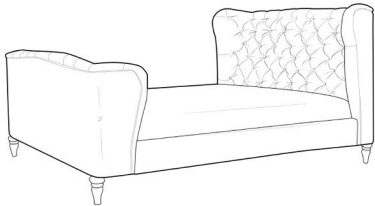

Armorila Bedroom Collection

Ponsford

THE HOME OF FURNITURE™

DOUBLE

H W D
118 155 215

BUTTONED BENCH STOOL

H W D
31 153 51

KING

H W D
118 170 22

BUTTONED STORAGE OTTOMAN

H W D
45 120 40

SUPER KING

H W D
118 200 223

ACCENT CHAIR

H W D
81 70 80

FOOT FINISHES

Weathered
Oak

American
Walnut

W: Total Width (cm) D: Total Depth (cm) H: Total Height (cm) All dimensions are approximate.