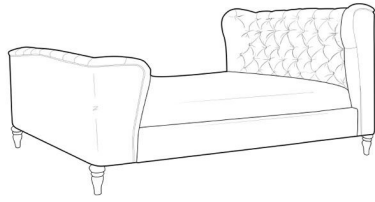

Armorila Bedroom Collection

Ponsford

THE HOME OF FURNITURE™

DOUBLE

H W D
118 155 215

BUTTONED BENCH STOOL

H W D
31 153 51

KING

H W D
118 170 22

BUTTONED STORAGE OTTOMAN

H W D
45 120 40

SUPER KING

H W D
118 200 223

ACCENT CHAIR

H W D
81 70 80

FOOT FINISHES

Weathered
Oak

American
Walnut

W: Total Width (cm) D: Total Depth (cm) H: Total Height (cm) All dimensions are approximate.