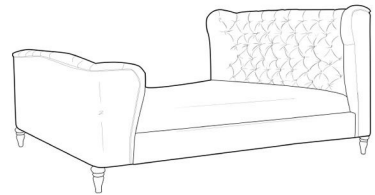

Armorila Bedroom Collection

Ponsford

THE HOME OF FURNITURE™

DOUBLE

H W D
118 155 215

BUTTONED BENCH STOOL

H W D
31 153 51

KING

H W D
118 170 22

BUTTONED STORAGE OTTOMAN

H W D
45 120 40

SUPER KING

H W D
118 200 223

ACCENT CHAIR

H W D
81 70 80

FOOT FINISHES

Weathered
Oak

American
Walnut

W: Total Width (cm) D: Total Depth (cm) H: Total Height (cm) All dimensions are approximate.