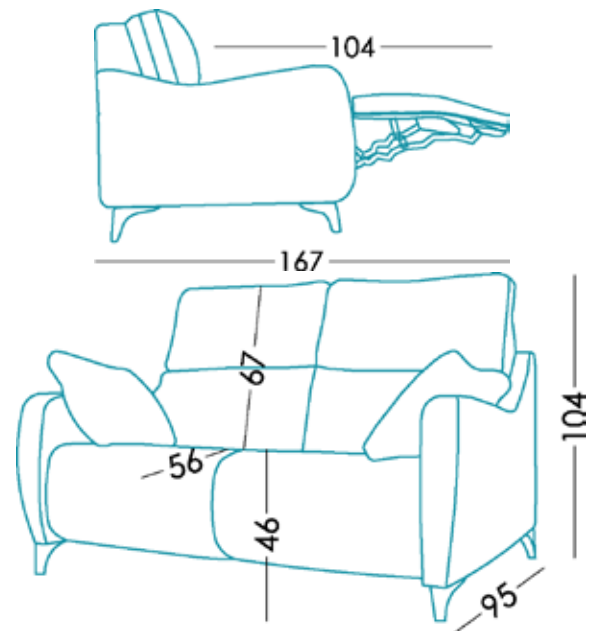

Measures

Width	x cm
Height	96 cm
Depth	95 cm
Seat height	46 cm
Arm height	x cm
Back height	67 cm
Depth when open	104 cm

Technical information

Frame	Frame of pine wood and MDF
Seat suspension	N.E.A.
Back suspension	Webbing 80mm
Seat foam	Polyurethane 35kg + fibre
Seat firmness	Medium Foam (white) + soft foam (grey)
Back cushions	Fibra Fibersilk 100%
Loose cushions	Fibra Fibersilk 100%
Legs options	Wood (Y)
Colours	Natural, Walnut
Removable cover	Seat, back and scatters*
Guarantee	Frame and seat suspension: lifetime warranty Rest of pieces: 3 years* *6-month guaranty extension by activating it on the web

[Would you like to know more?](#)

Options

Packaging

Packaging made up of shrink wrap and edge protectors.

The packaging comes along with the design. We always optimize it, so that it takes up as little space as possible and it is easy to carry it, avoiding the use of unnecessary packing material.