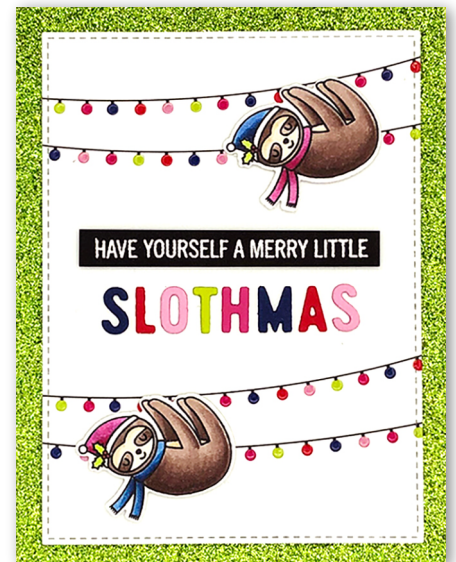

My Favorite Things · Holiday Snow Globe Card Kit

KIT-059

Clear Stamp Set:
Snow Globe Singles

Die-namics:
Snow Globe
Snow Globe Singles

Paper Pad:
Holly Jolly

Supplies:
Circle Shaker Pouches (10)

Card Stock:
Smooth White (5 sheets)
Cotton Candy
Poppin' Pink
Red Hot
Limelight
Lazy Day
Blue Beyond
Black Licorice