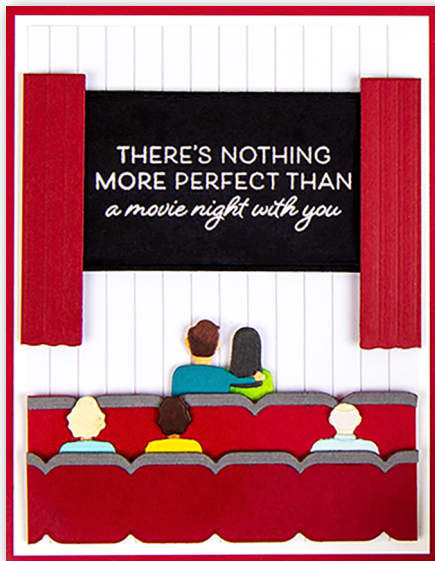

My Favorite THINGS · At the Movies Card Kit

KIT-077

Clear Stamp Set:

At the Movies - Friendship

Die-namics:

Movie Screen
Rear View
At the Movies
Heads Up
Movies and Chill

Card Stock:

Smooth White
Wild Cherry
Amarena Cherry
Lemon Drop
Summer Splash
Tropical Teal
Kraft
Milk Chocolate
Cement Gray
Gravel Gray
Black Licorice