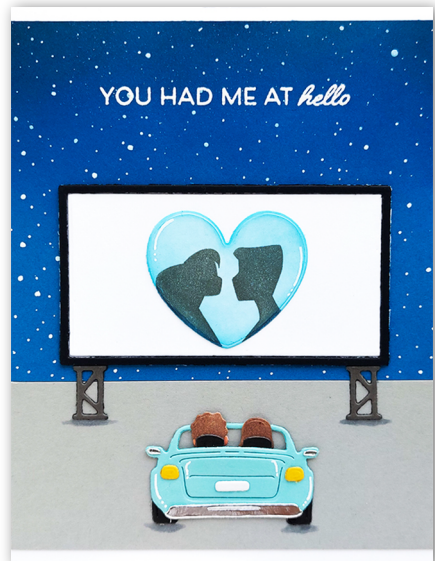

My Favorite THINGS · At the Movies Card Kit

KIT-077

Clear Stamp Set:

At the Movies - Friendship

Die-namics:

Movie Screen
Rear View
At the Movies
Heads Up
Movies and Chill

Card Stock:

Smooth White
Wild Cherry
Amarena Cherry
Lemon Drop
Summer Splash
Tropical Teal
Kraft
Milk Chocolate
Cement Gray
Gravel Gray
Black Licorice