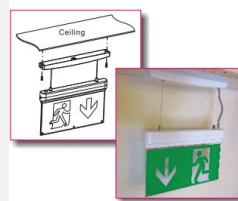

Soteria Emergency Exit Sign

Our 2W 3 in 1 Emergency Exit sign is the ultimate in versatility, allowing for both ceiling and wall mounting.

This product comes complete with 3 different types of mounting brackets and is able to either suspend itself or be recessed if fitting to a ceiling.

Product

Soteria 2W 3 in 1 Emergency Exit Sign

Code

SLLSES

1. Ceiling hanging mounted

2. Wall mounted for single side

3. Recess mounted

4. Wall mounted for double side