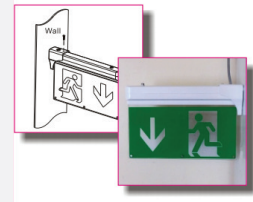

Soteria Emergency Exit Sign

Our 2W 3 in 1 Emergency Exit sign is the ultimate in versatility, allowing for both ceiling and wall mounting.

This product comes complete with 3 different types of mounting brackets and is able to either suspend itself or be recessed if fitting to a ceiling.

Product

Soteria 2W 3 in 1 Emergency Exit Sign

Code

SLLSES

1. Ceiling hanging mounted

2. Wall mounted for single side

3. Recess mounted

4. Wall mounted for double side