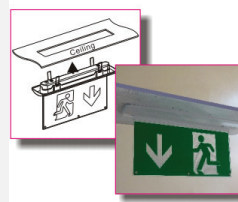

Soteria Emergency Exit Sign

Our 2W 3 in 1 Emergency Exit sign is the ultimate in versatility, allowing for both ceiling and wall mounting.

This product comes complete with 3 different types of mounting brackets and is able to either suspend itself or be recessed if fitting to a ceiling.

Product

Soteria 2W 3 in 1 Emergency Exit Sign

Code

SLLSES

1. Ceiling hanging mounted

2. Wall mounted for single side

3. Recess mounted

4. Wall mounted for double side