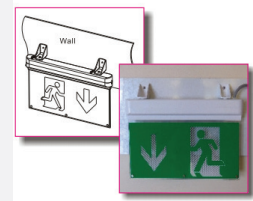

Soteria Emergency Exit Sign

Our 2W 3 in 1 Emergency Exit sign is the ultimate in versatility, allowing for both ceiling and wall mounting.

This product comes complete with 3 different types of mounting brackets and is able to either suspend itself or be recessed if fitting to a ceiling.

Product

Soteria 2W 3 in 1 Emergency Exit Sign

Code

SLLSES

1. Ceiling hanging mounted

2. Wall mounted for single side

3. Recess mounted

4. Wall mounted for double side