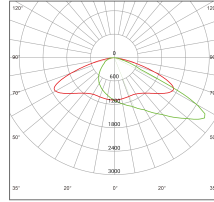

Optic Information					
LED Type	LED 3030				
Luminous Flux (±10%)	1550LM	3100LM	4650LM	5800LM	10150LM
Efficacy (5000K Ra70)	155LM/W			145LM/W	
Correlated Color Temperature	5000K (3000K,4000K optional)				
Color Rendering Index	Ra70				
Beam Angle	U04201			R08401	
UGR level	NA				

- Security
- Pathway and Perimeter lighting
- Building facades

Dimensions and Mount

Product Dimension	196 x 96 x 186mm		282 x 125 x 205mm		
Luminaire Net Weight	1.42±0.2kg			2.76±0.2kg	
Export Carton Size	10/20/30W	515x405x240mm(6pcs/ctn)			
	40/70W	330x155x235mm(1pcs/ctn)			
Gross Weight	1.62± 0.3kg(3.57± 0.66Lbs)			3.35±0.3kg(1pcs/ctn)	
Gross Weight	12.17± 0.3kg(26.83± 0.66Lbs)(6pcs/ctn)				
Mounting Option	Junction boxes or Surface mounting				
Material	Cast Aluminum				
	Polycarbonate Optical Lens				
Finish	Powder Coating				
Fixture Color	Silver				
EPA	NA				
IK Rating	IK08				
IP Rating	IP66				

Photometry

10W/20W/30W

SLLCWP-10/30

40W/70W

SLLCWP-40/70

Mounting Options and Dimensions

Unit: mm

10W/20W/30W