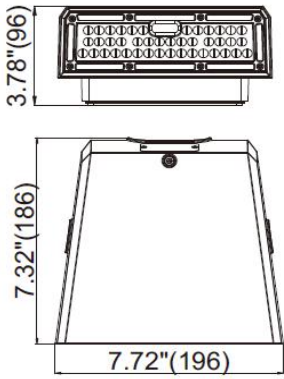

- Security
- Pathway and Perimeter lighting
- Building facades

Dimensions and Mount

Product Dimension	196 x 96 x 186mm		282 x 125 x 205mm		
Luminaire Net Weight	1.42±0.2kg			2.76±0.2kg	
Export Carton Size	10/20/30W	515x405x240mm(6pcs/ctn)			
	40/70W	330x155x235mm(1pcs/ctn)			
Gross Weight	1.62± 0.3kg(3.57± 0.66Lbs)			3.35±0.3kg(1pcs/ctn)	
Gross Weight	12.17± 0.3kg(26.83± 0.66Lbs)(6pcs/ctn)				
Mounting Option	Junction boxes or Surface mounting				
Material	Cast Aluminum				
	Polycarbonate Optical Lens				
Finish	Powder Coating				
Fixture Color	Silver				
EPA	NA				
IK Rating	IK08				
IP Rating	IP66				

Photometry

10W/20W/30W

SLLCWP-10/30

40W/70W

SLLCWP-40/70

Mounting Options and Dimensions

Unit: mm

10W/20W/30W