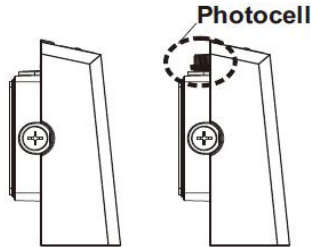

Photometry

Mounting Options and Dimensions

Unit: mm

40W/70W

Accessories