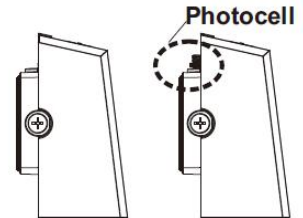

Photometry

Mounting Options and Dimensions

Unit: mm

40W/70W

Accessories