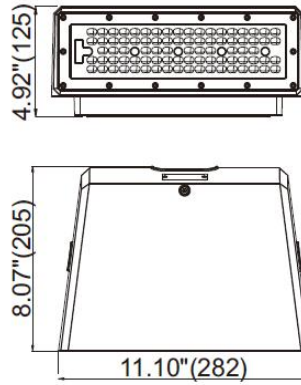

Photometry

Mounting Options and Dimensions

Unit: mm

40W/70W

Accessories