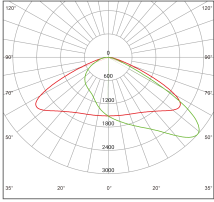

Optic Information					
LED Type	LED 3030				
Luminous Flux (±10%)	1550LM	3100LM	4650LM	5800LM	10150LM
Efficacy (5000K Ra70)	155LM/W			145LM/W	
Correlated Color Temperature	5000K (3000K,4000K optional)				
Color Rendering Index	Ra70				
Beam Angle	U04201			R08401	
UGR level	NA				

- Security
- Pathway and Perimeter lighting
- Building facades

Dimensions and Mount

Product Dimension	196 x 96 x 186mm		282 x 125 x 205mm		
Luminaire Net Weight	1.42±0.2kg			2.76±0.2kg	
Export Carton Size	10/20/30W	515x405x240mm(6pcs/ctn)			
	40/70W	330x155x235mm(1pcs/ctn)			
Gross Weight	1.62± 0.3kg(3.57± 0.66Lbs)			3.35±0.3kg(1pcs/ctn)	
Gross Weight	12.17± 0.3kg(26.83± 0.66Lbs)(6pcs/ctn)				
Mounting Option	Junction boxes or Surface mounting				
Material	Cast Aluminum				
	Polycarbonate Optical Lens				
Finish	Powder Coating				
Fixture Color	Silver				
EPA	NA				
IK Rating	IK08				
IP Rating	IP66				

Photometry

10W/20W/30W

SLLCWP-10/30

40W/70W

SLLCWP-40/70

Mounting Options and Dimensions

Unit: mm

10W/20W/30W