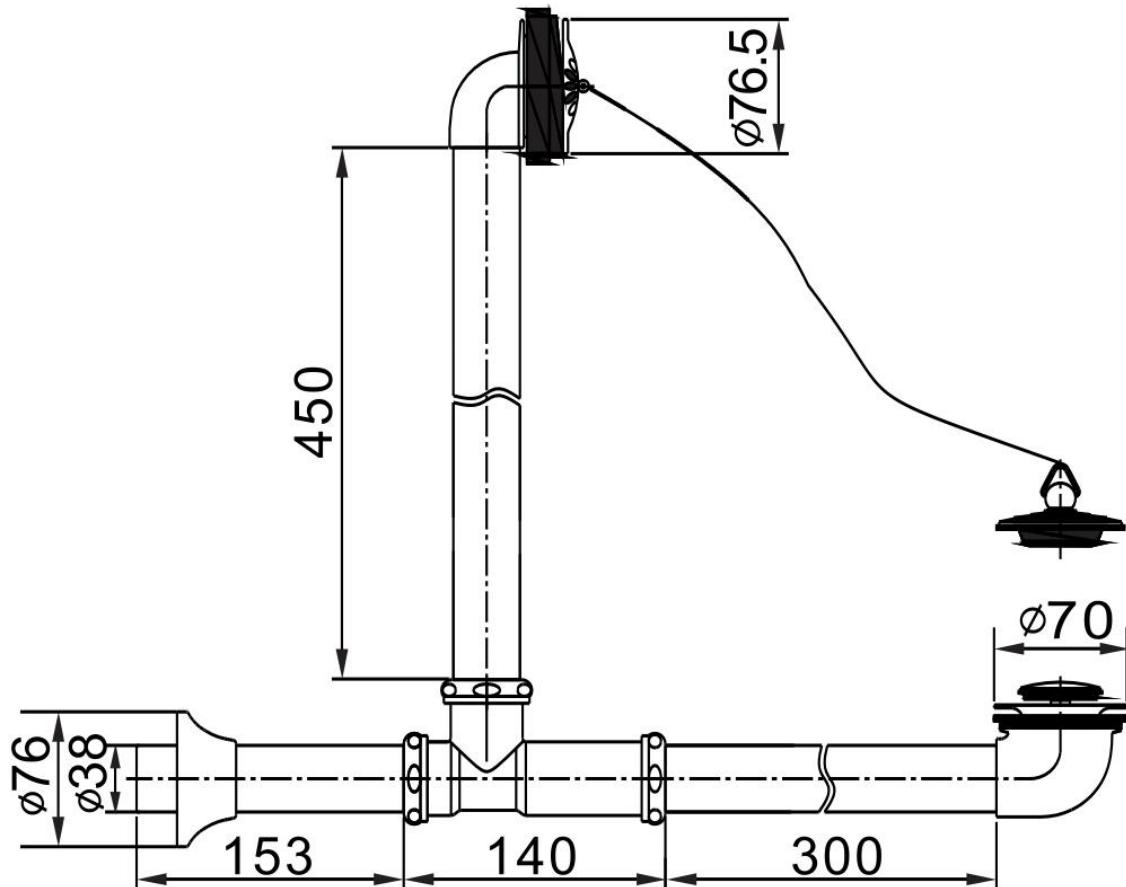

Product Manual

Bathtub Drain

Model: BA-SD-13110

Bathtub Drain

**READ ALL INSTRUCTIONS BEFORE UNPACKING THE PRODUCT!**

NOTICE: Observe all local plumbing and building codes.

NOTICE: This is a general installation guideline, actual installation may vary. Consult a professional if necessary.

NOTICE: Product drawings in this installation guide is for illustration purpose only. Actual product may vary by models

NOTICE: Read and understand this installation guide completely.

INSTALLATION DIAGRAM: