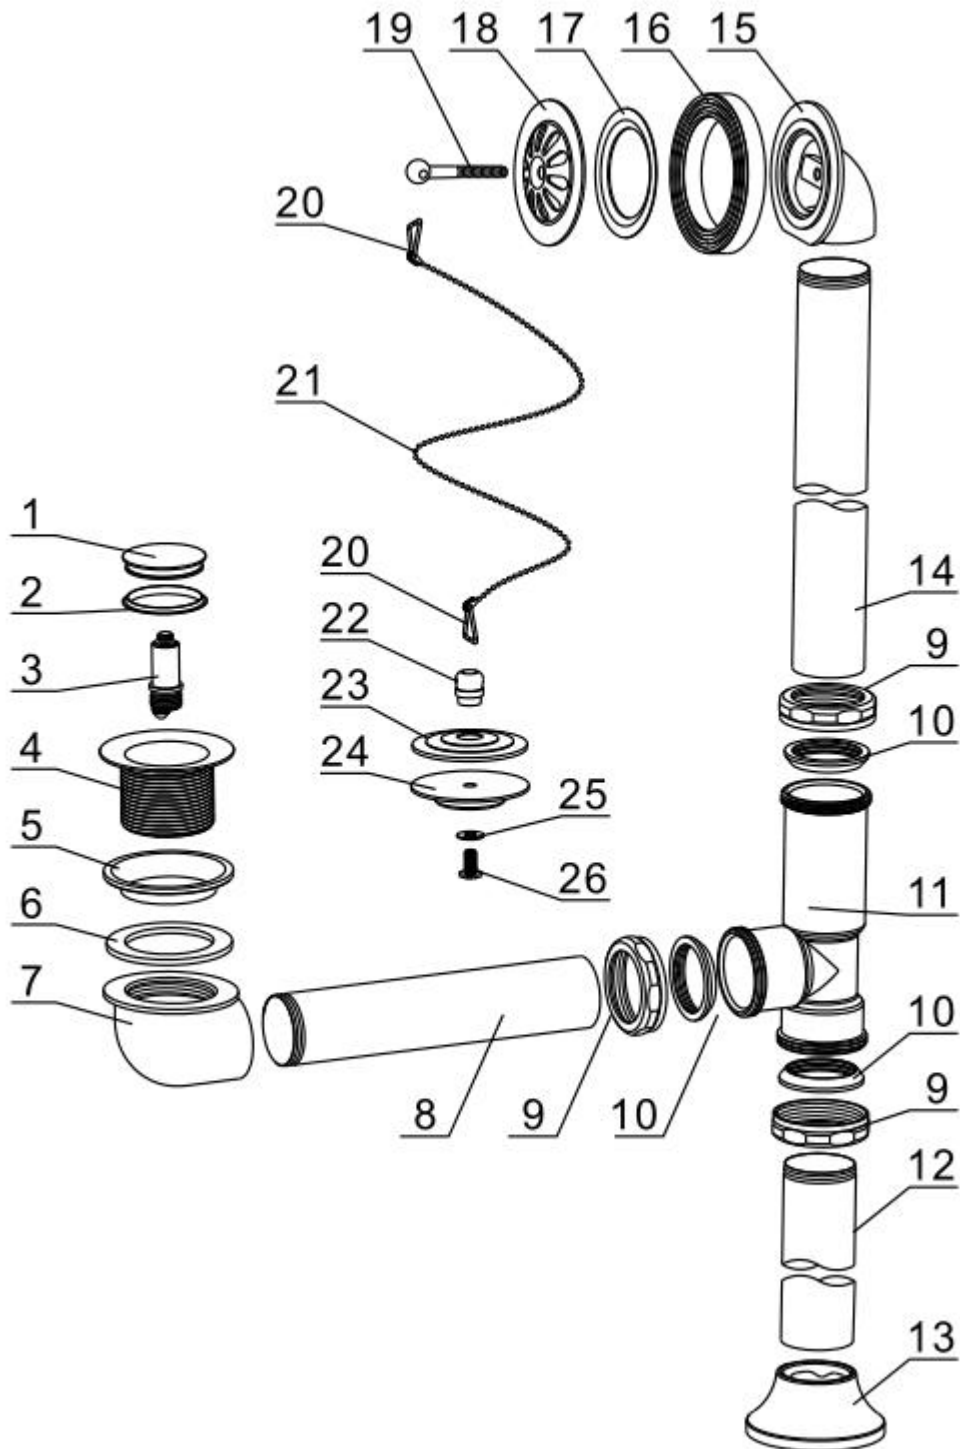

Product Manual

Bathtub Drain

Model: BA-SD-13110

Bathtub Drain

**READ ALL INSTRUCTIONS BEFORE UNPACKING THE PRODUCT!**

NOTICE: Observe all local plumbing and building codes.

NOTICE: This is a general installation guideline, actual installation may vary. Consult a professional if necessary.

NOTICE: Product drawings in this installation guide is for illustration purpose only. Actual product may vary by models

NOTICE: Read and understand this installation guide completely.

INSTALLATION DIAGRAM: