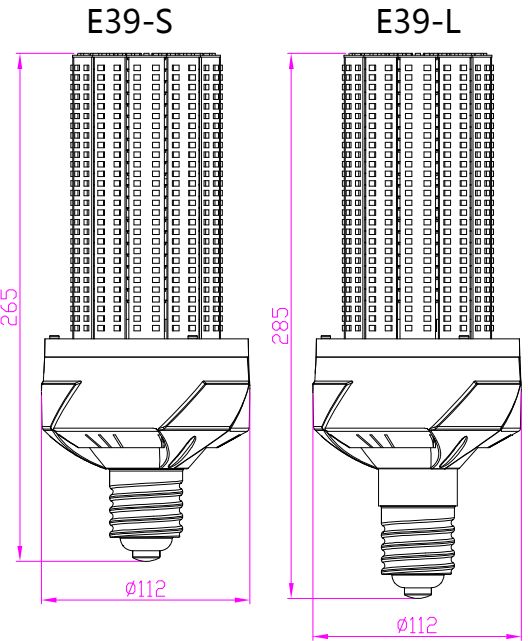

TECHNICAL DATA SHEET

E39-S: Short Plastic Housing

E39-L: Longer Plastic Housing

NAME: LED Corn Light

P/N: CL-100WB2

Advantage

- UL、CUL certificate
- E39 lamp base
- Warm / Natural / Cool / Cold white
- 360 degree lighting, high CRI.
- Can be with Longer or short Plastic Housing.
- Big heat sink, double SUNON fans.
- Internal driver, input voltage AC100-277V.
- New style and high efficient wide-range input.
- Long lifespan and good heat dissipation.
- Direct replacement for Metal Halide, Easy Installation.
- Fits many different fixtures to replace traditional lamps.

Application

Widely used in supermarket, warehouse, garage, home, office, hotel, hospital, school, street, garden etc.

TECHNICAL DATA SHEET

PRODUCT SPECIFICATIONS	
Product name	LED Corn Light
Light Type	Corn Light
Part No	CL-100WB2
Dimension	Φ112*265 MM(E39-S)、Φ112*285 MM(E39-L)
Technical Characteristic	
Color temperature	2700-6500K
CRI	> 80
Lumen	13500-14500 LM
Lumen Efficacy	135-145 LM/W
Input Power	100 W
Viewing Angle	360 degree
Input Voltage	AC100-277V 50/60Hz
PFC	>0.9
Equivalent	200W CFL , 250W MHL/HPS/HID
Waterproof Rating	IP40
MATERIALS	
LED Brand	EPISTAR
LED Type	SMD2835
LED QTY	728 PCS
Housing	PC+AL
Housing color	White+Grey
OTHERS	
Operating Temperature	-20°C TO 45°C
Operating Humidity	20%-70% RH
Storage Temperature	-30°C TO 80°C
Storage Humidity	10%-75% RH
Application	Indoor/Outdoor
Safety Certification	UL、CUL
Warranty Time	5 Years

TECHNICAL DATA SHEET

Package

	Size (E39-S)	Size (E39-L)	Qty/ Carton	Net Weight/ Carton	Gross Weight/ Carton
Inner box	300*120*120 MM	320*120*120 MM	1 PC	0.62 KG	0.77 KG
Outer box	495*375*315 MM	495*375*335 MM	12 PCS	7.5 KG	10.4 KG