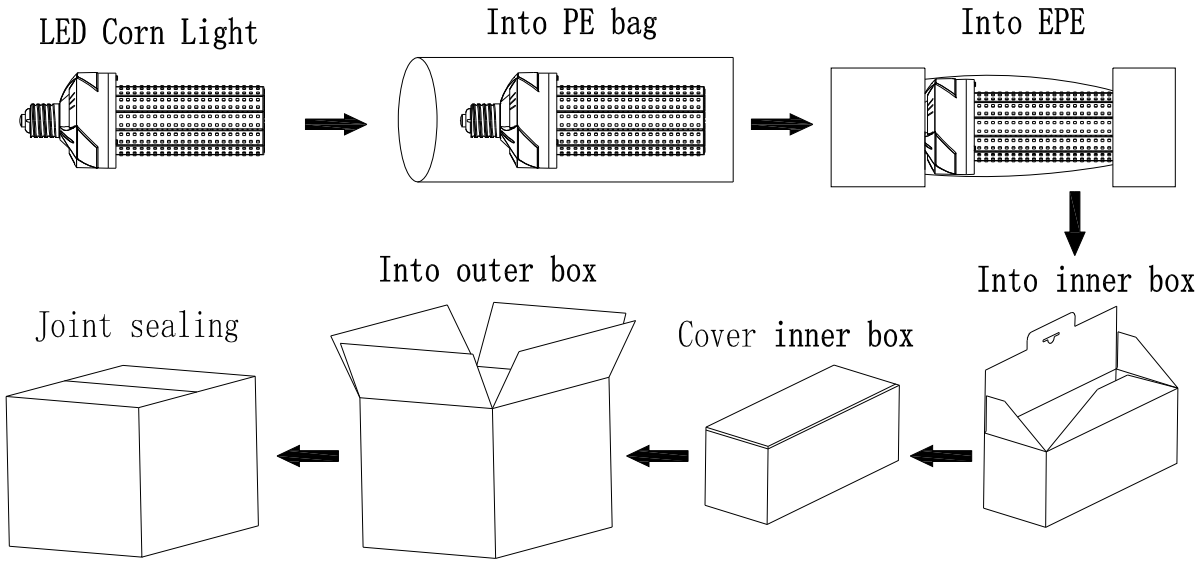

Application

Widely used in supermarket, warehouse, garage, home, office, hotel, hospital, school, street, garden etc.

TECHNICAL DATA SHEET

PRODUCT SPECIFICATIONS	
Product name	LED Corn Light
Light Type	Corn Light
Part No	CL-100WB2
Dimension	Φ112*265 MM(E39-S)、Φ112*285 MM(E39-L)
Technical Characteristic	
Color temperature	2700-6500K
CRI	> 80
Lumen	13500-14500 LM
Lumen Efficacy	135-145 LM/W
Input Power	100 W
Viewing Angle	360 degree
Input Voltage	AC100-277V 50/60Hz
PFC	>0.9
Equivalent	200W CFL , 250W MHL/HPS/HID
Waterproof Rating	IP40
MATERIALS	
LED Brand	EPISTAR
LED Type	SMD2835
LED QTY	728 PCS
Housing	PC+AL
Housing color	White+Grey
OTHERS	
Operating Temperature	-20°C TO 45°C
Operating Humidity	20%-70% RH
Storage Temperature	-30°C TO 80°C
Storage Humidity	10%-75% RH
Application	Indoor/Outdoor
Safety Certification	UL、CUL
Warranty Time	5 Years

TECHNICAL DATA SHEET

Package

	Size (E39-S)	Size (E39-L)	Qty/ Carton	Net Weight/ Carton	Gross Weight/ Carton
Inner box	300*120*120 MM	320*120*120 MM	1 PC	0.62 KG	0.77 KG
Outer box	495*375*315 MM	495*375*335 MM	12 PCS	7.5 KG	10.4 KG

Notice For User

- Please turn off power before install or change assembly parts.
- The input voltage and lamps should be matched, after connecting the power line, please make sure the wiring section is insulated.
- Make sure to remove or bypass the ballast in the fixtures before install the lamps.
- Use in dry location only. Do not use with dimmers.
- Suitable for use in enclosed luminaires, min. lamp compartment dimensions: 440*230*230MM.
- No-professionals, must not install and disassemble the lamps.