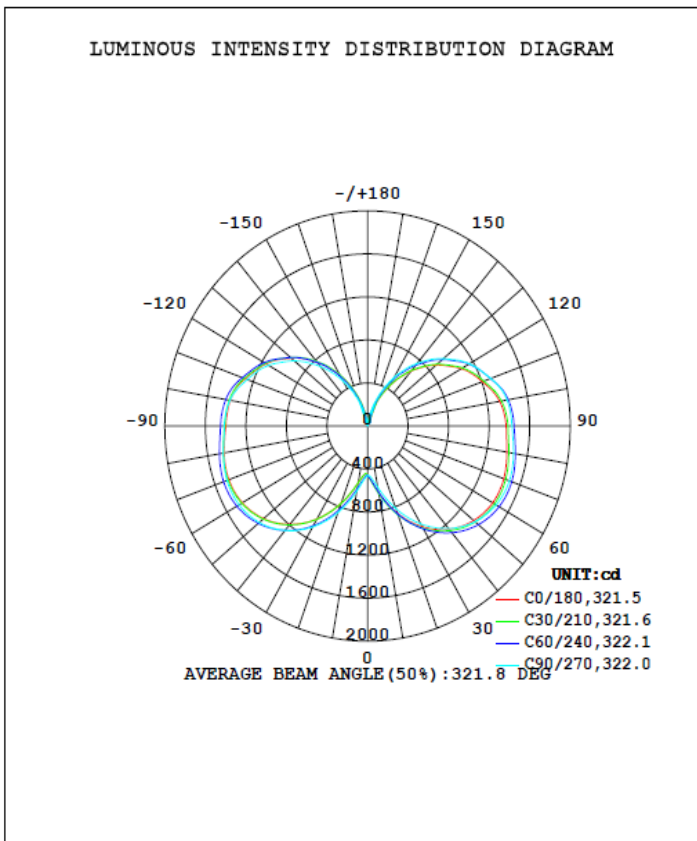

Application

Widely used in supermarket, warehouse, garage, home, office, hotel, hospital, school, street, garden etc.

TECHNICAL DATA SHEET

PRODUCT SPECIFICATIONS	
Product name	LED Corn Light
Light Type	Corn Light
Part No	CL-100WB2
Dimension	Φ112*265 MM(E39-S)、Φ112*285 MM(E39-L)
Technical Characteristic	
Color temperature	2700-6500K
CRI	> 80
Lumen	13500-14500 LM
Lumen Efficacy	135-145 LM/W
Input Power	100 W
Viewing Angle	360 degree
Input Voltage	AC100-277V 50/60Hz
PFC	>0.9
Equivalent	200W CFL , 250W MHL/HPS/HID
Waterproof Rating	IP40
MATERIALS	
LED Brand	EPISTAR
LED Type	SMD2835
LED QTY	728 PCS
Housing	PC+AL
Housing color	White+Grey
OTHERS	
Operating Temperature	-20°C TO 45°C
Operating Humidity	20%-70% RH
Storage Temperature	-30°C TO 80°C
Storage Humidity	10%-75% RH
Application	Indoor/Outdoor
Safety Certification	UL、CUL
Warranty Time	5 Years

TECHNICAL DATA SHEET

Remark: The testing data comes directly from the product test.

DATA OF LAMP		PHOTOMETRIC DATA Eff: 147.45 lm/W			
MODEL		I _{max} (cd)	1515	S/MH (C0/180)	2.98
NOMINAL POWER (W)	100	LOR (%)	100.0	S/MH (C90/270)	3.01
RATED VOLTAGE (V)	120	TOTAL FLUX (lm)	14620	η UP, DN (C0-180)	21.6, 28.4
NOMINAL FLUX (lm)	14619.9	CIE CLASS	DIFFUSE	η UP, DN (C180-360)	21.8, 28.2
LAMPS INSIDE	1	η up (%)	43.4	CIBSE SHR NOM	2.00
TEST VOLTAGE (V)	120	η down (%)	56.6	CIBSE SHR MAX	0.00

TECHNICAL DATA SHEET

Package

	Size (E39-S)	Size (E39-L)	Qty/ Carton	Net Weight/ Carton	Gross Weight/ Carton
Inner box	300*120*120 MM	320*120*120 MM	1 PC	0.62 KG	0.77 KG
Outer box	495*375*315 MM	495*375*335 MM	12 PCS	7.5 KG	10.4 KG