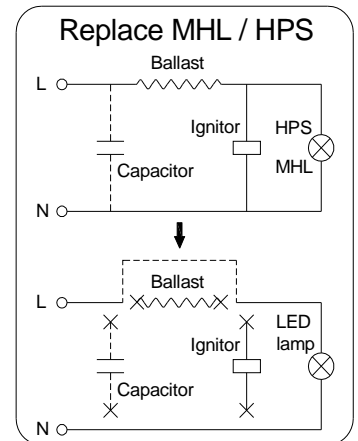

Application

Widely used in supermarket, warehouse, garage, home, office, hotel, hospital, school, street, garden etc.

TECHNICAL DATA SHEET

PRODUCT SPECIFICATIONS	
Product name	LED Corn Light
Light Type	Corn Light
Part No	CL-100WB2
Dimension	Φ112*265 MM(E39-S)、Φ112*285 MM(E39-L)
Technical Characteristic	
Color temperature	2700-6500K
CRI	> 80
Lumen	13500-14500 LM
Lumen Efficacy	135-145 LM/W
Input Power	100 W
Viewing Angle	360 degree
Input Voltage	AC100-277V 50/60Hz
PFC	>0.9
Equivalent	200W CFL , 250W MHL/HPS/HID
Waterproof Rating	IP40
MATERIALS	
LED Brand	EPISTAR
LED Type	SMD2835
LED QTY	728 PCS
Housing	PC+AL
Housing color	White+Grey
OTHERS	
Operating Temperature	-20°C TO 45°C
Operating Humidity	20%-70% RH
Storage Temperature	-30°C TO 80°C
Storage Humidity	10%-75% RH
Application	Indoor/Outdoor
Safety Certification	UL、CUL
Warranty Time	5 Years

TECHNICAL DATA SHEET

Package

	Size (E39-S)	Size (E39-L)	Qty/ Carton	Net Weight/ Carton	Gross Weight/ Carton
Inner box	300*120*120 MM	320*120*120 MM	1 PC	0.62 KG	0.77 KG
Outer box	495*375*315 MM	495*375*335 MM	12 PCS	7.5 KG	10.4 KG

Notice For User

- Please turn off power before install or change assembly parts.
- The input voltage and lamps should be matched, after connecting the power line, please make sure the wiring section is insulated.
- Make sure to remove or bypass the ballast in the fixtures before install the lamps.
- Use in dry location only. Do not use with dimmers.
- Suitable for use in enclosed luminaires, min. lamp compartment dimensions: 440*230*230MM.
- No-professionals, must not install and disassemble the lamps.