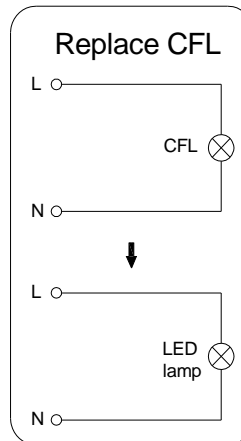

Application

Widely used in supermarket, warehouse, garage, home, office, hotel, hospital, school, street, garden etc.

TECHNICAL DATA SHEET

PRODUCT SPECIFICATIONS	
Product name	LED Corn Light
Light Type	Corn Light
Part No	CL-100WB2
Dimension	Φ112*265 MM(E39-S)、Φ112*285 MM(E39-L)
Technical Characteristic	
Color temperature	2700-6500K
CRI	> 80
Lumen	13500-14500 LM
Lumen Efficacy	135-145 LM/W
Input Power	100 W
Viewing Angle	360 degree
Input Voltage	AC100-277V 50/60Hz
PFC	>0.9
Equivalent	200W CFL , 250W MHL/HPS/HID
Waterproof Rating	IP40
MATERIALS	
LED Brand	EPISTAR
LED Type	SMD2835
LED QTY	728 PCS
Housing	PC+AL
Housing color	White+Grey
OTHERS	
Operating Temperature	-20°C TO 45°C
Operating Humidity	20%-70% RH
Storage Temperature	-30°C TO 80°C
Storage Humidity	10%-75% RH
Application	Indoor/Outdoor
Safety Certification	UL、CUL
Warranty Time	5 Years

TECHNICAL DATA SHEET

Package

	Size (E39-S)	Size (E39-L)	Qty/ Carton	Net Weight/ Carton	Gross Weight/ Carton
Inner box	300*120*120 MM	320*120*120 MM	1 PC	0.62 KG	0.77 KG
Outer box	495*375*315 MM	495*375*335 MM	12 PCS	7.5 KG	10.4 KG

Notice For User

- Please turn off power before install or change assembly parts.
- The input voltage and lamps should be matched, after connecting the power line, please make sure the wiring section is insulated.
- Make sure to remove or bypass the ballast in the fixtures before install the lamps.
- Use in dry location only. Do not use with dimmers.
- Suitable for use in enclosed luminaires, min. lamp compartment dimensions: 440*230*230MM.
- No-professionals, must not install and disassemble the lamps.