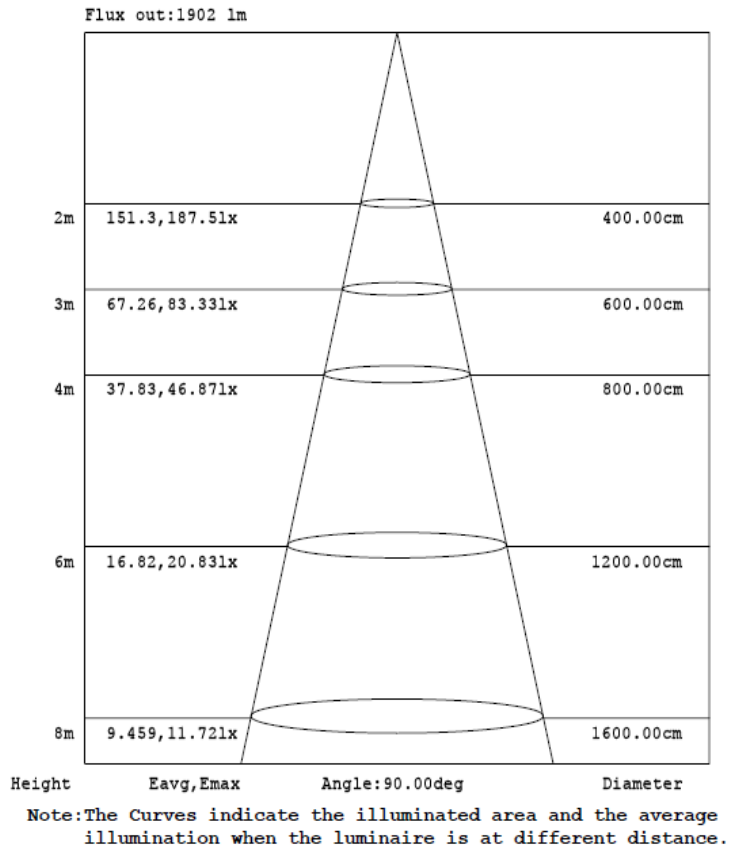

Application

Widely used in supermarket, warehouse, garage, home, office, hotel, hospital, school, street, garden etc.

TECHNICAL DATA SHEET

PRODUCT SPECIFICATIONS	
Product name	LED Corn Light
Light Type	Corn Light
Part No	CL-100WB2
Dimension	Φ112*265 MM(E39-S)、Φ112*285 MM(E39-L)
Technical Characteristic	
Color temperature	2700-6500K
CRI	> 80
Lumen	13500-14500 LM
Lumen Efficacy	135-145 LM/W
Input Power	100 W
Viewing Angle	360 degree
Input Voltage	AC100-277V 50/60Hz
PFC	>0.9
Equivalent	200W CFL , 250W MHL/HPS/HID
Waterproof Rating	IP40
MATERIALS	
LED Brand	EPISTAR
LED Type	SMD2835
LED QTY	728 PCS
Housing	PC+AL
Housing color	White+Grey
OTHERS	
Operating Temperature	-20°C TO 45°C
Operating Humidity	20%-70% RH
Storage Temperature	-30°C TO 80°C
Storage Humidity	10%-75% RH
Application	Indoor/Outdoor
Safety Certification	UL、CUL
Warranty Time	5 Years

TECHNICAL DATA SHEET

Remark: The testing data comes directly from the product test.

DATA OF LAMP		PHOTOMETRIC DATA Eff: 147.45 lm/W			
MODEL		I _{max} (cd)	1515	S/MH (C0/180)	2.98
NOMINAL POWER (W)	100	LOR (%)	100.0	S/MH (C90/270)	3.01
RATED VOLTAGE (V)	120	TOTAL FLUX (lm)	14620	η UP, DN (C0-180)	21.6, 28.4
NOMINAL FLUX (lm)	14619.9	CIE CLASS	DIFFUSE	η UP, DN (C180-360)	21.8, 28.2
LAMPS INSIDE	1	η up (%)	43.4	CIBSE SHR NOM	2.00
TEST VOLTAGE (V)	120	η down (%)	56.6	CIBSE SHR MAX	0.00

TECHNICAL DATA SHEET

Package

	Size (E39-S)	Size (E39-L)	Qty/ Carton	Net Weight/ Carton	Gross Weight/ Carton
Inner box	300*120*120 MM	320*120*120 MM	1 PC	0.62 KG	0.77 KG
Outer box	495*375*315 MM	495*375*335 MM	12 PCS	7.5 KG	10.4 KG