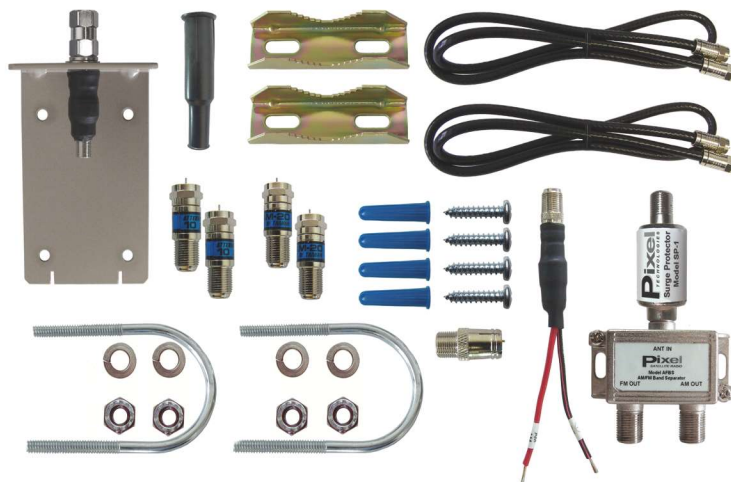

## AM/FM/HD ANTENNA

**PIXEL TECHNOLOGIES  
ORIGINAL PRODUCT**

### AM/FM/HD LONG RANGE ANTENNA KIT

High quality design and crastmanship for superior reception

Our industry leading AM/FM/HD antenna provides unmatched performance and reception of AM/FM/HD signals. Sitting 48" tall, it is designed as an omni directional antenna with a rugged, high quality design that can withstand winds upwards of 100mps.

#### Complete AM/FM/HD Radio Installation Kit

Everything you need to combine AM/FM/HD signals into one RG-6 cable for a clean installation.