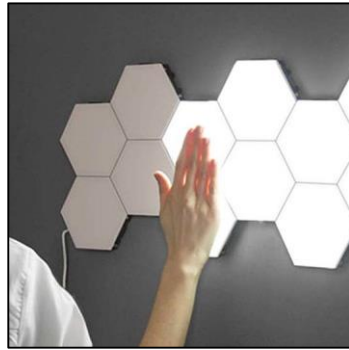

En

HELIOS
TOUCH

Helios Touch
Touch Sensitive Modular Lighting

www.heliostouch.com

info@heliostouch.com

Helios Touch

SHINES THROUGH WITH INNOVATION AND DESIGN

Helios Touch is a modular wall light that uses moveable hexagon panels to design a unique artwork. Turn the interior architecture of any space into the light source, swipe the wall and illuminate the path of your hand as it swipes across the surface. Match the mood by illuminating only the areas you touch.

- **Modular design:**
Hexagon tiles join together with magnet connections to share a single power source, create any shape you require.
- **Self supporting, adjustable shape:**
With only the central tiles fixed to the wall, the outer tiles can be detached and relocated to change the layout of the lights.
- **Touch sensitive control:**
Touch the individual tiles to turn them on or off. Adjust the brightness by holding your hand on the tile.
- **Tactile experience:**
Swipe the wall, illuminating the path of your touch for an engaging sensation.
- **Comfortable lighting:**
Available in warm and cool white light.
- **Safe:**
Low voltage internal circuit, cool to touch.
- **Long Service life and maintenance free:**
Low power consumption with 24 premium LEDs in each tile and an energy efficient 48W power adapter.

Modular Design
Magnet connections to join the tiles and change the shape

Touch Sensitive
Adjust the light by swiping the structure

Shared power
A single power adapter operates up to 24 tiles

International Power Adapters
USA, UK, Europe, Australia style plugs included