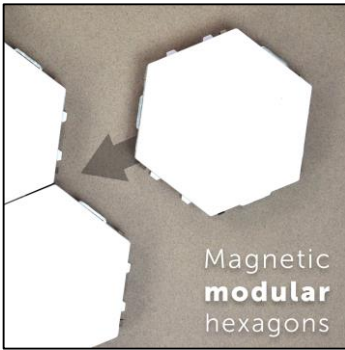

En

HELIOS
TOUCH

Helios Touch
Touch Sensitive Modular Lighting

www.heliostouch.com

info@heliostouch.com

Helios Touch

SHINES THROUGH WITH INNOVATION AND DESIGN

Helios Touch is a modular wall light that uses moveable hexagon panels to design a unique artwork. Turn the interior architecture of any space into the light source, swipe the wall and illuminate the path of your hand as it swipes across the surface. Match the mood by illuminating only the areas you touch.

- **Modular design:**
Hexagon tiles join together with magnet connections to share a single power source, create any shape you require.
- **Self supporting, adjustable shape:**
With only the central tiles fixed to the wall, the outer tiles can be detached and relocated to change the layout of the lights.
- **Touch sensitive control:**
Touch the individual tiles to turn them on or off. Adjust the brightness by holding your hand on the tile.
- **Tactile experience:**
Swipe the wall, illuminating the path of your touch for an engaging sensation.
- **Comfortable lighting:**
Available in warm and cool white light.
- **Safe:**
Low voltage internal circuit, cool to touch.
- **Long Service life and maintenance free:**
Low power consumption with 24 premium LEDs in each tile and an energy efficient 48W power adapter.