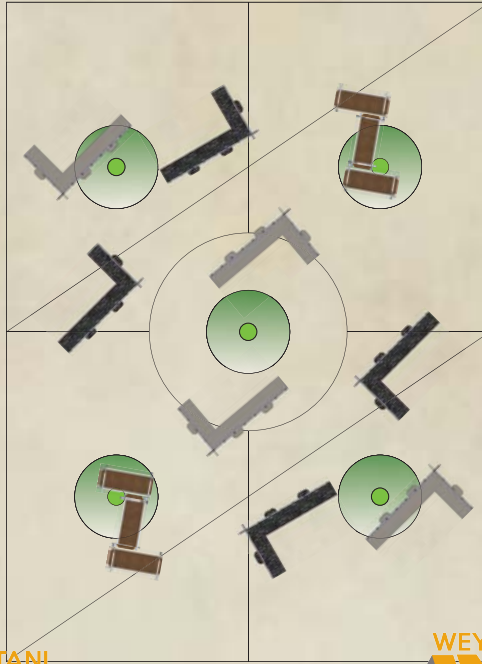

Weyland-Yutani The Ninth Competitive Map Pack

THREE STOREY RUIN Map View

Dimensions

Length: 9"
 Width: 5"
 Height: 9,5"

Rules

Terrain Category: Area Terrain

Terrain Traits: Scaleable, Breachable, Light Cover, Defensible, Obscuring

TWO STOREY RUIN Map View

Dimensions

Length: 9"
 Width 5"
 Height: 5.01"

Rules

Terrain Category: Area Terrain

Terrain Traits: Scaleable, Breachable, Light Cover, Defensible, Obscuring

CONTAINER Map View

Dimensions

Length: 5"
 Width: 2,5"
 Height: 2,5"

Rules

Terrain Category: Obstacle

Terrain Traits: Light Cover, Scaleable, Exposed Position

One Container

Two Containers

TABLE 1

MISSION 21 - 31

TABLE 1

MISSION 32 - 33 - 12 - 22

TABLE 1

MISSION 13 - 23 - 11

TABLE 2

MISSION 21 - 31

TABLE 2

MISSION 32 - 33 - 12 - 22