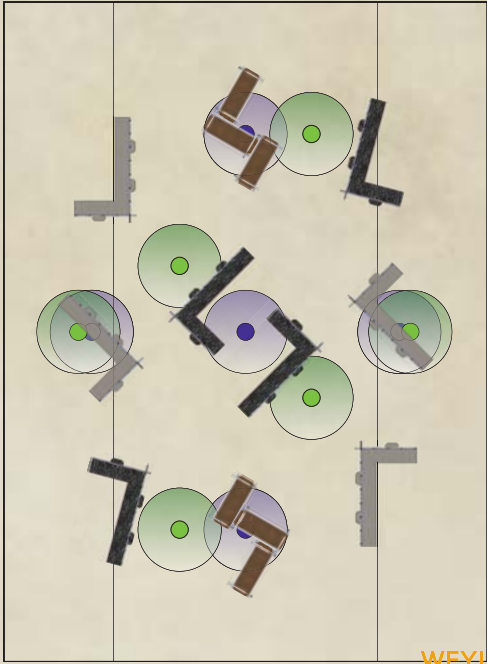

Weyland-Yutani The Ninth Competitive Map Pack

THREE STOREY RUIN Map View

Dimensions

Length: 9"
 Width: 5"
 Height: 9,5"

Rules

Terrain Category: Area Terrain

Terrain Traits: Scaleable, Breachable, Light Cover, Defensible, Obscuring

TWO STOREY RUIN Map View

Dimensions

Length: 9"
 Width 5"
 Height: 5.01"

Rules

Terrain Category: Area Terrain

Terrain Traits: Scaleable, Breachable, Light Cover, Defensible, Obscuring

CONTAINER Map View

Dimensions

Length: 5"
 Width: 2,5"
 Height: 2,5"

Rules

Terrain Category: Obstacle

Terrain Traits: Light Cover, Scaleable, Exposed Position

One Container

Two Containers

TABLE 1

MISSION 21 - 31

TABLE 1

MISSION 32 - 33 - 12 - 22

TABLE 1

MISSION 13 - 23 - 11

TABLE 2

MISSION 21 - 31

TABLE 2

MISSION 32 - 33 - 12 - 22