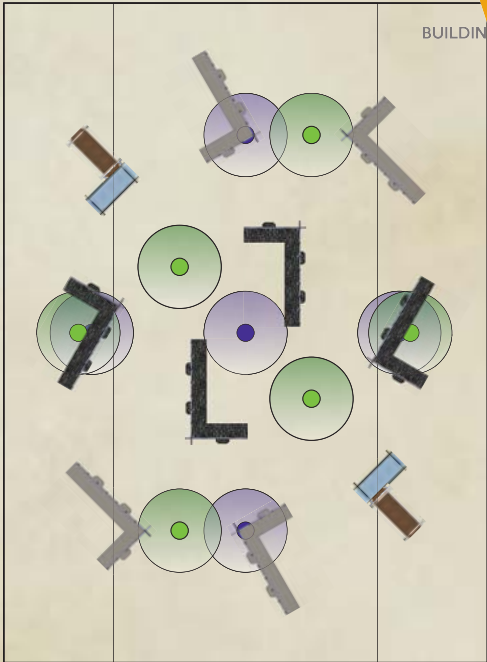

Weyland-Yutani The Ninth Competitive Map Pack

THREE STOREY RUIN Map View

Dimensions

Length: 9"
 Width: 5"
 Height: 9,5"

Rules

Terrain Category: Area Terrain

Terrain Traits: Scaleable, Breachable, Light Cover, Defensible, Obscuring

TWO STOREY RUIN Map View

Dimensions

Length: 9"
 Width 5"
 Height: 5.01"

Rules

Terrain Category: Area Terrain

Terrain Traits: Scaleable, Breachable, Light Cover, Defensible, Obscuring

CONTAINER Map View

Dimensions

Length: 5"
 Width: 2,5"
 Height: 2,5"

Rules

Terrain Category: Obstacle

Terrain Traits: Light Cover, Scaleable, Exposed Position

One Container

Two Containers

TABLE 1

MISSION 21 - 31

TABLE 1

MISSION 32 - 33 - 12 - 22

TABLE 1

MISSION 13 - 23 - 11

TABLE 2

MISSION 21 - 31

TABLE 2

MISSION 32 - 33 - 12 - 22