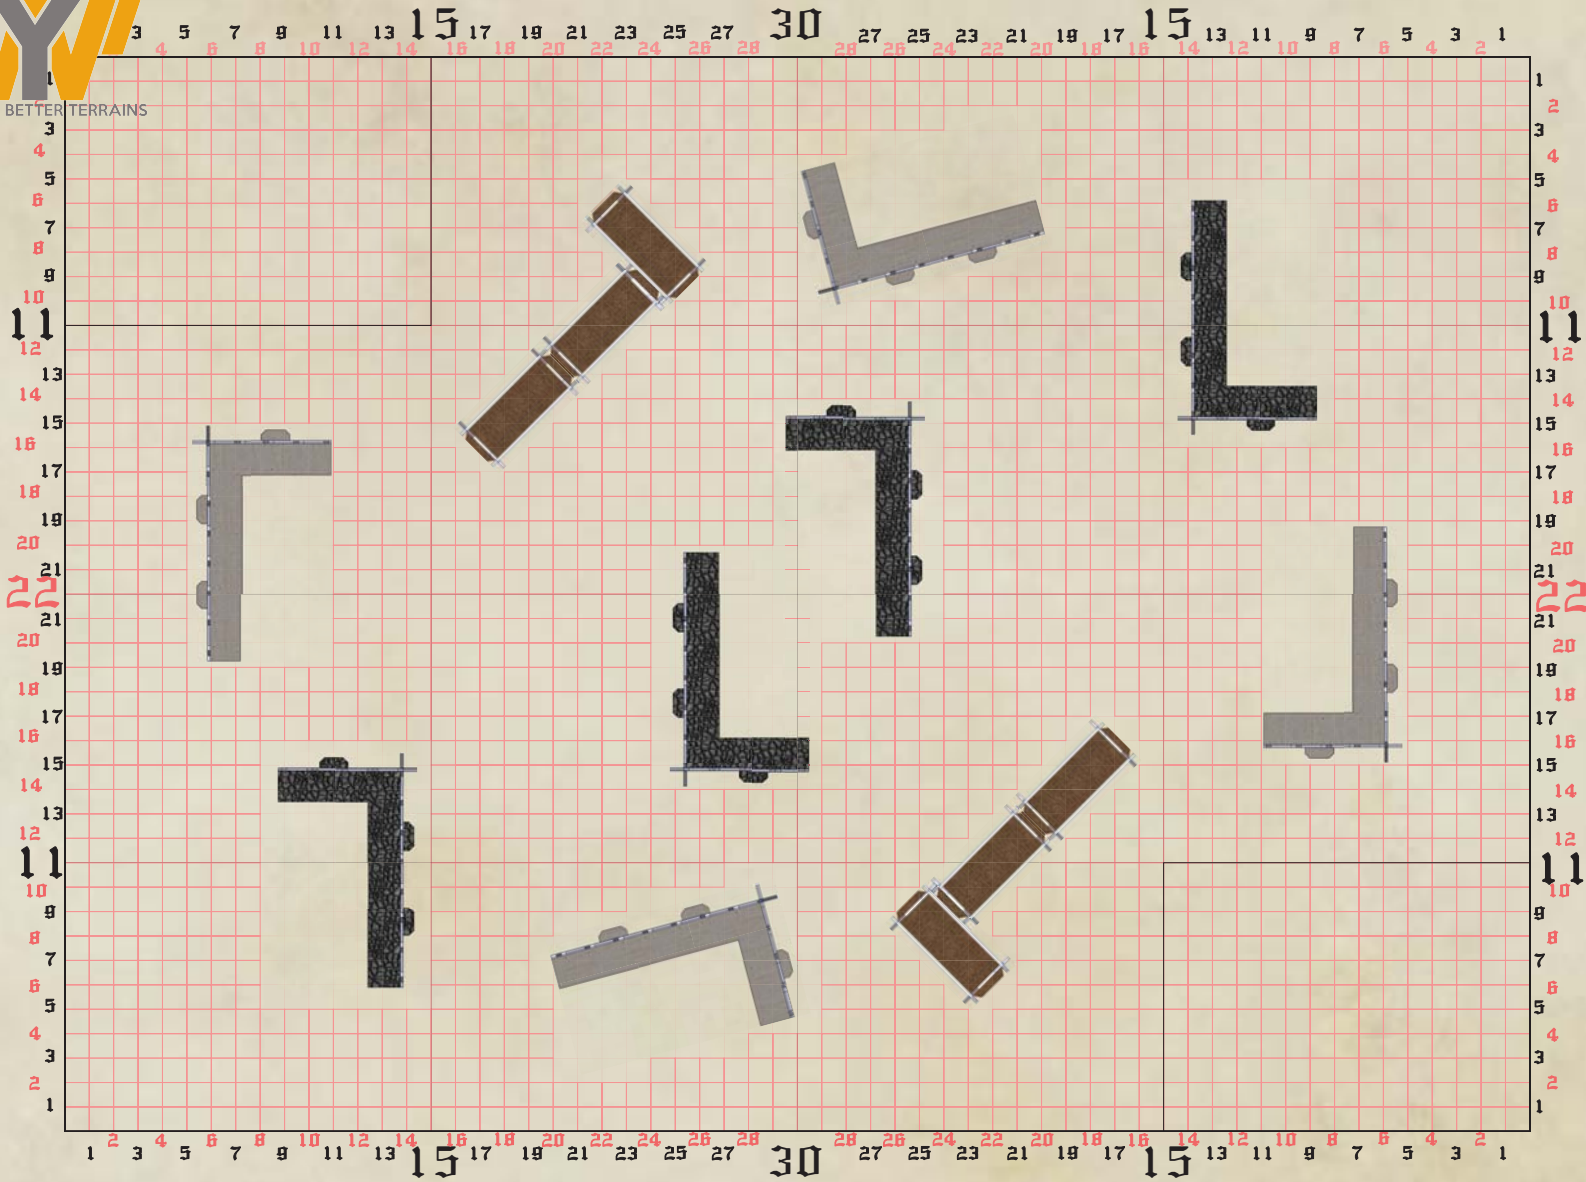

BUILDING BETTER TERRAINS

TABLE 2

MISSION 32 - 33 - 12 - 22