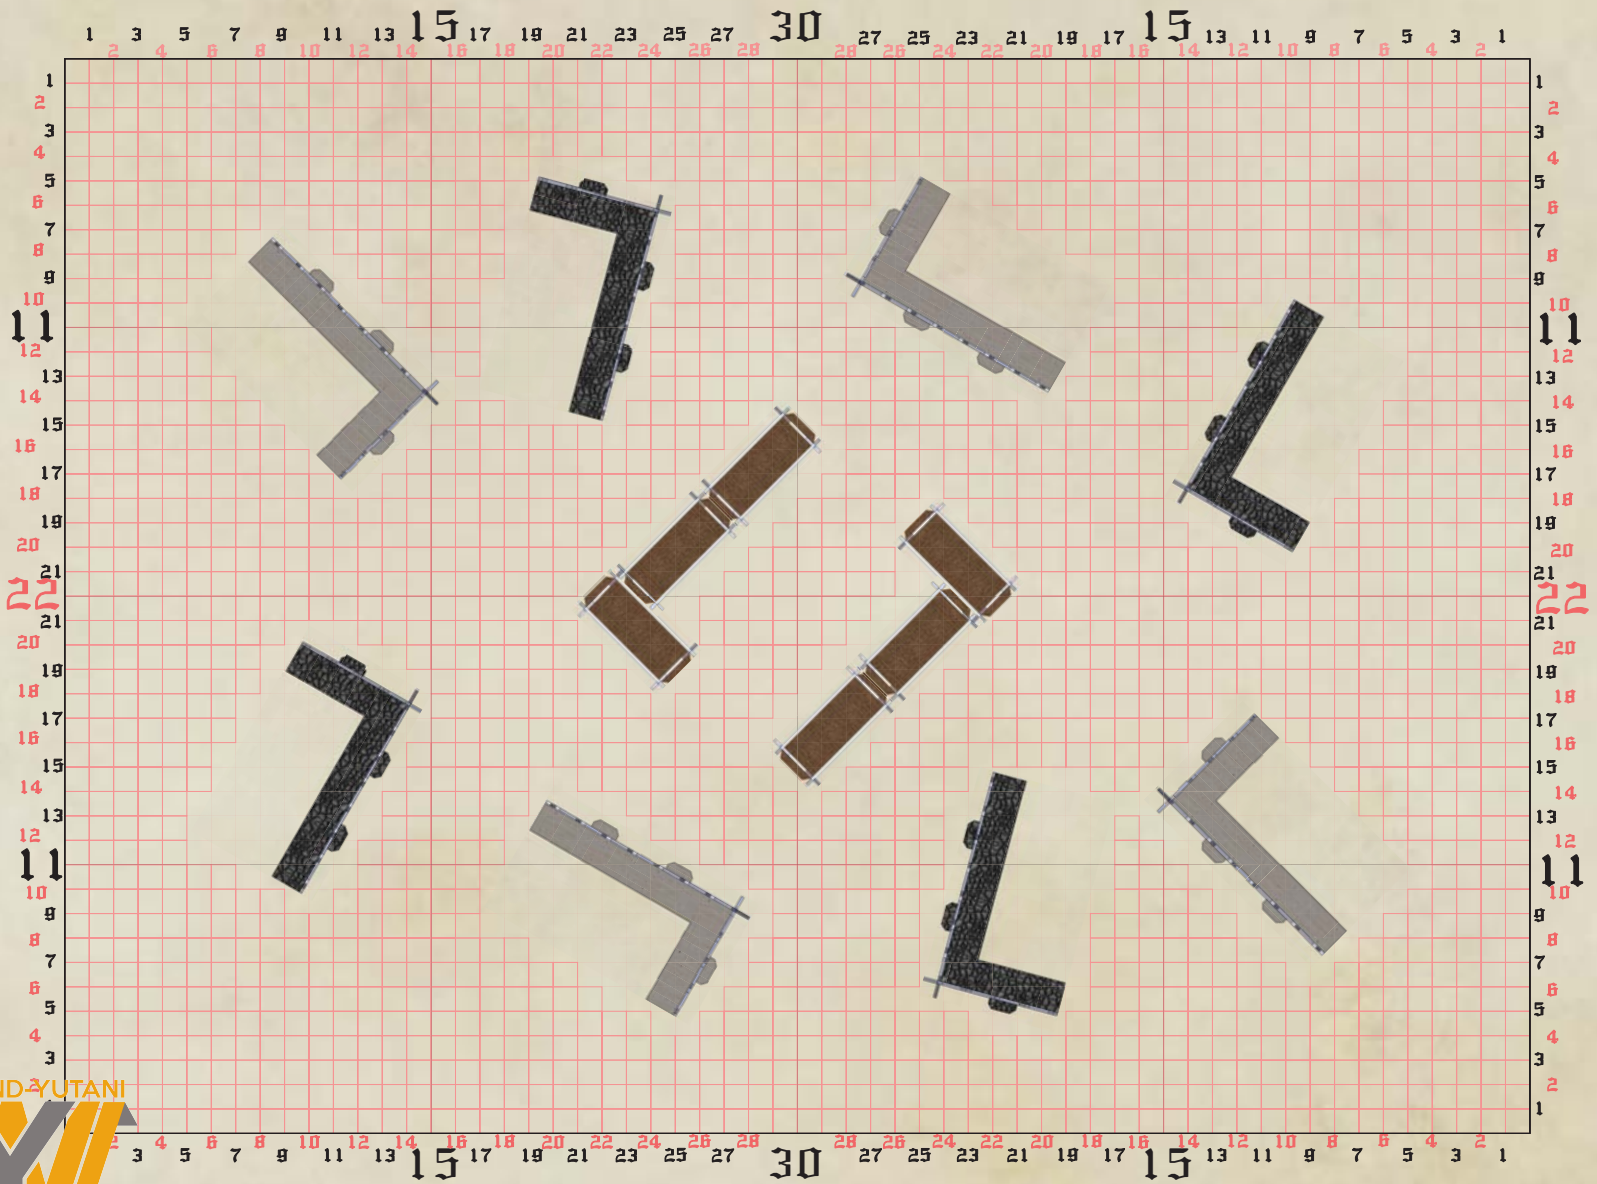

Weyland-Yutani The Ninth Competitive Map Pack

THREE STOREY RUIN Map View

Dimensions

Length: 9"
 Width: 5"
 Height: 9,5"

Rules

Terrain Category: Area Terrain

Terrain Traits: Scaleable, Breachable, Light Cover, Defensible, Obscuring

TWO STOREY RUIN Map View

Dimensions

Length: 9"
 Width 5"
 Height: 5.01"

Rules

Terrain Category: Area Terrain

Terrain Traits: Scaleable, Breachable, Light Cover, Defensible, Obscuring

CONTAINER Map View

Dimensions

Length: 5"
 Width: 2,5"
 Height: 2,5"

Rules

Terrain Category: Obstacle

Terrain Traits: Light Cover, Scaleable, Exposed Position

One Container

Two Containers

TABLE 1

MISSION 21 - 31

TABLE 2

MISSION 13 - 23 - 11

BUILDING BETTER TERRAINS

TABLE 1

MISSION 13 - 23 - 11

TABLE 1

MISSION 32 - 33 - 12 - 22

TABLE 2