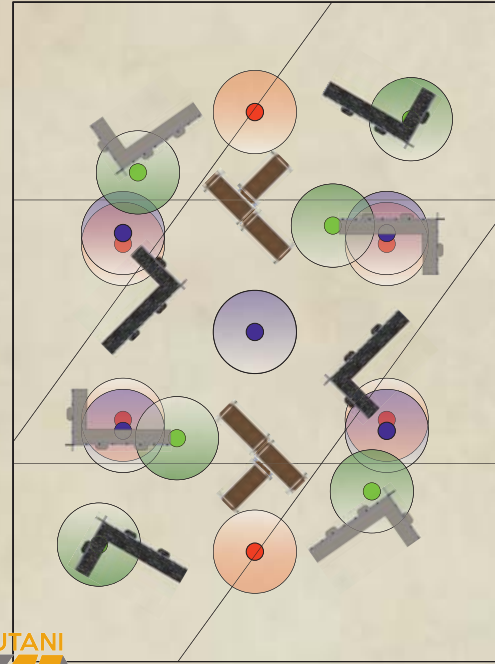

TWO STOREY RUIN Map View

Dimensions

Length: 9"
 Width 5"
 Height: 5.01"

Rules

Terrain Category: Area Terrain

Terrain Traits: Scaleable, Breachable, Light Cover, Defensible, Obscuring

CONTAINER Map View

Dimensions

Length: 5"
 Width: 2,5"
 Height: 2,5"

Rules

Terrain Category: Obstacle

Terrain Traits: Light Cover, Scaleable, Exposed Position

One Container

Two Containers

TABLE 1

MISSION 21 - 31

TABLE 1

MISSION 32 - 33 - 12 - 22

TABLE 1

MISSION 13 - 23 - 11

TABLE 2

MISSION 21 - 31

TABLE 2

MISSION 32 - 33 - 12 - 22