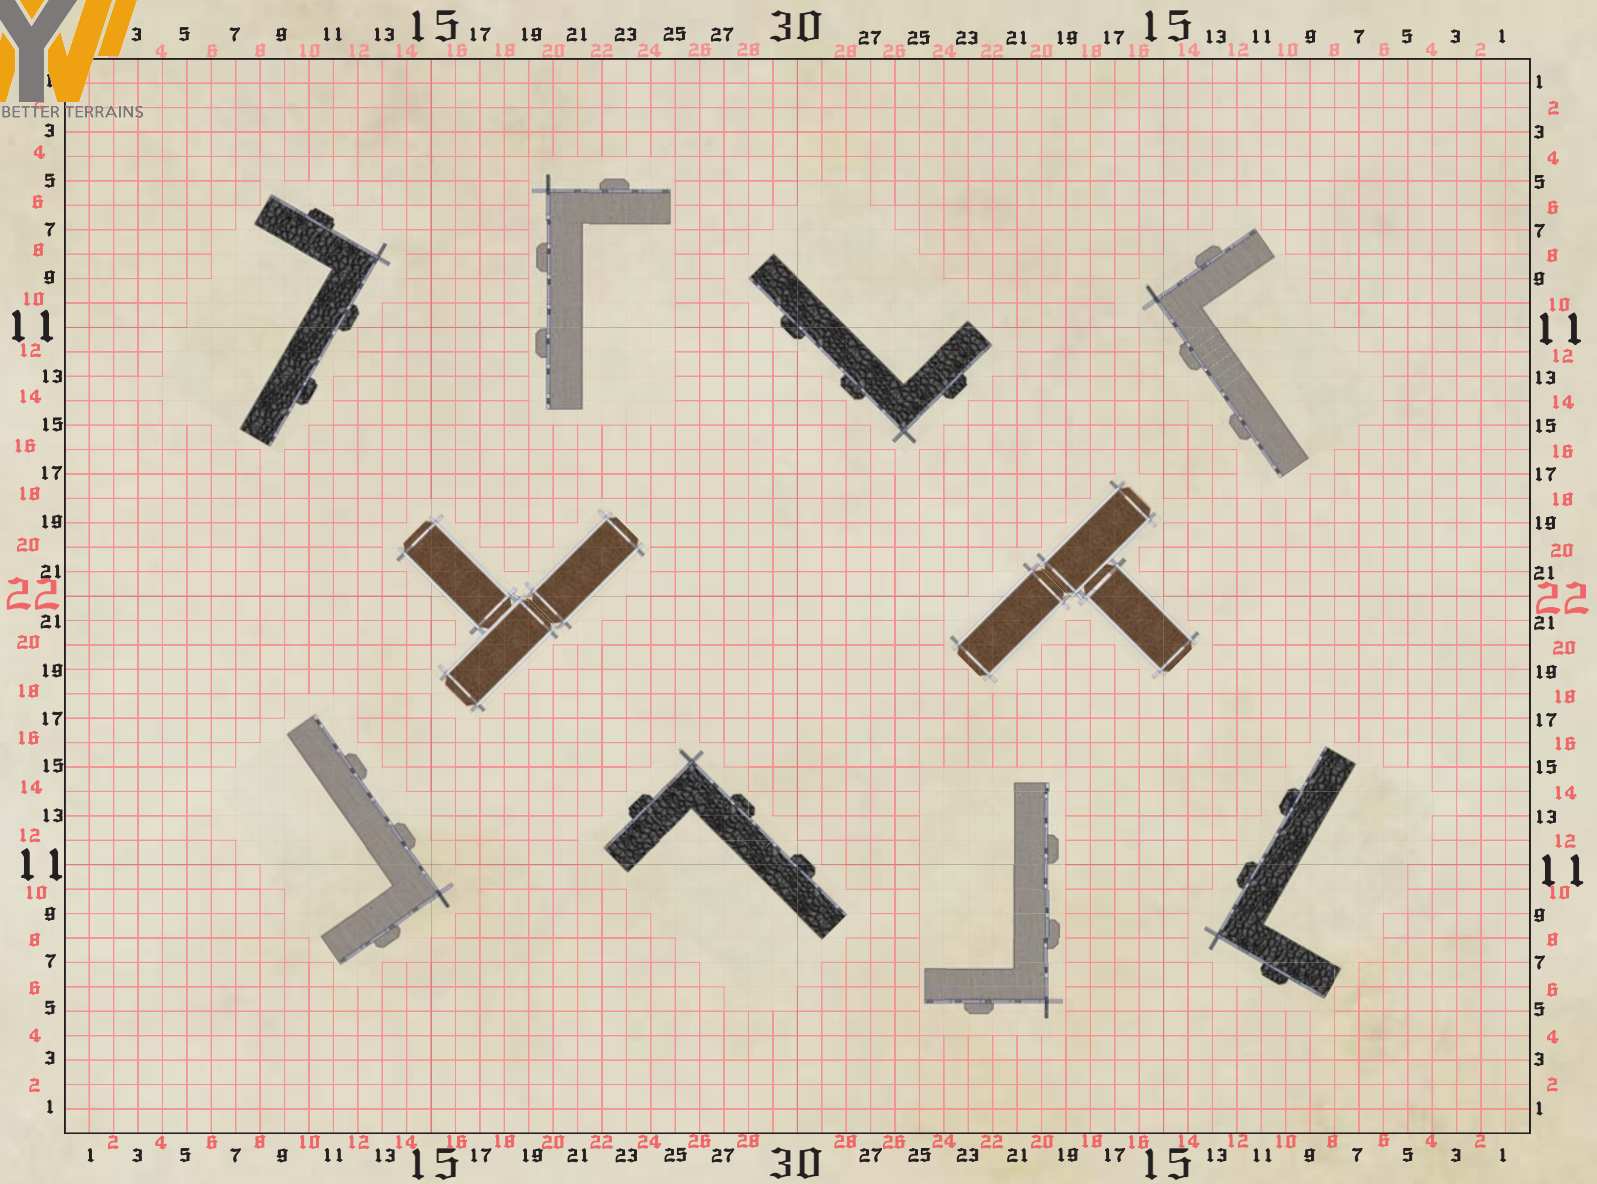

TWO STOREY RUIN Map View

Dimensions

Length: 9"
 Width 5"
 Height: 5.01"

Rules

Terrain Category: Area Terrain

Terrain Traits: Scaleable, Breachable, Light Cover, Defensible, Obscuring

CONTAINER Map View

Dimensions

Length: 5"
 Width: 2,5"
 Height: 2,5"

Rules

Terrain Category: Obstacle

Terrain Traits: Light Cover, Scaleable, Exposed Position

One Container

Two Containers

TABLE 1

MISSION 21 - 31

TABLE 1

MISSION 32 - 33 - 12 - 22

TABLE 1

MISSION 13 - 23 - 11

TABLE 2

MISSION 21 - 31

TABLE 2

MISSION 32 - 33 - 12 - 22

TABLE 2

MISSION 13 - 23 - 11

BUILDING BETTER TERRAINS

TABLE 1

MISSION 13 - 23 - 11

TABLE 1

MISSION 32 - 33 - 12 - 22

TABLE 2