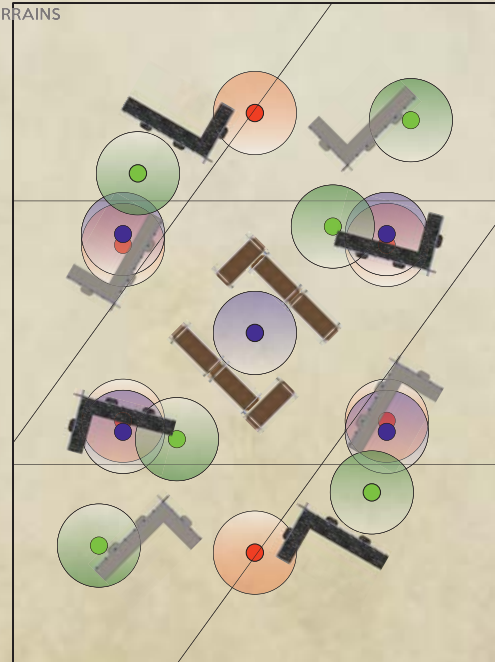

TWO STOREY RUIN Map View

Dimensions

Length: 9"
 Width 5"
 Height: 5.01"

Rules

Terrain Category: Area Terrain

Terrain Traits: Scaleable, Breachable, Light Cover, Defensible, Obscuring

CONTAINER Map View

Dimensions

Length: 5"
 Width: 2,5"
 Height: 2,5"

Rules

Terrain Category: Obstacle

Terrain Traits: Light Cover, Scaleable, Exposed Position

One Container

Two Containers

TABLE 1

MISSION 21 - 31

TABLE 1

MISSION 32 - 33 - 12 - 22

TABLE 1

MISSION 13 - 23 - 11

TABLE 2

MISSION 21 - 31

TABLE 2

MISSION 32 - 33 - 12 - 22

TABLE 2

MISSION 13 - 23 - 11

BUILDING BETTER TERRAINS

TABLE 1

MISSION 13 - 23 - 11

TABLE 1

MISSION 32 - 33 - 12 - 22

TABLE 2