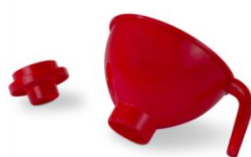

Rigamonti Red Plastic Canning Funnel, Reducer Attachment (Hopper size 17cm and lower reducer attachment 3.5cm and 5cm)

CODE NO.	DESCRIPTION	INNER CARTON	OUTER CARTON
12-165	Red Plastic Canning Funnel	N/A	36

Rigamonti