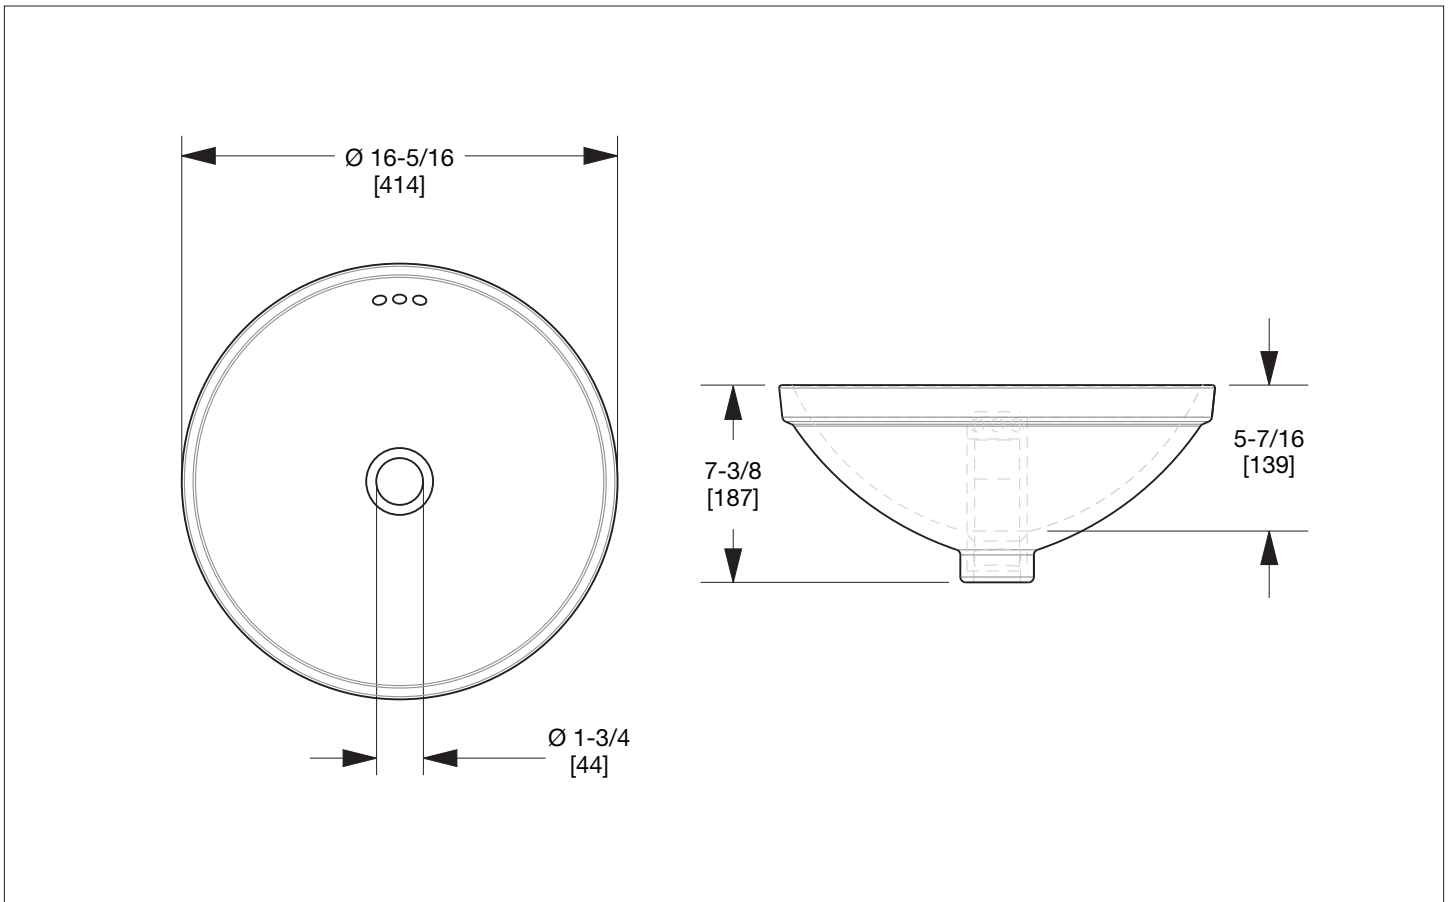

The measurements shown are for reference only. Products and specifications shown are subject to change without notice.

Rev A