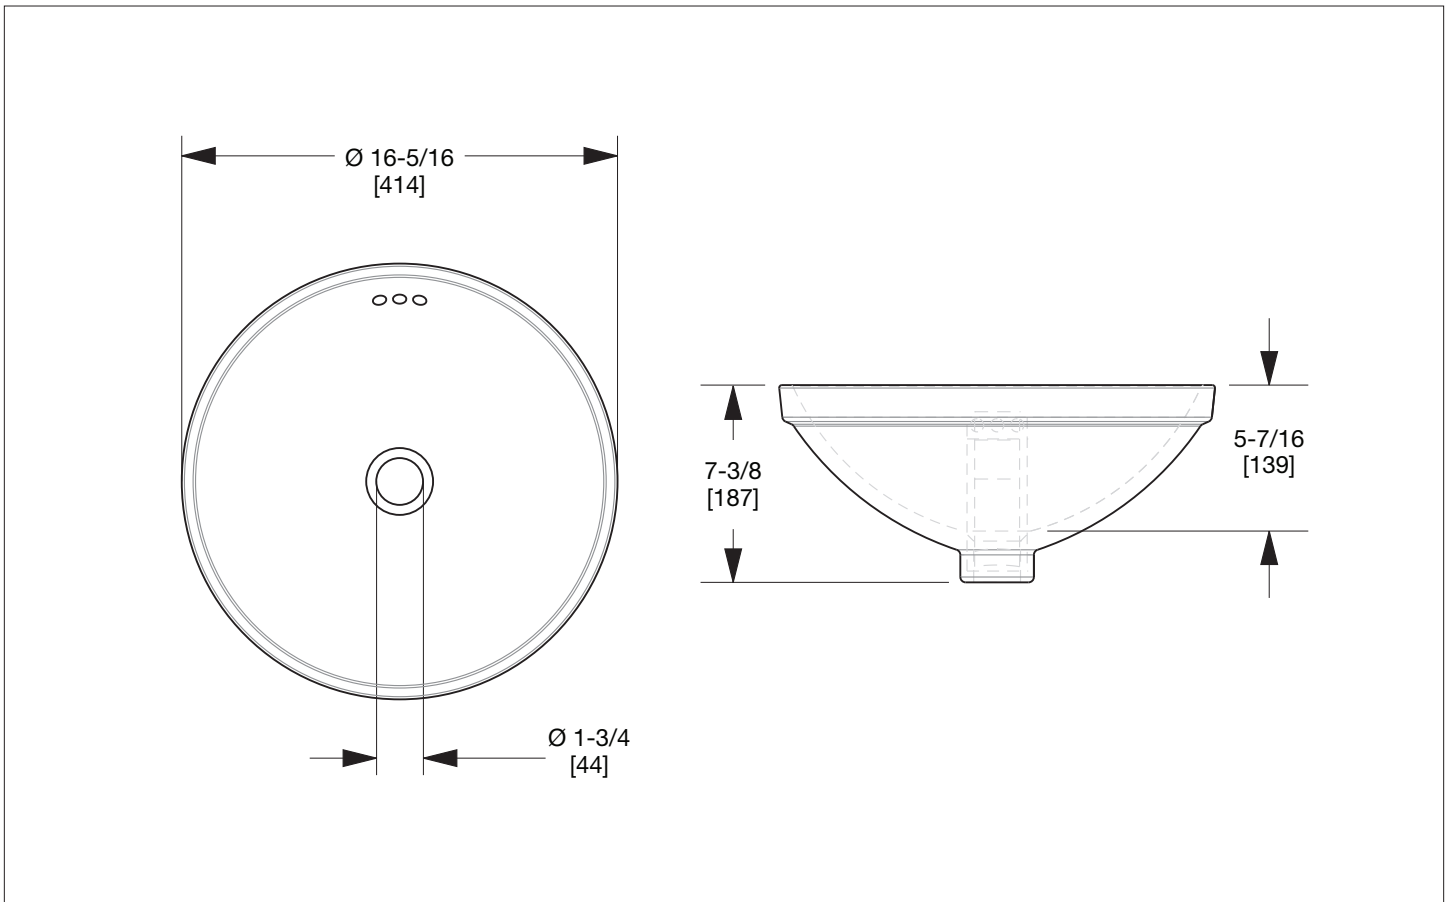

The measurements shown are for reference only. Products and specifications shown are subject to change without notice.

Rev A