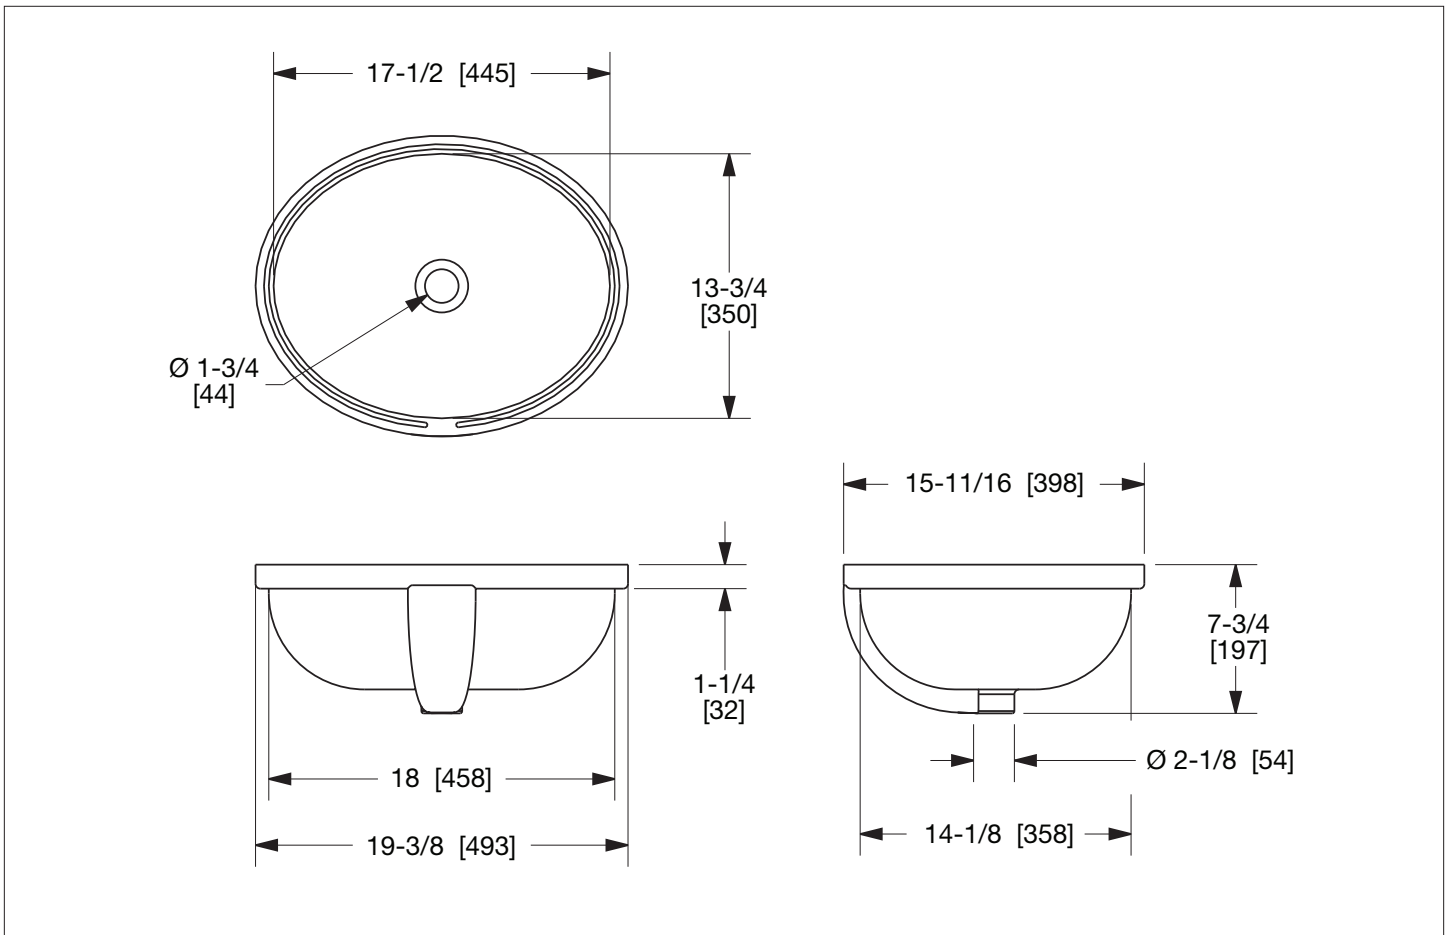

The measurements shown are for reference only. Products and specifications shown are subject to change without notice.

Rev G