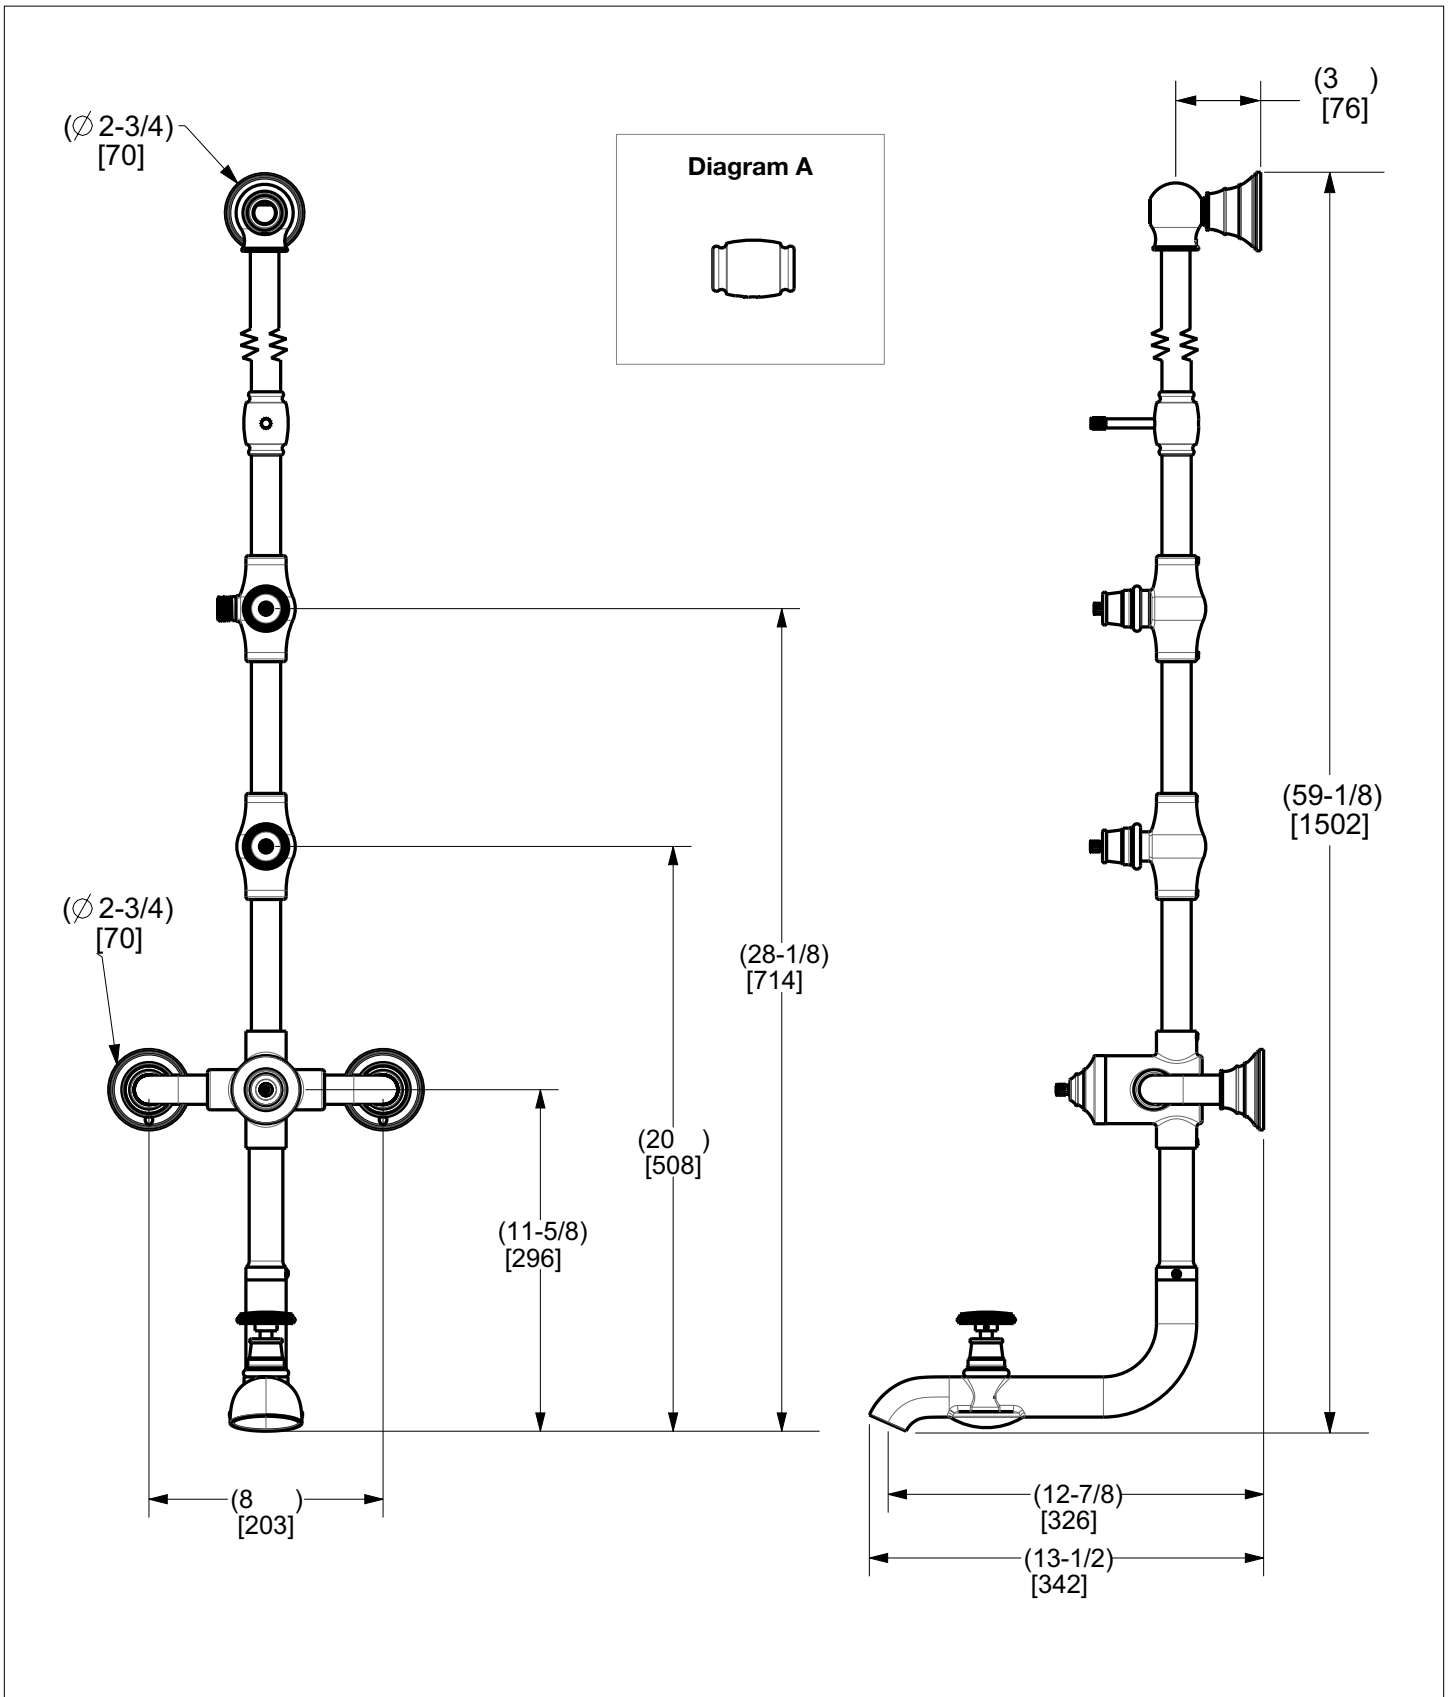

SHERLE WAGNER INTERNATIONAL

SOLID GLAZED SCALLOPED CHINA FLUTED LEVER EXPOSED SHOWER SET 1029XSHR-03XX-XX
HAND DECORATED SCALLOPED CHINA FLUTED LEVER EXPOSED SHOWER SET 1029XSHR-XXXX-XX-XX
HAND PAINTED SCALLOPED CHINA FLUTED LEVER EXPOSED SHOWER SET 1029XSHR-XXXX-XX-XX

The measurements shown are for reference only. Products and specifications shown are subject to change without notice.

Rev A