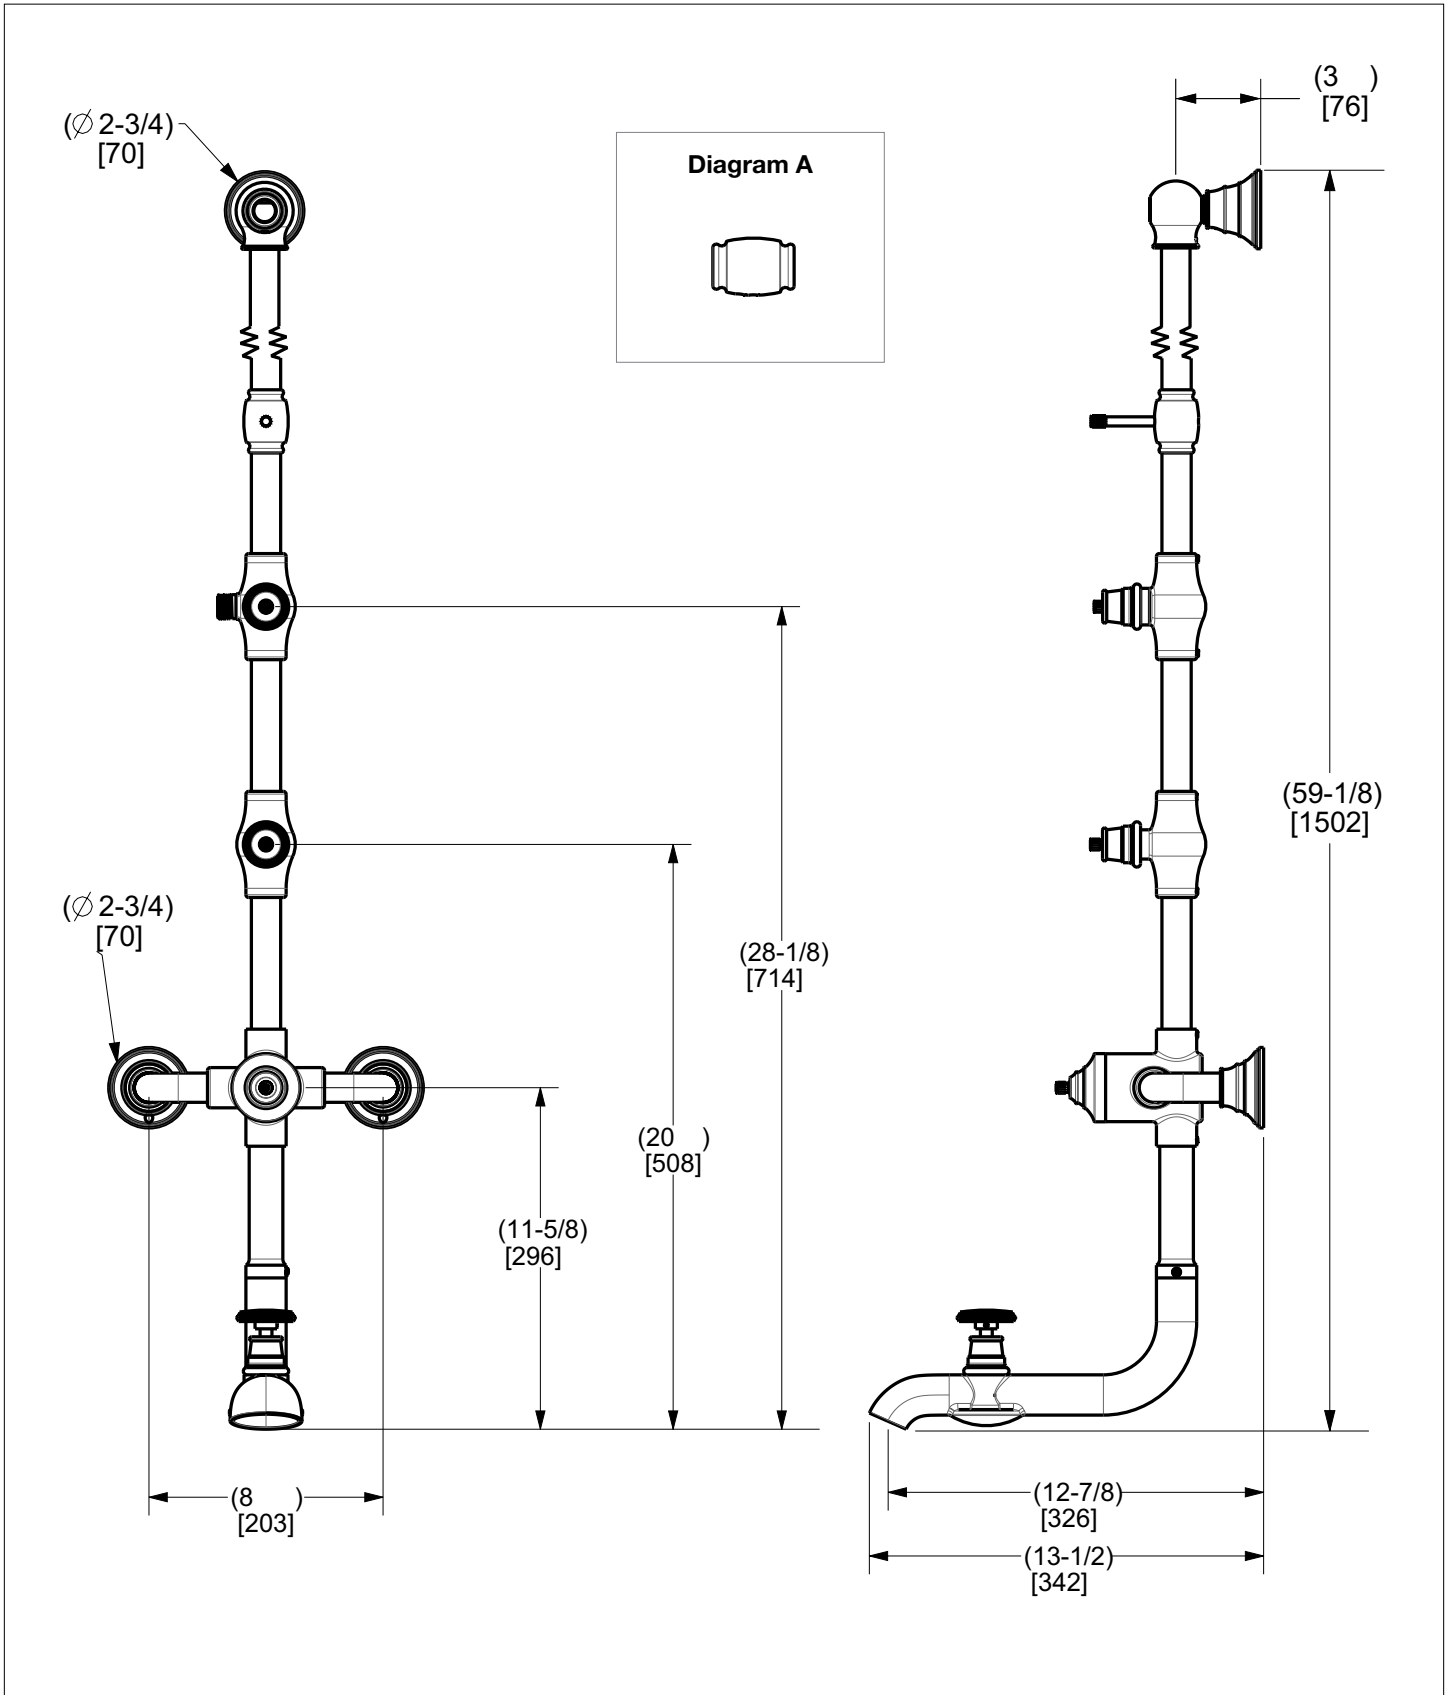

### PRODUCT FEATURES

- o Available in all Sherle Wagner International finishes
- o Solid brass/bronze construction
- o 8 gpm (30 L/min) spout flow rate
- o 1.8 gpm (6.8 L/min) hand shower flow rate
- o Includes 3/4" Thermostatic cartridge with temp. limiter
- o Includes 1/2" washerless 1/4 turn Ceramic cartridge
- o Includes Diverter cartridge
- o Includes shower arm support ring, see dia. A

## RIBBON & REED LEVER EXPOSED SHOWER SET 0912XSHR-XX

The measurements shown are for reference only. Products and specifications shown are subject to change without notice.

Rev A