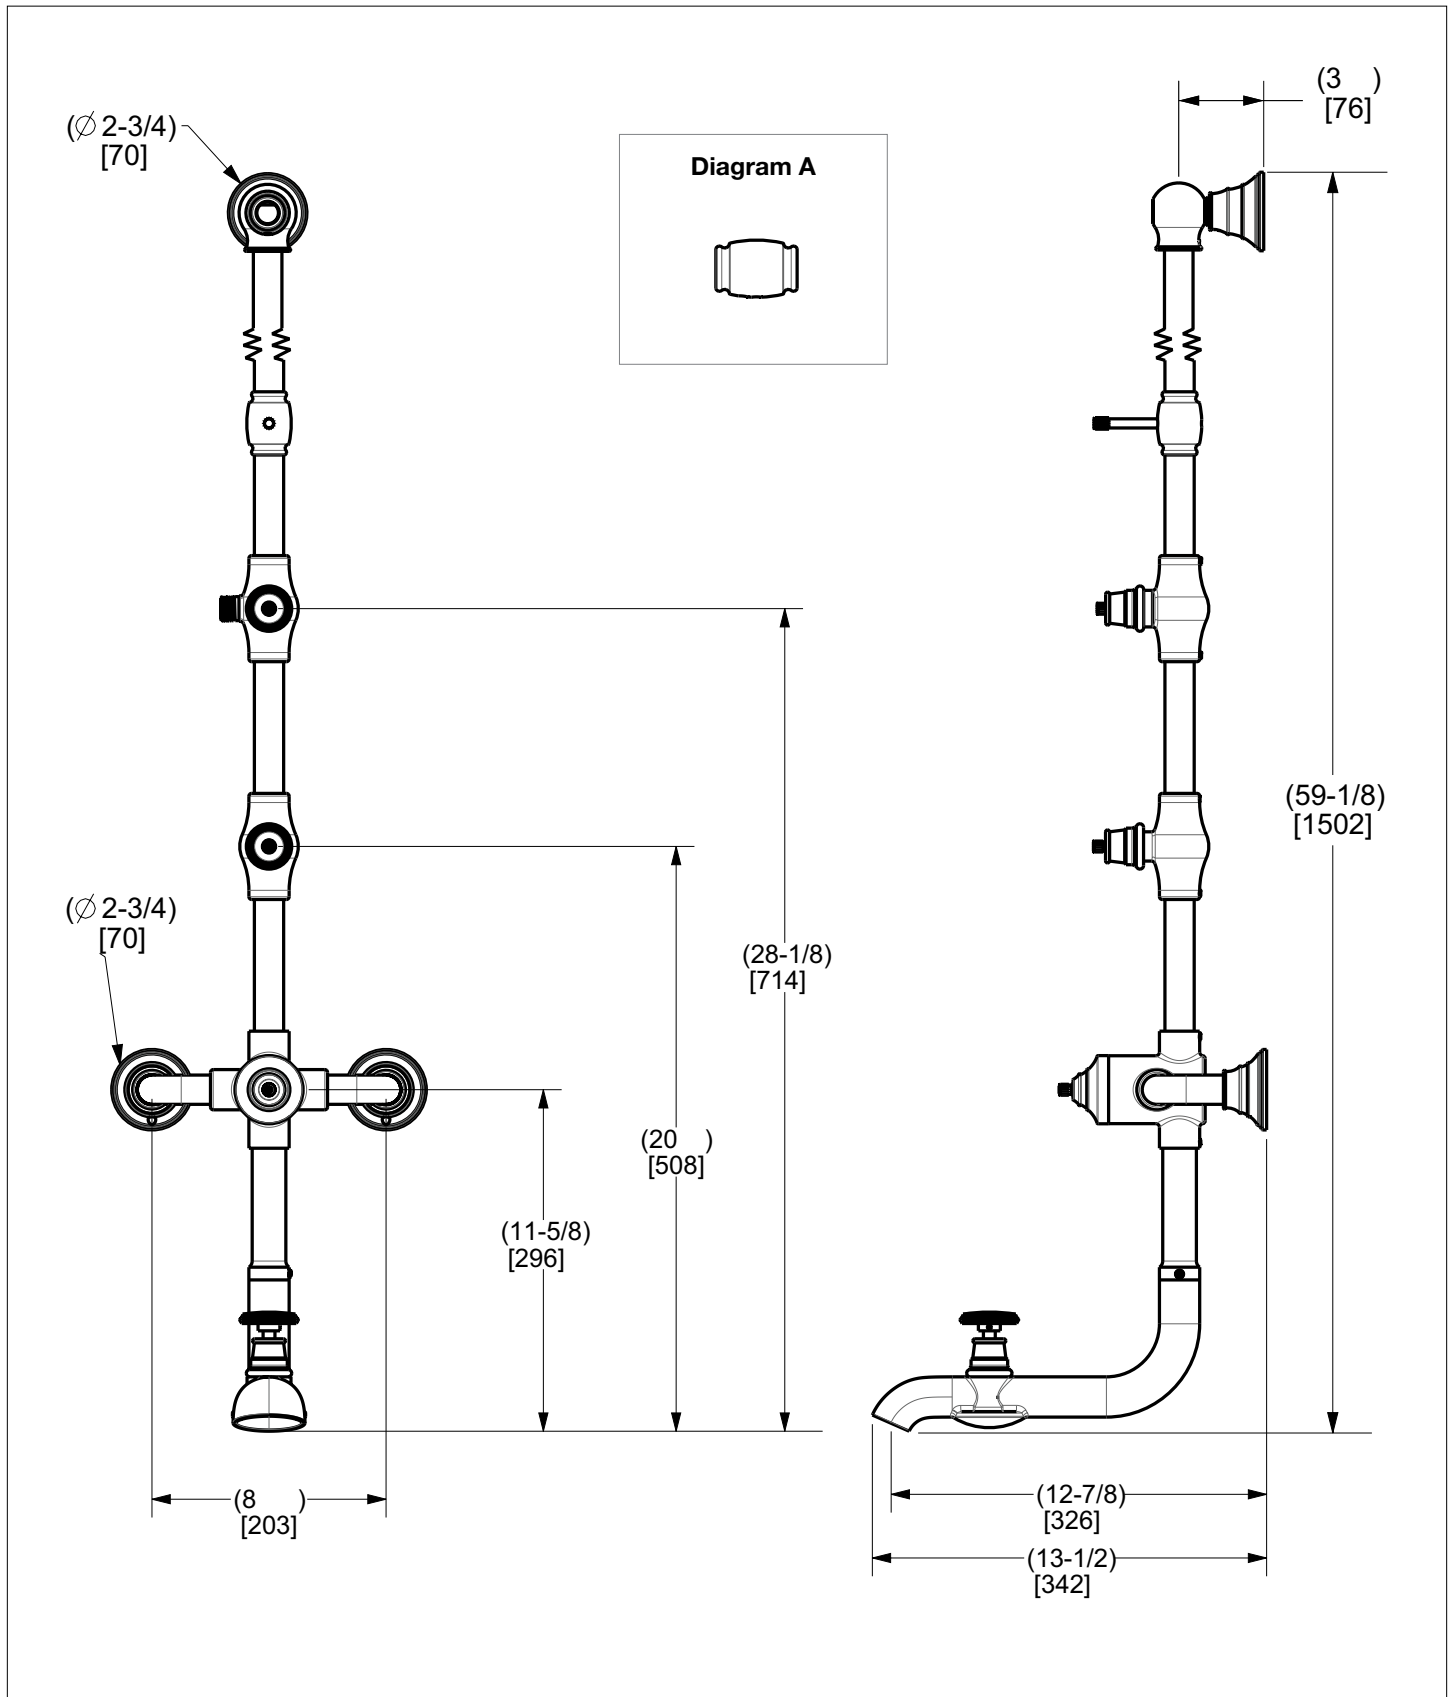

### PRODUCT FEATURES

- o Available in all Sherle Wagner International finishes
- o Solid brass/bronze construction
- o 8 gpm (30 L/min) spout flow rate
- o 1.8 gpm (6.8 L/min) hand shower flow rate
- o Includes 3/4" Thermostatic cartridge with temp. limiter
- o Includes 1/2" washerless 1/4 turn Ceramic cartridge
- o Includes Diverter cartridge
- o Includes shower arm support ring, see dia. A
- o Refer to stone chart for standard stone insert, contact sales associate for custom stone options

## ONYX FLUTED LEVER EXPOSED SHOWER SET 1029XSHR-XXXX-XX

The measurements shown are for reference only. Products and specifications shown are subject to change without notice.

Rev A