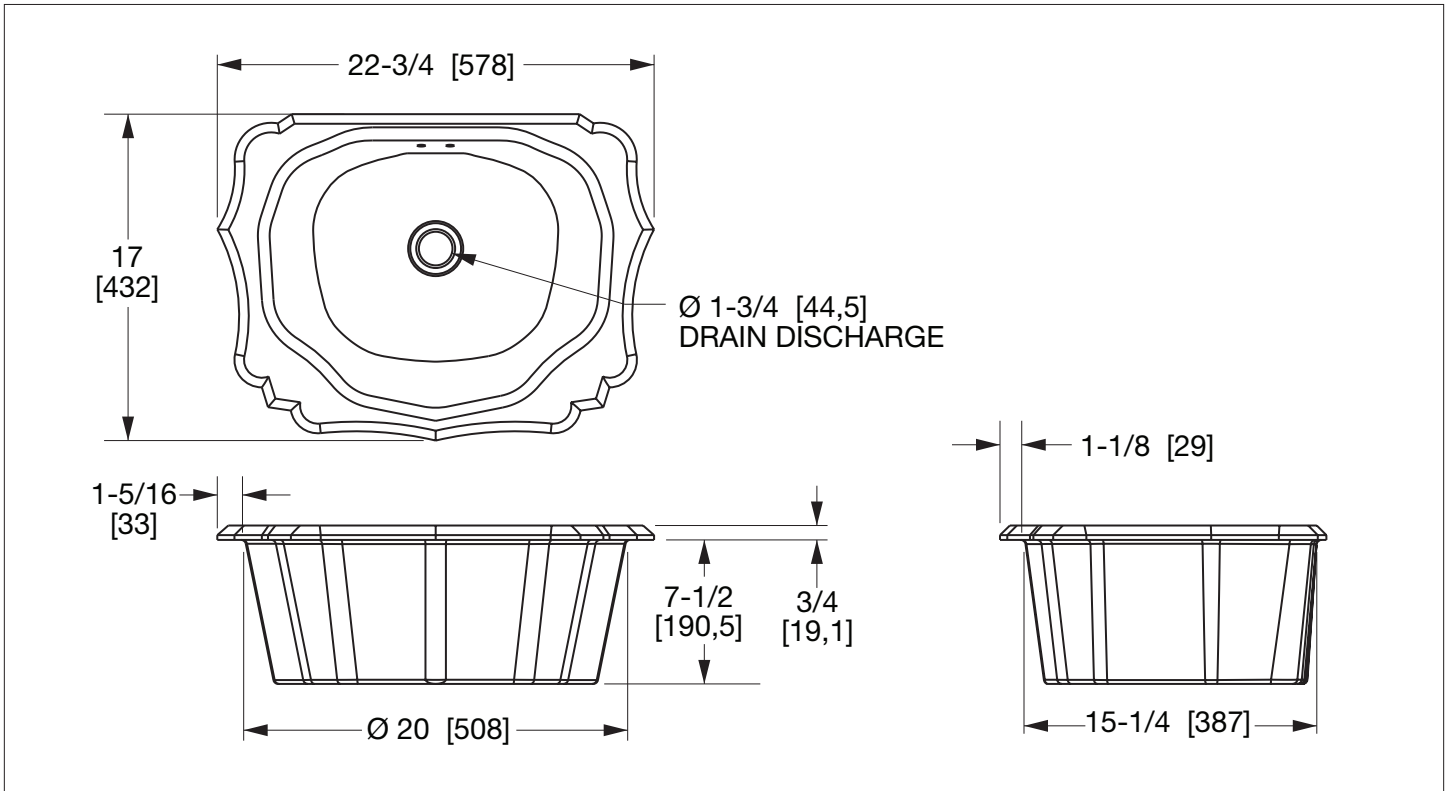

- o Vitreous China
- o Available in white (WH) or sand (SD) finishes
- o With overflow holes
- o 1-3/4" discharge drain
- o 6-1/2" water depth
- o Available with various decorative decals
- o Counter cut out template available upon request

The measurements shown are for reference only. Products and specifications shown are subject to change without notice.

Rev B