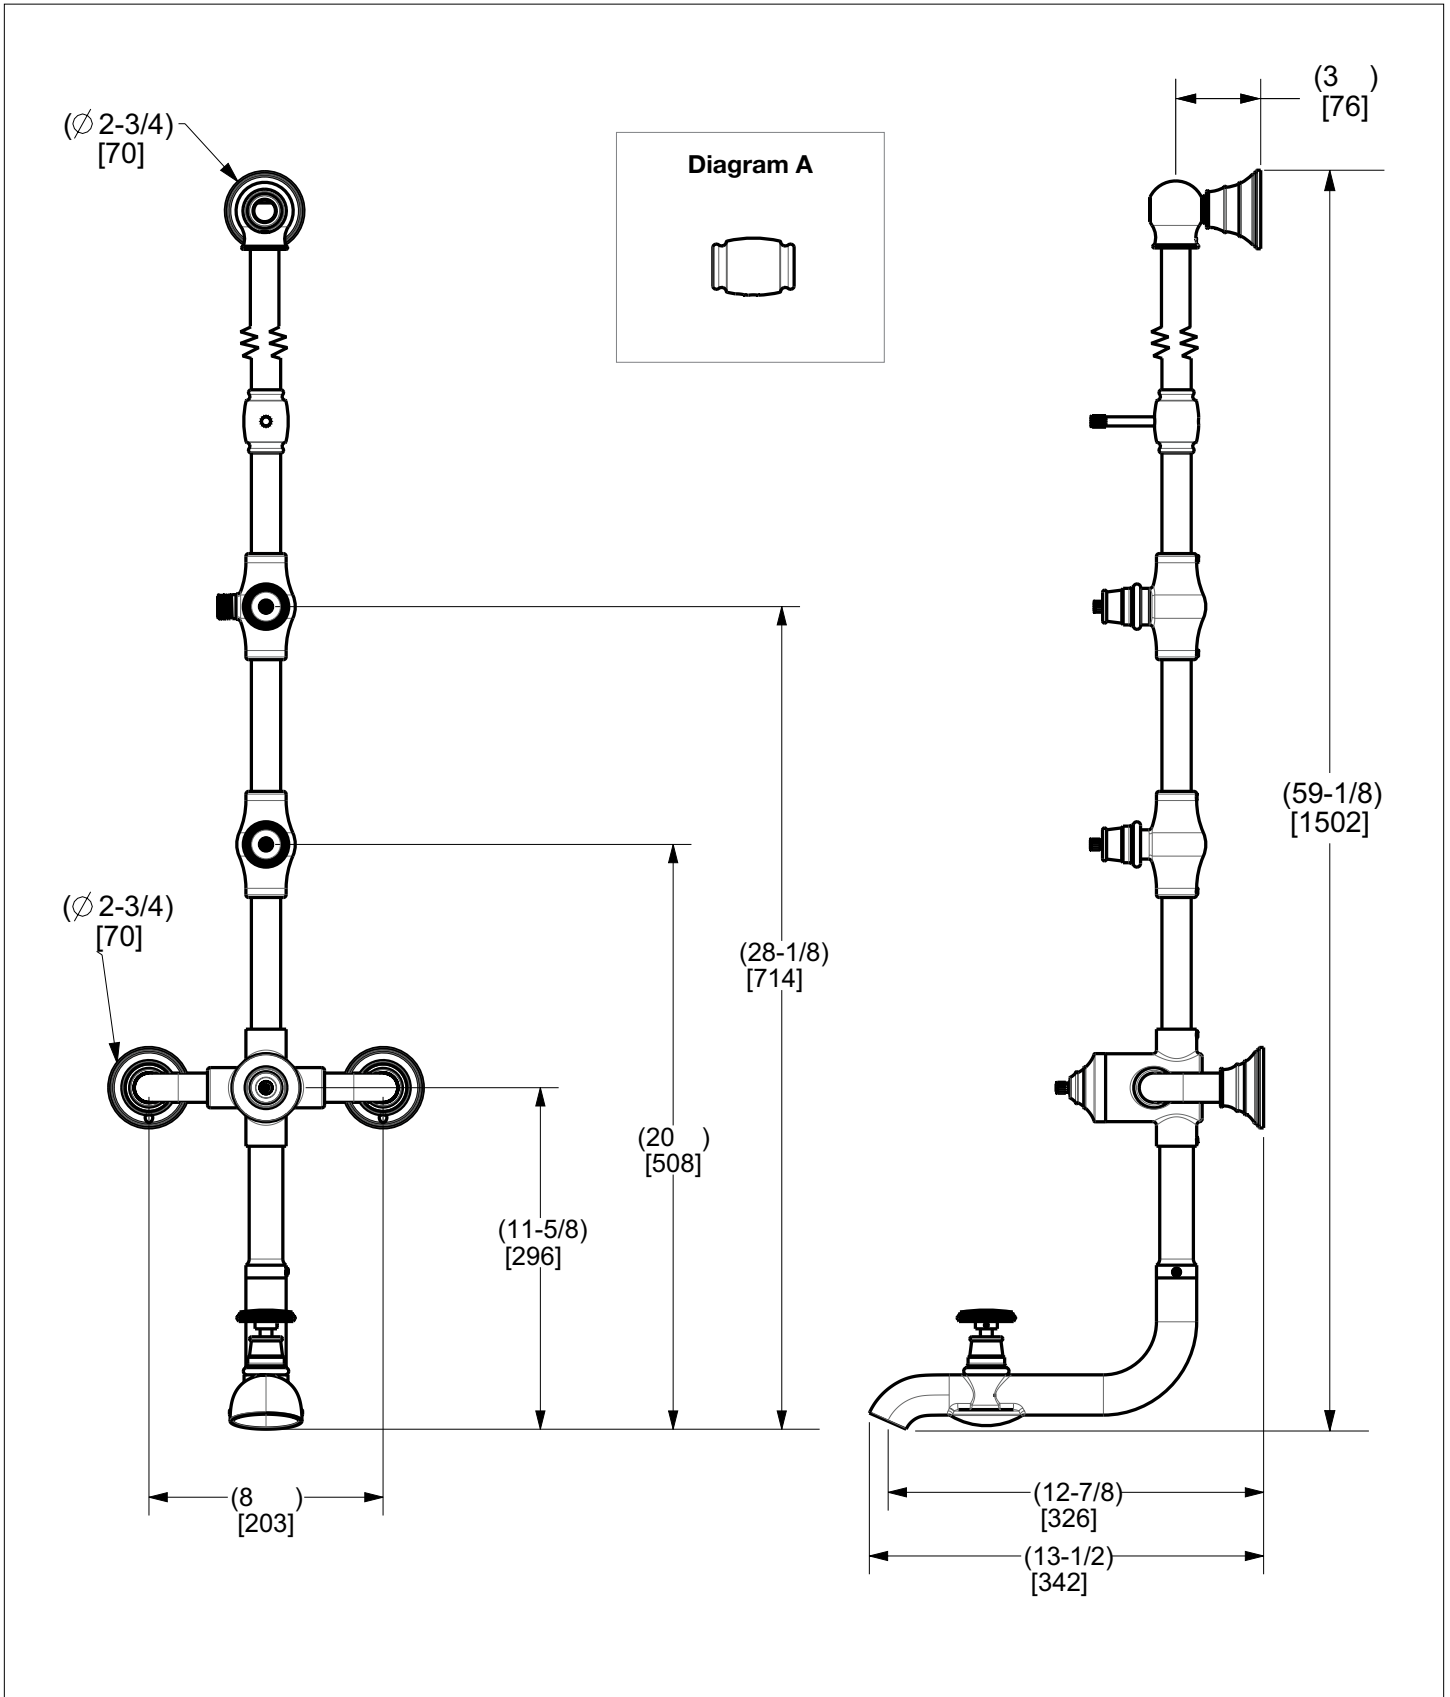

### PRODUCT FEATURES

- o Available in all Sherle Wagner International finishes
- o Solid brass/bronze construction
- o 8 gpm (30 L/min) spout flow rate
- o 1.8 gpm (6.8 L/min) hand shower flow rate
- o Includes 3/4" Thermostatic cartridge with temp. limiter
- o Includes 1/2" washerless 1/4 turn Ceramic cartridge
- o Includes Diverter cartridge
- o Includes shower arm support ring, see dia. A

### Components

Harrison Lever Exposed Tub Shower and Hand Shower:  
0980XTSS-XX

## HARRISON LEVER EXPOSED SHOWER SET 0980XSHR-XX

The measurements shown are for reference only. Products and specifications shown are subject to change without notice.

Rev A