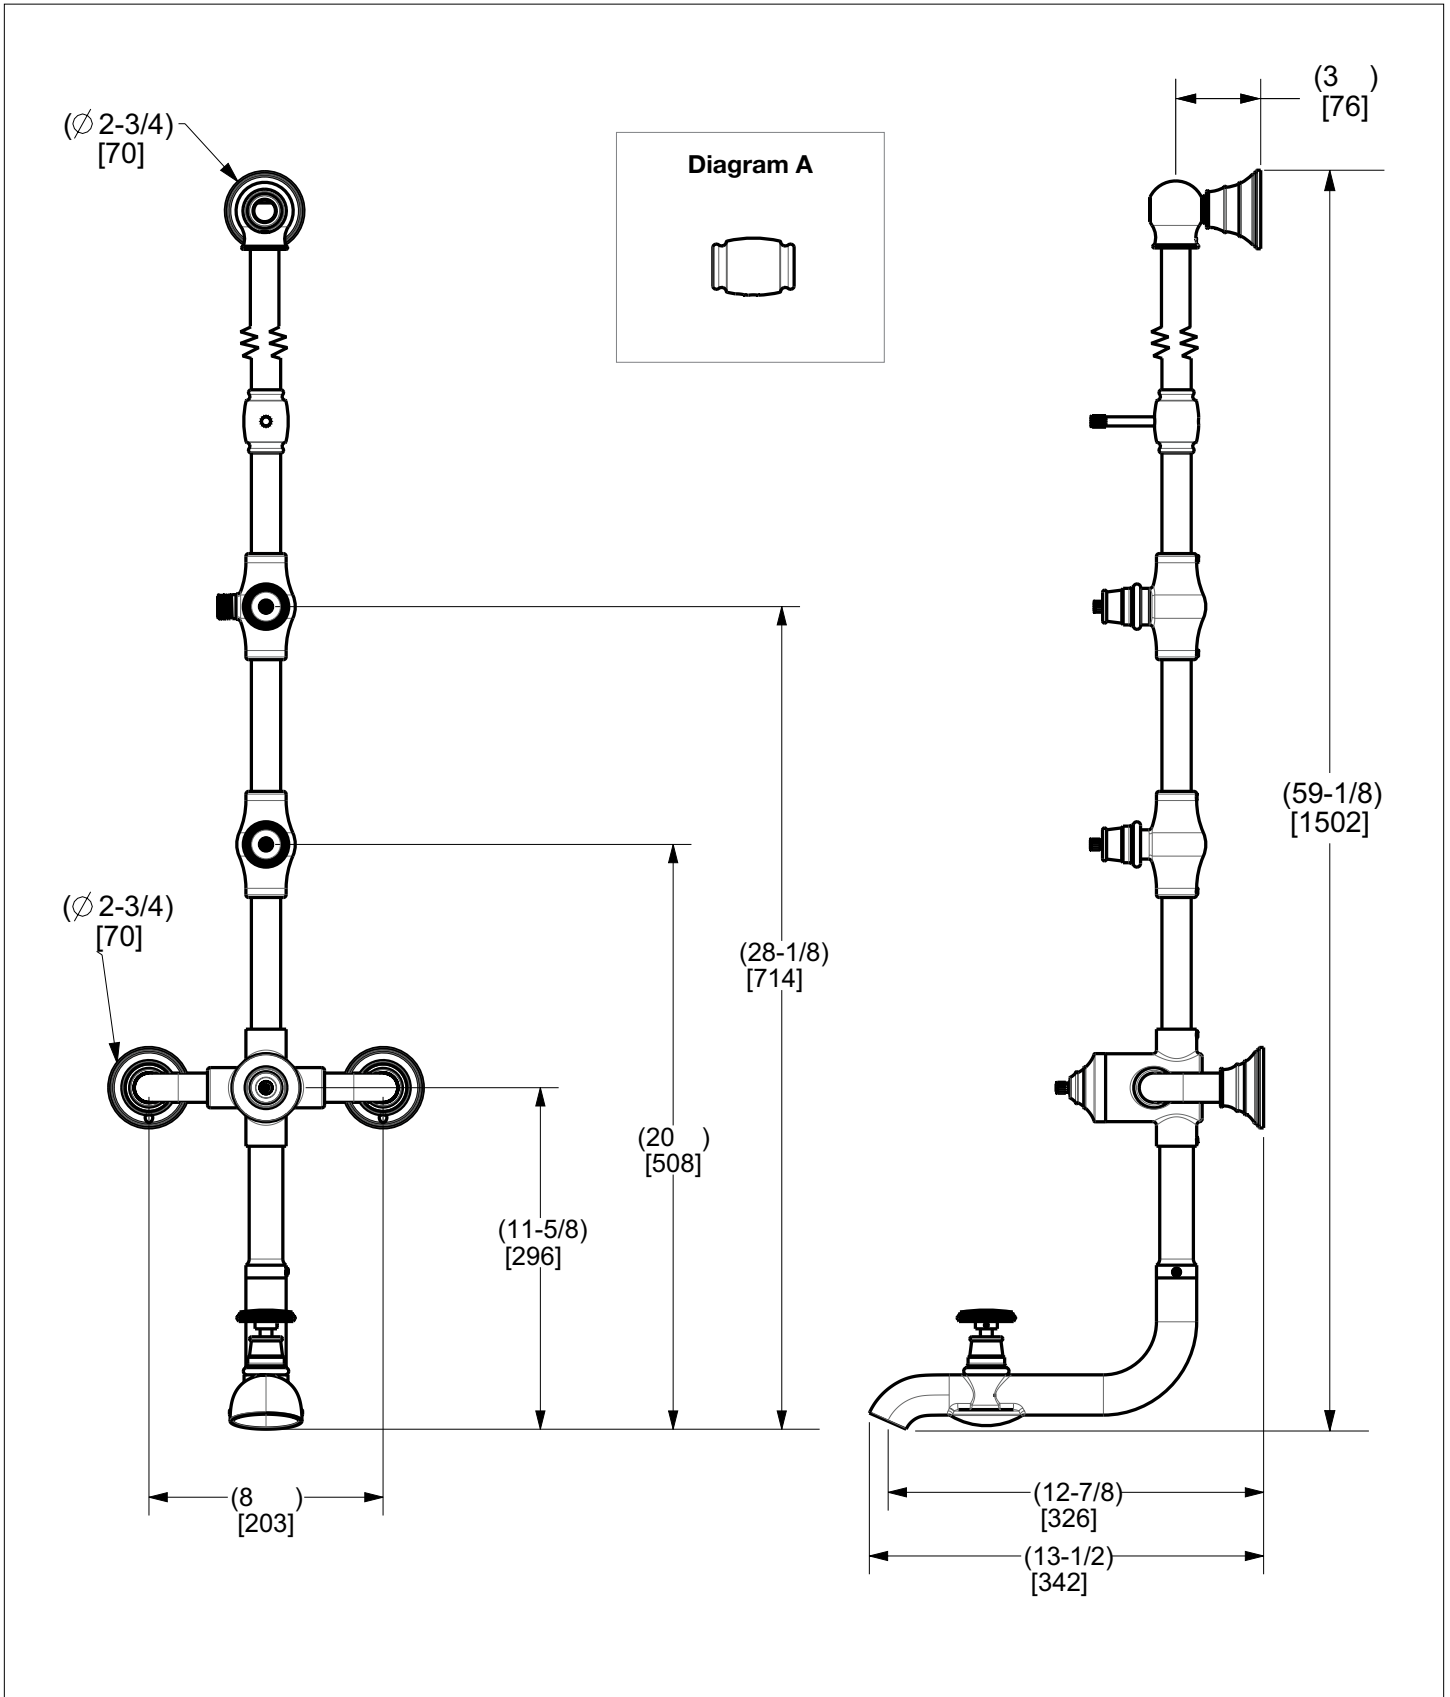

SHERLE WAGNER INTERNATIONAL

GREY SERIES I LEVER EXPOSED SHOWER SET

PRODUCT FEATURES

- o Available in all Sherle Wagner International finishes
- o Solid brass/bronze construction
- o 8 gpm (30 L/min) spout flow rate
- o 1.8 gpm (6.8 L/min) hand shower flow rate
- o Includes 3/4" Thermostatic cartridge with temp. limiter
- o Includes 1/2" washerless 1/4 turn Ceramic cartridge
- o Includes Diverter cartridge
- o Includes shower arm support ring, see dia. A

Components

Grey Series I Lever Exposed Tub Shower and Hand Shower:
0990XTSS-XX

NOTES

Thermostatic, Diverter and Volume Control Levers or Knobs not shown. For reference, see website, catalog or contact a Sales Representative for available options.

SHERLE WAGNER INTERNATIONAL

GREY SERIES | LEVER EXPOSED SHOWER SET 0990XSHR-XX

The measurements shown are for reference only. Products and specifications shown are subject to change without notice.

Rev A