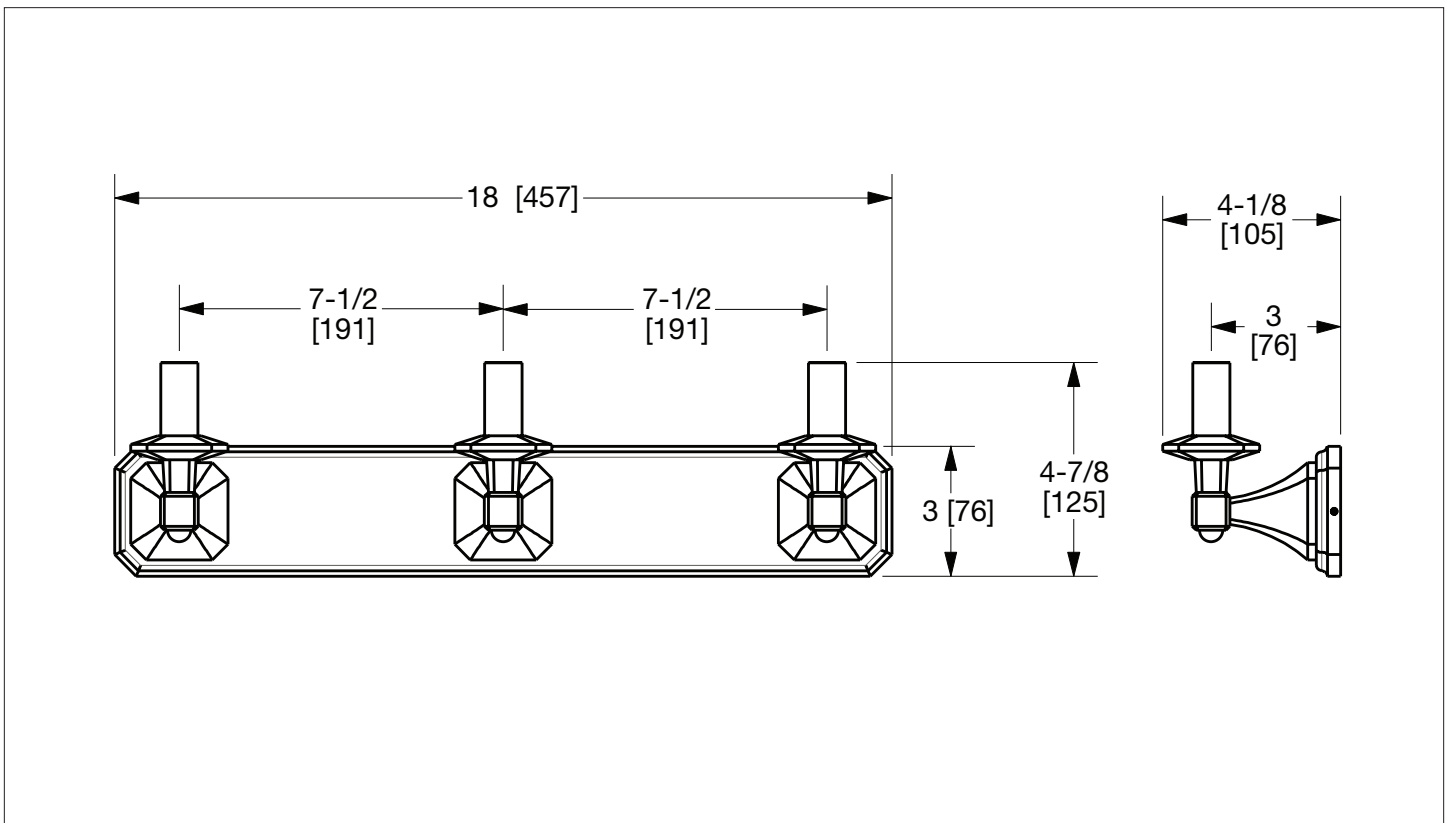

The measurements shown are for reference only. Products and specifications shown are subject to change without notice.

Rev A