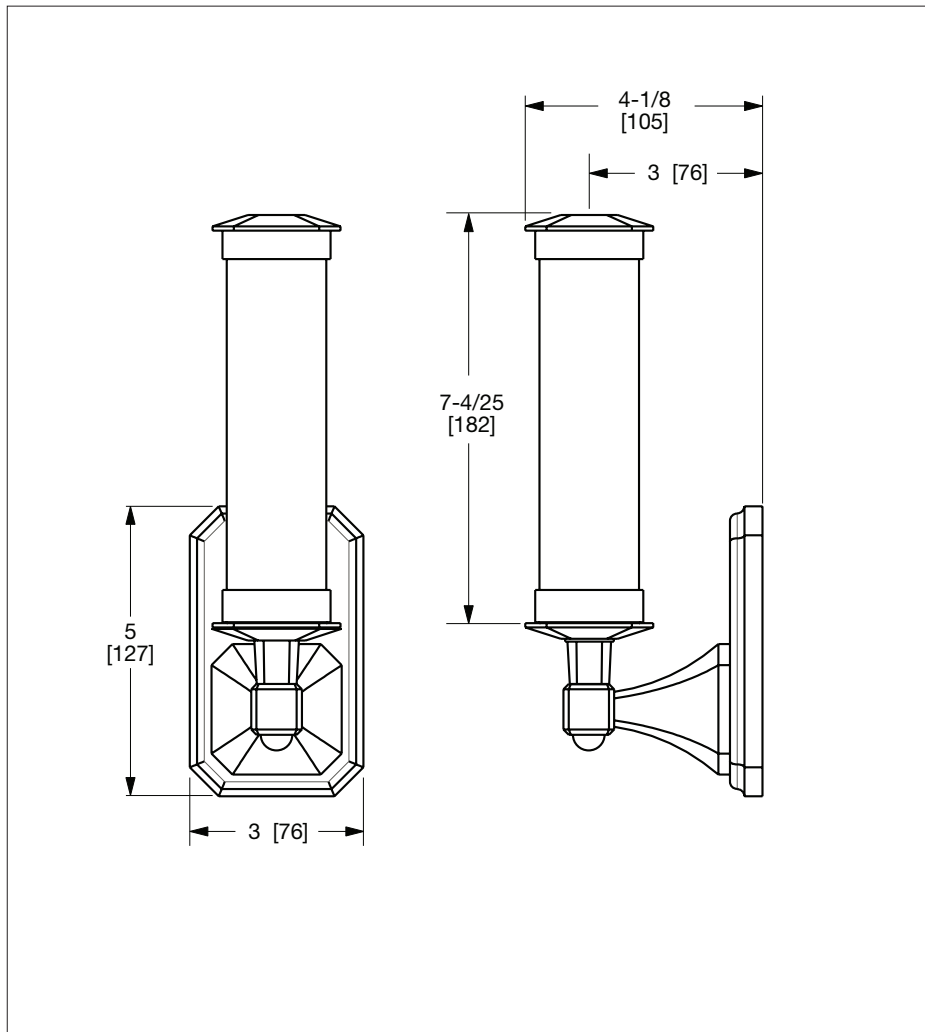

SHERLE WAGNER INTERNATIONAL

HARRISON SINGLE ARM SMALL SCONCE WITH TUBE 7280SC-05-1AXX-XX

PRODUCT FEATURES

- o Available in all Sherle Wagner International finishes
- o Solid brass/bronze construction
- o Includes mounting hardware
- o Compatible with ANSI/UL standards
- o Bulb type: 1 X Candelabra (E12) Max. 25W