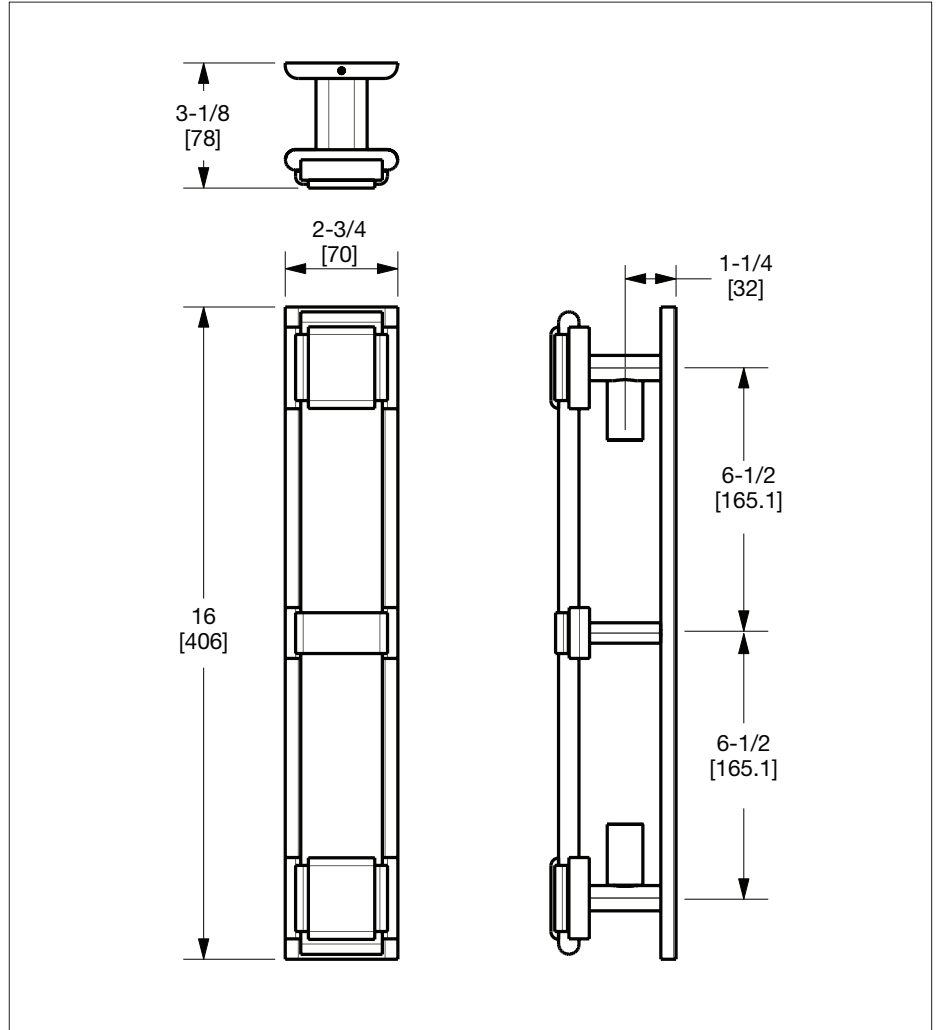

## ROCK CRYSTAL NOUVEAU DOUBLE SCONCE 7215SC-2A-RKCR-XX

### PRODUCT FEATURES

- o Available in all Sherle Wagner International finishes
- o Includes mounting hardware
- o Compatible with ANSI/UL standards
- o Bulb type: 2 X Candelabra (E12) Max. 25W
- o Light bulb not included
- o For custom stone options contact sales associate