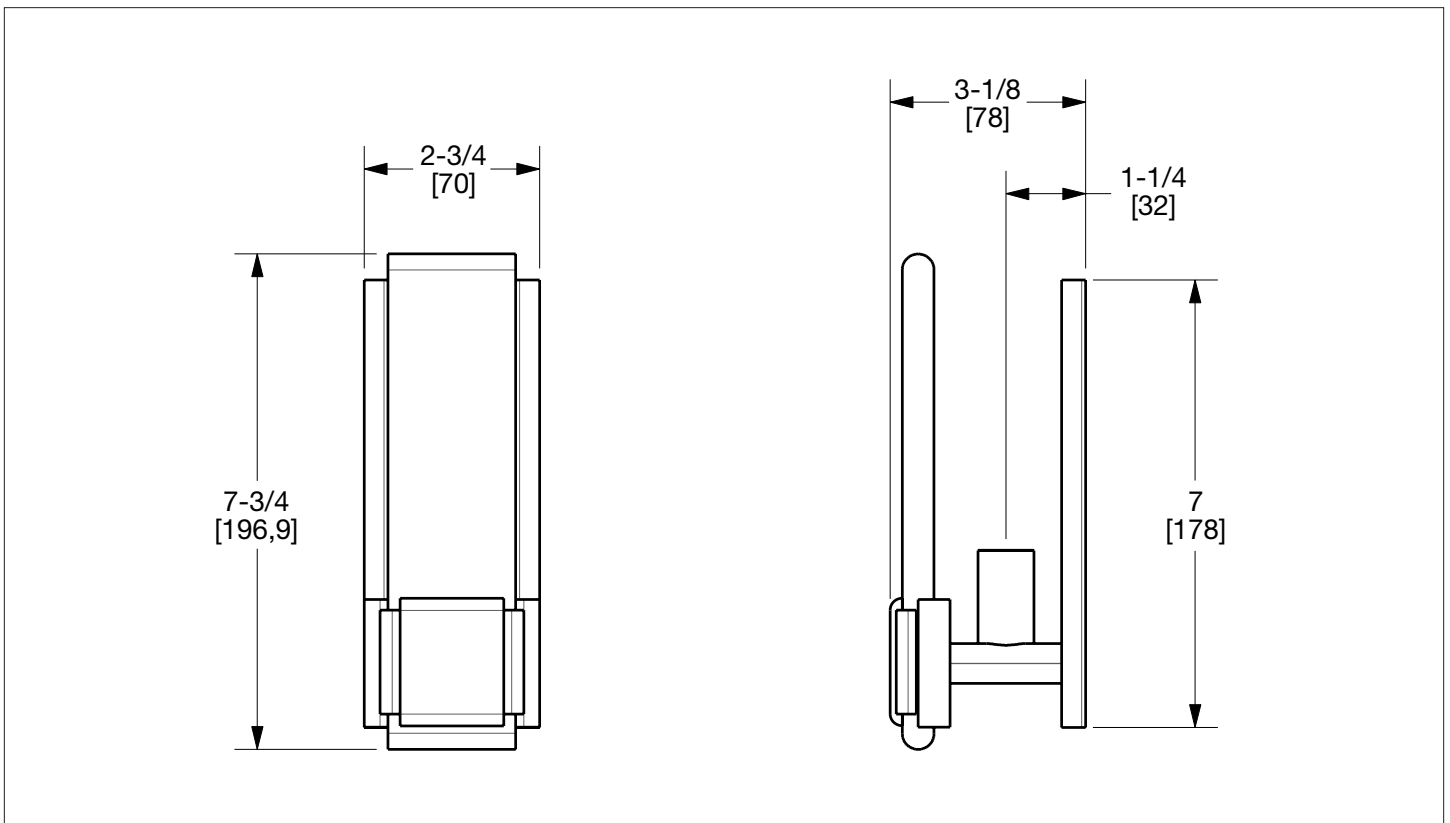

The measurements shown are for reference only. Products and specifications shown are subject to change without notice.

Rev A