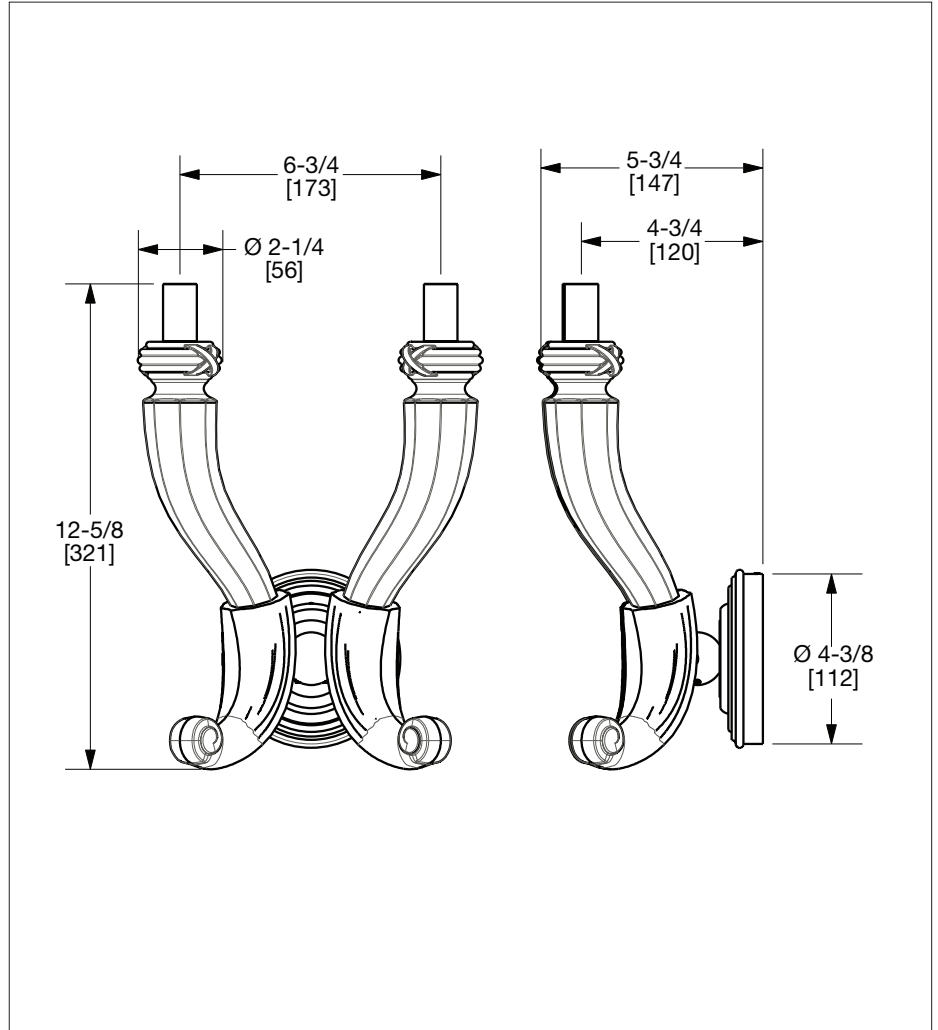

SHERLE WAGNER INTERNATIONAL

RIBBON & REED HORN DOUBLE ARM SCONCE 7212SC-2A-XX

PRODUCT FEATURES

- o Available in all Sherle Wagner International finishes
- o Solid brass/bronze construction
- o Compatible with ANSI/UL standards
- o Bulb type: 2 X Candelabra (E12) Max. 25W
- o Light bulb not included
- o Includes mounting hardware