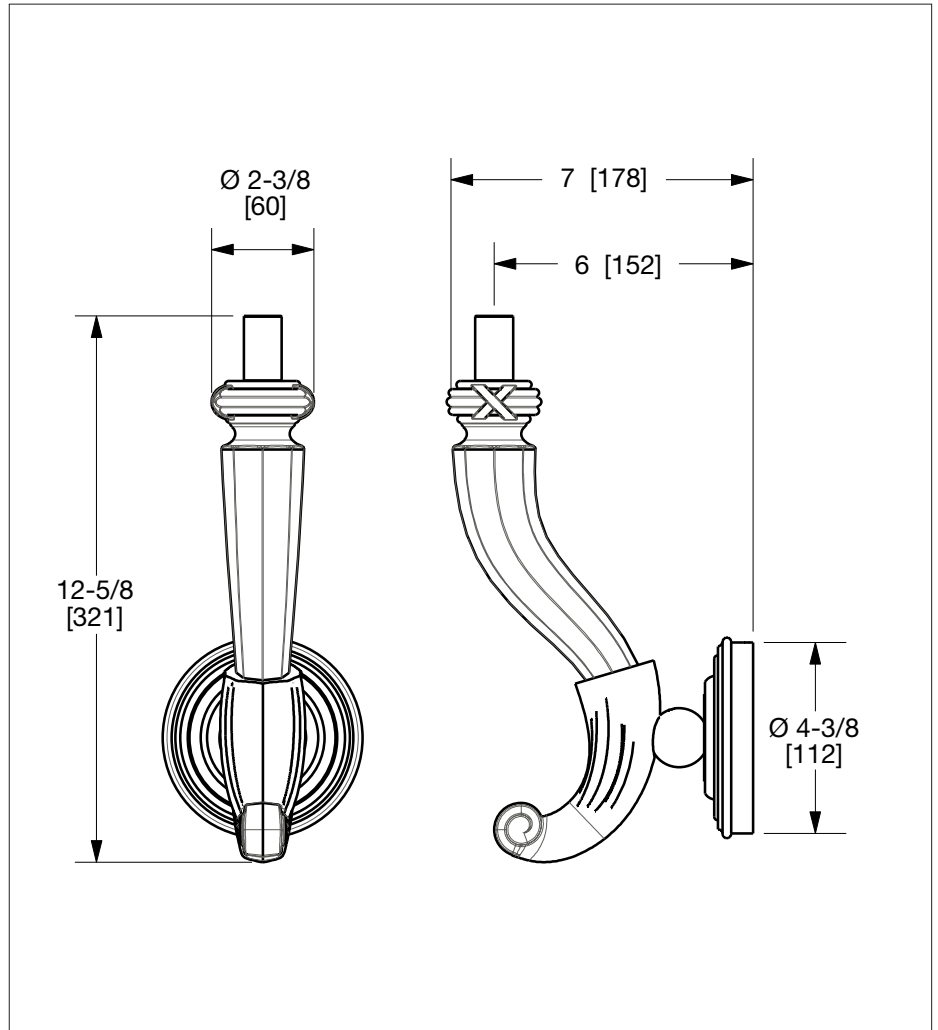

SHERLE WAGNER INTERNATIONAL

RIBBON & REED HORN SINGLE ARM SCONCE 7212SC-1A-XX

PRODUCT FEATURES

- o Available in all Sherle Wagner International finishes
- o Solid brass/bronze construction
- o Includes mounting hardware
- o Compatible with ANSI/UL standards
- o Bulb type: Candelabra (E12) Max. 25W
- o Light bulb not included