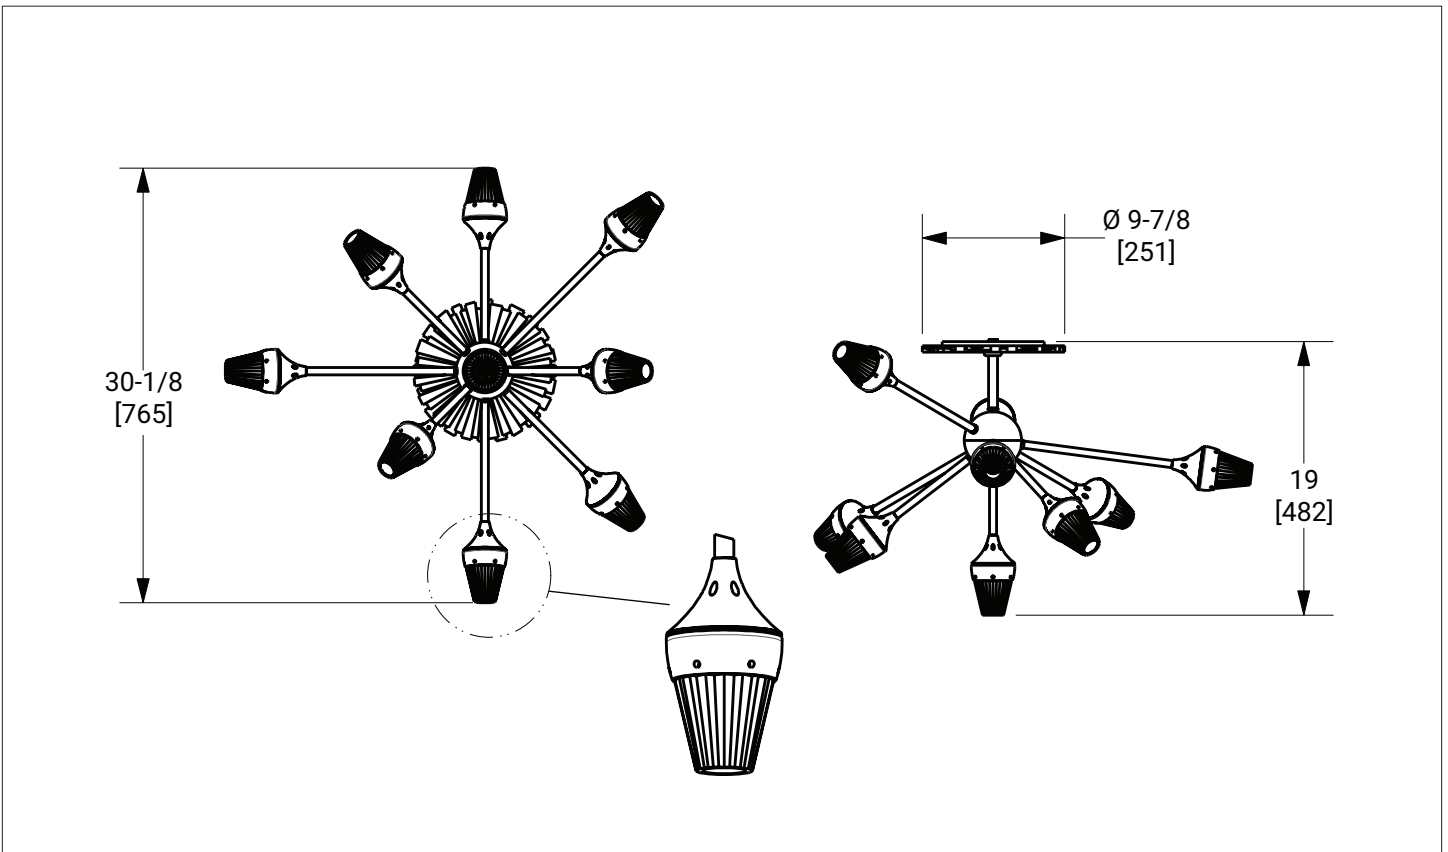

The measurements shown are for reference only. Products and specifications shown are subject to change without notice.

Rev A