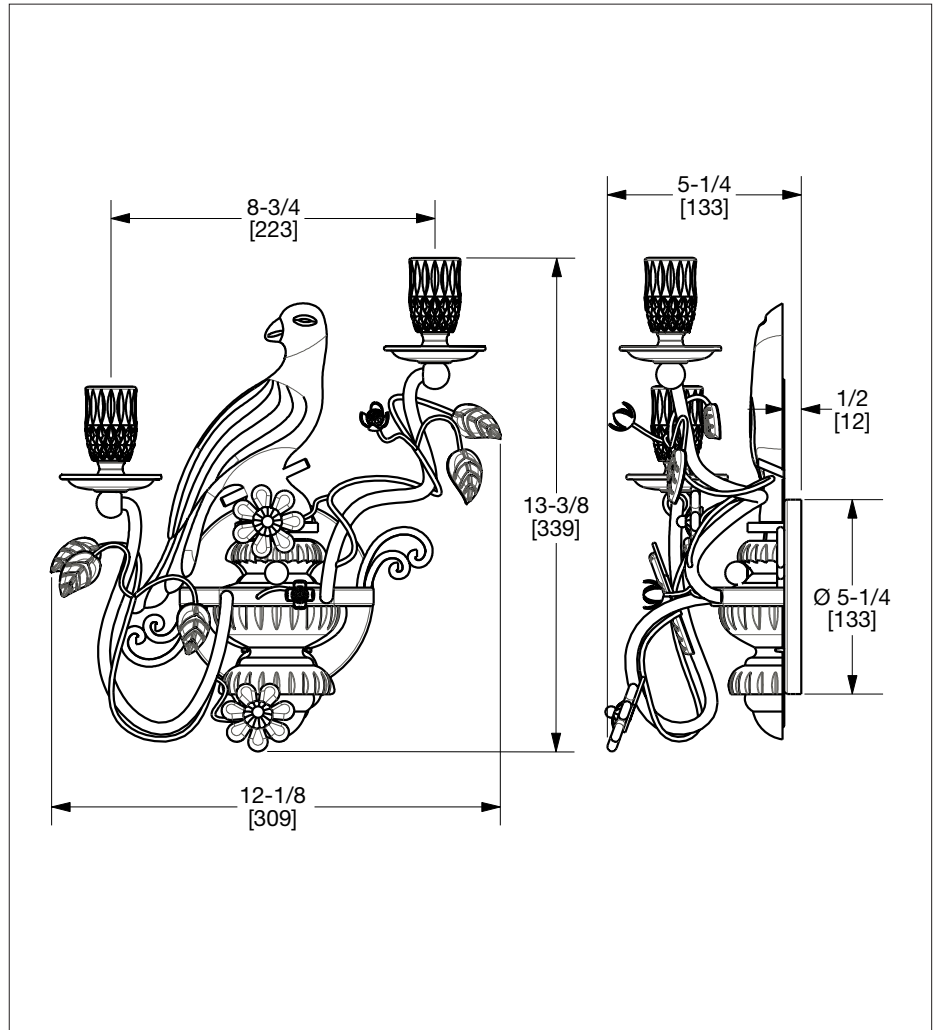

SHERLE WAGNER INTERNATIONAL

CRYSTAL BIRD LEAF SCONCES 7142-RIGHT-X
CRYSTAL BIRD LEAF SCONCES 7142-LEFT-X

PRODUCT FEATURES

- o Available in Florentine Gold (G) and Florentine Silver (S)
- o Includes mounting hardware
- o Left and Right, sold in pairs
- o Compatible with ANSI/UL standards
- o Bulb type: Candelabra (E12) Max. 25W
- o Light bulb not included