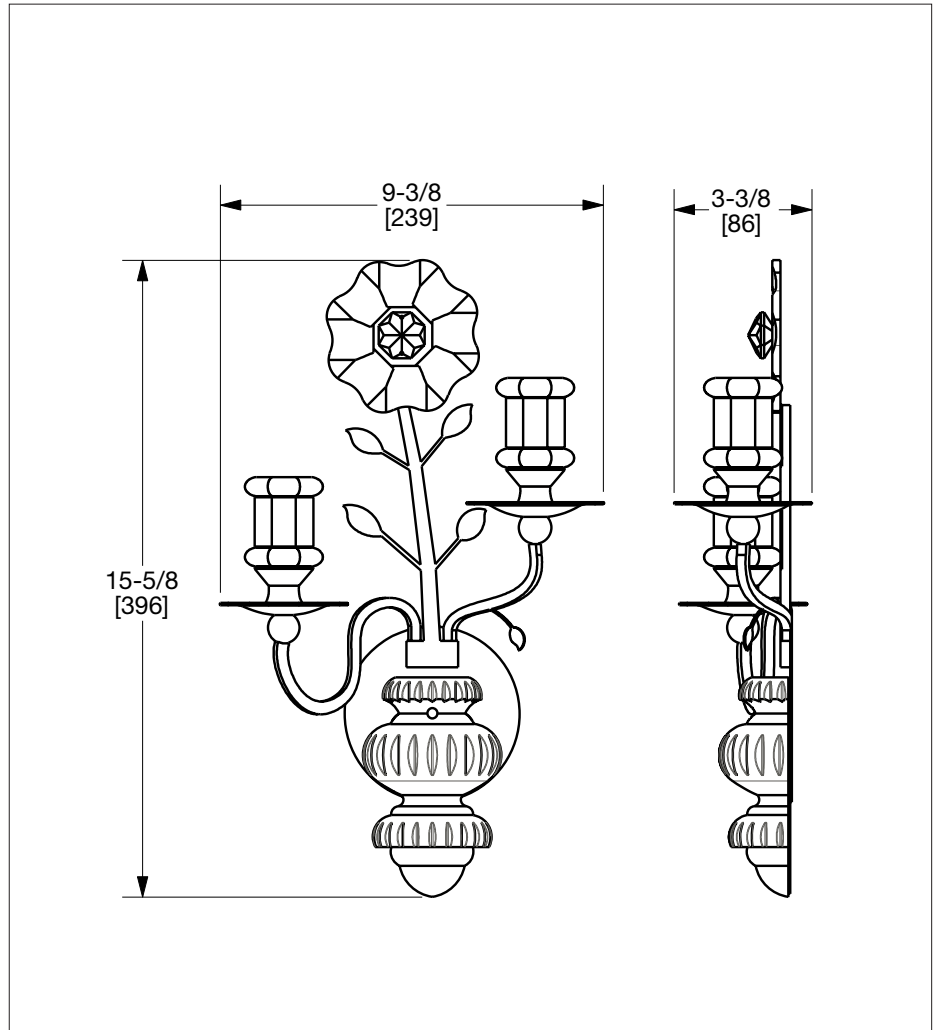

# SHERLE WAGNER INTERNATIONAL

**CRYSTAL SUNFLOWER SCONCES** 7141-RIGHT-X  
**CRYSTAL SUNFLOWER SCONCES** 7141-LEFT-X

## PRODUCT FEATURES

- o Available in Florentine Gold (G) and Florentine Silver (S)
- o Includes mounting hardware
- o Left and Right, sold in pairs
- o Compatible with ANSI/UL standards
- o Bulb type: Candelabra (E12) Max. 25W
- o Light bulb not included