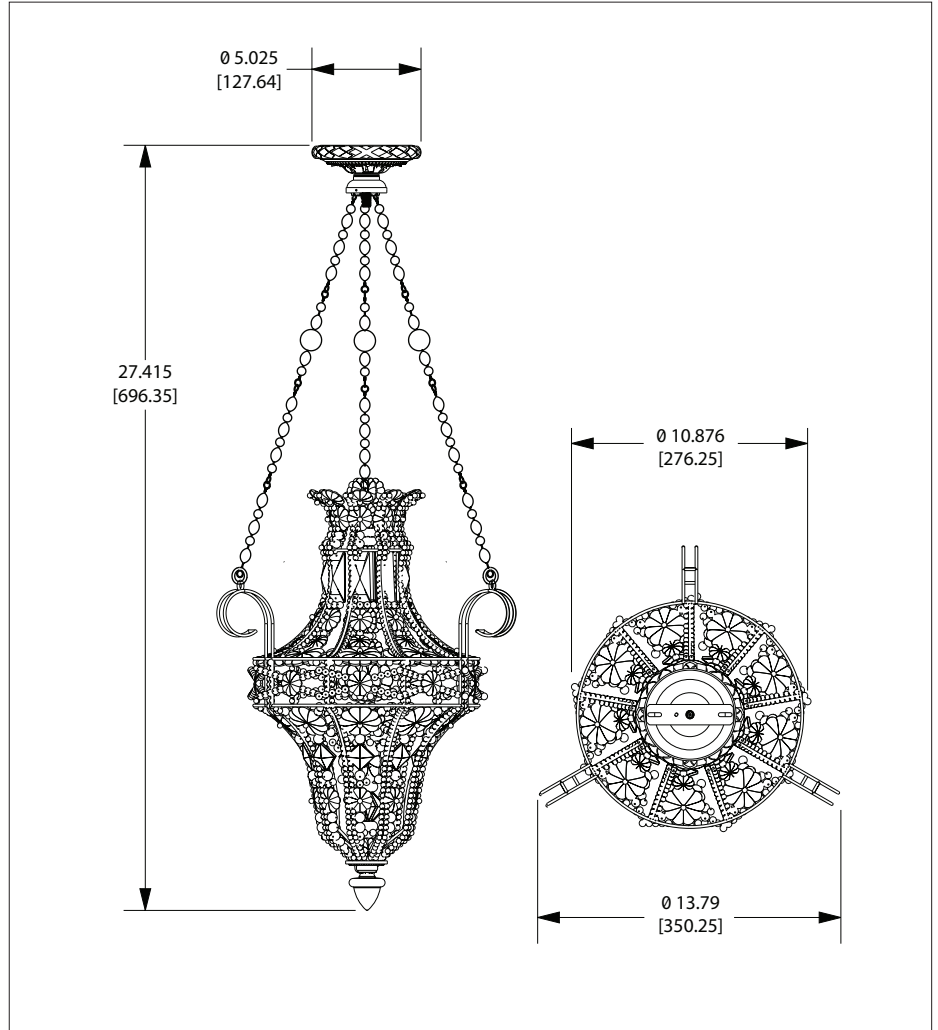

SHERLE WAGNER INTERNATIONAL

CRYSTAL PENDANT CHANDELIER WITH LOUIS XVI CANOPY 7138LX-XX

PRODUCT FEATURES

- o Available in all Sherle Wagner International finishes
- o Solid brass/bronze construction
- o Includes mounting hardware
- o UL listed
- o Requires 60W bulb
- o Light bulb not included
- o Approx. Weight: 12 lbs

The measurements shown are for reference only. Products and specifications shown are subject to change without notice.

Rev A