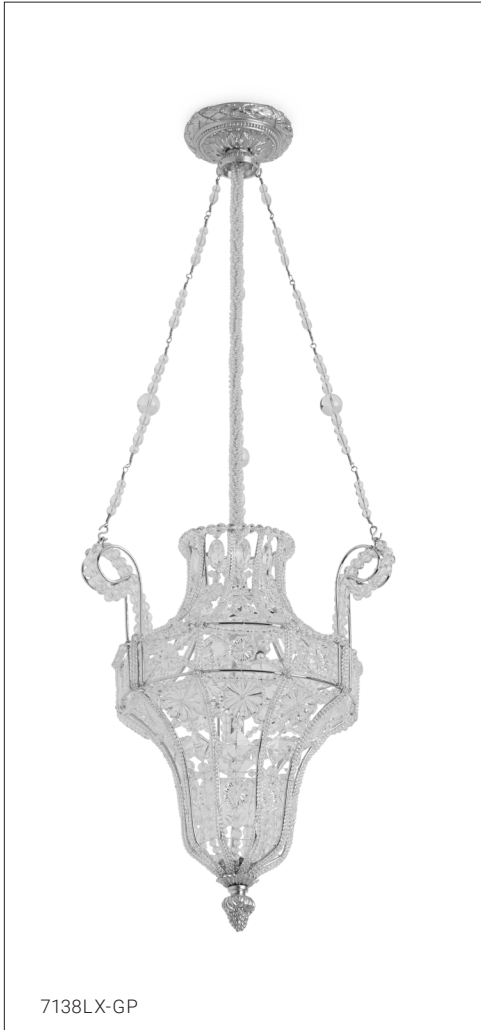

SHERLE WAGNER INTERNATIONAL

CRYSTAL PENDANT CHANDELIER WITH LOUIS XVI CANOPY 7138LX-XX

PRODUCT FEATURES

- o Available in all Sherle Wagner International finishes
- o Solid brass/bronze construction
- o Includes mounting hardware
- o UL listed
- o Requires 60W bulb
- o Light bulb not included
- o Approx. Weight: 12 lbs

AVAILABLE METAL FINISHES

PN Polished Nickel	SB Satin Brass	GP Gold Plate	ES English Silver	PE Black Pearl	SP Satin Platinum
CP Polished Chrome	OB Oil Rubbed Brass	AL Almond Gold	BS Butler Silver	BG Burnished Gold	HP High Polished Platinum
BN Brushed Nickel	PB Polished Brass	RG Rose Gold	AP Antique Pewter	AG Antique Gold	BP Burnished Platinum
BC Brushed Chrome					