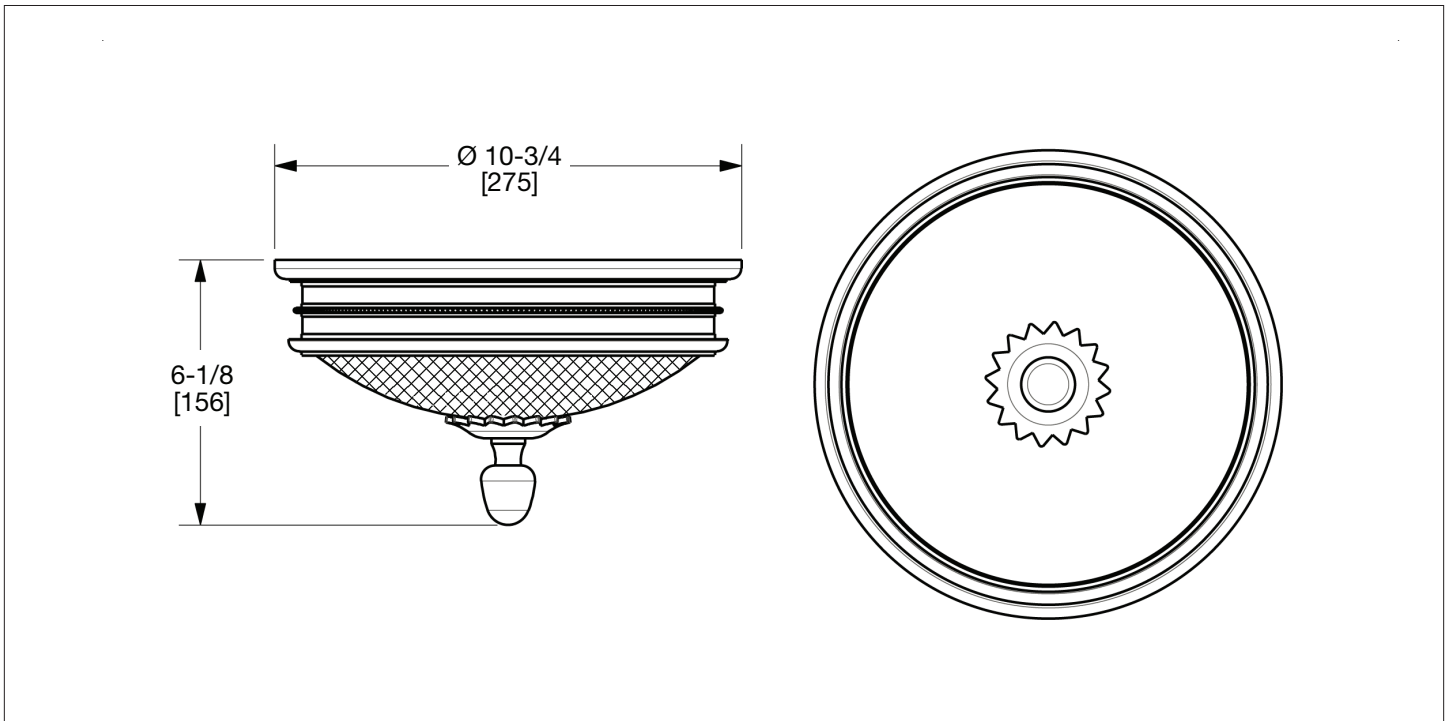

The measurements shown are for reference only. Products and specifications shown are subject to change without notice.

Rev A