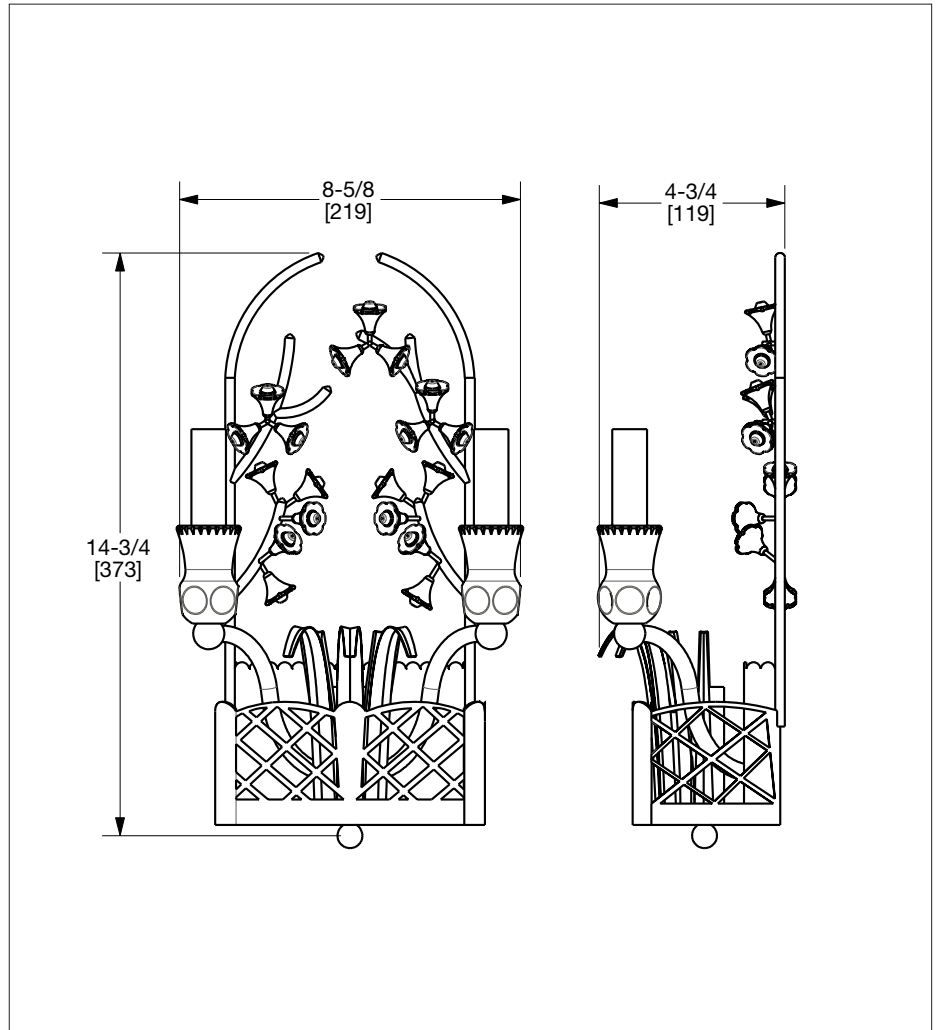

SHERLE WAGNER INTERNATIONAL

CRYSTAL CHINOISERIE BASKET SCONCES 7128-MALE-X
CRYSTAL CHINOISERIE BASKET SCONCES 7128-FEMALE-X

7128-FEMALE-S

PRODUCT FEATURES

- o Available in Florentine Gold (G) and Florentine Silver (S)
- o Includes mounting hardware
- o Male and Female, sold in pairs
- o Compatible with ANSI/UL standards
- o Bulb type: Candelabra (E12) Max. 25W
- o Light bulb not included