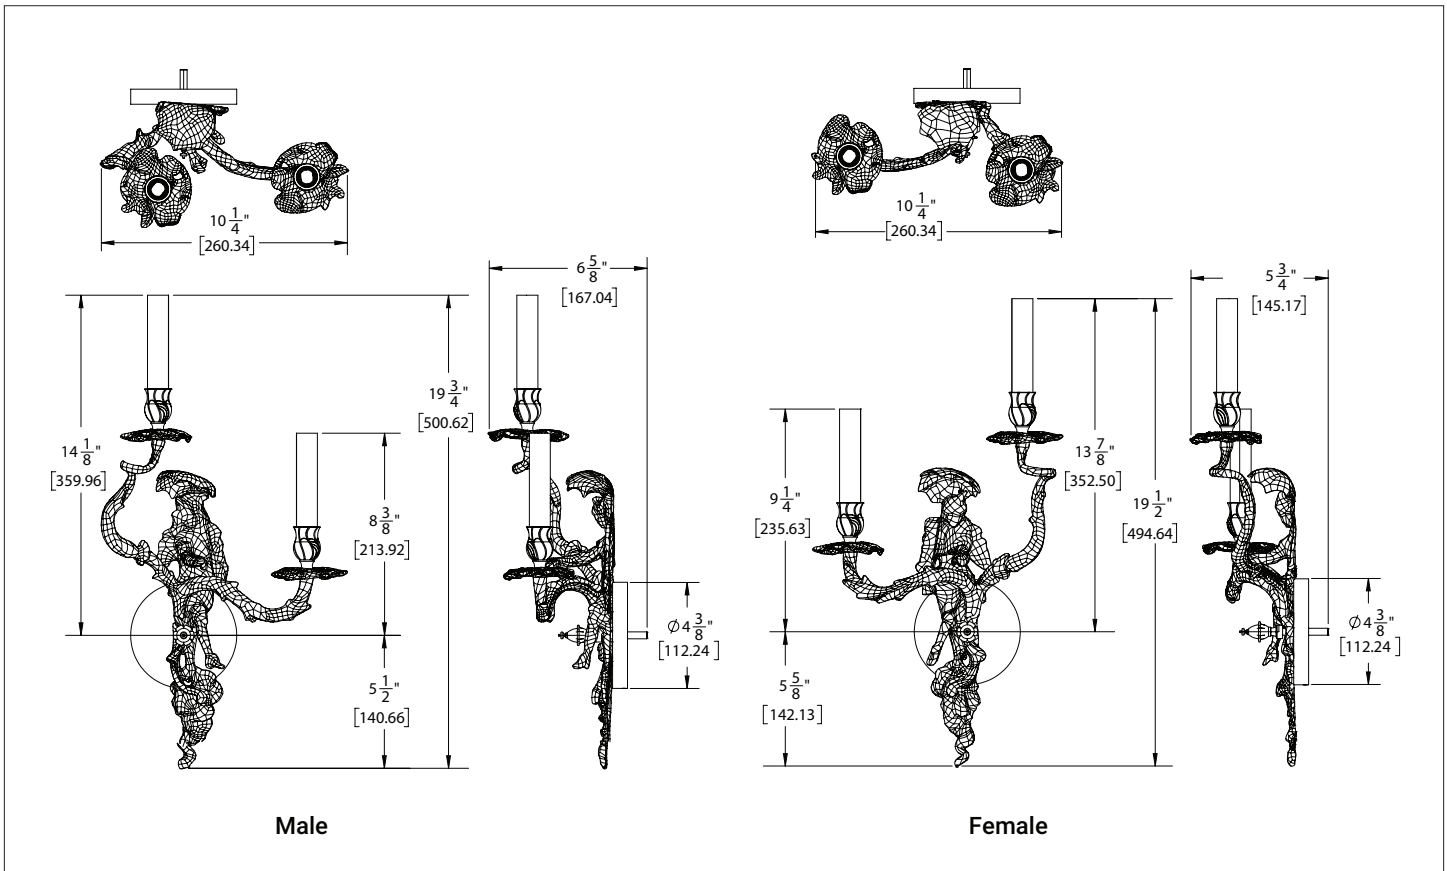

The measurements shown are for reference only. Products and specifications shown are subject to change without notice.

Rev A