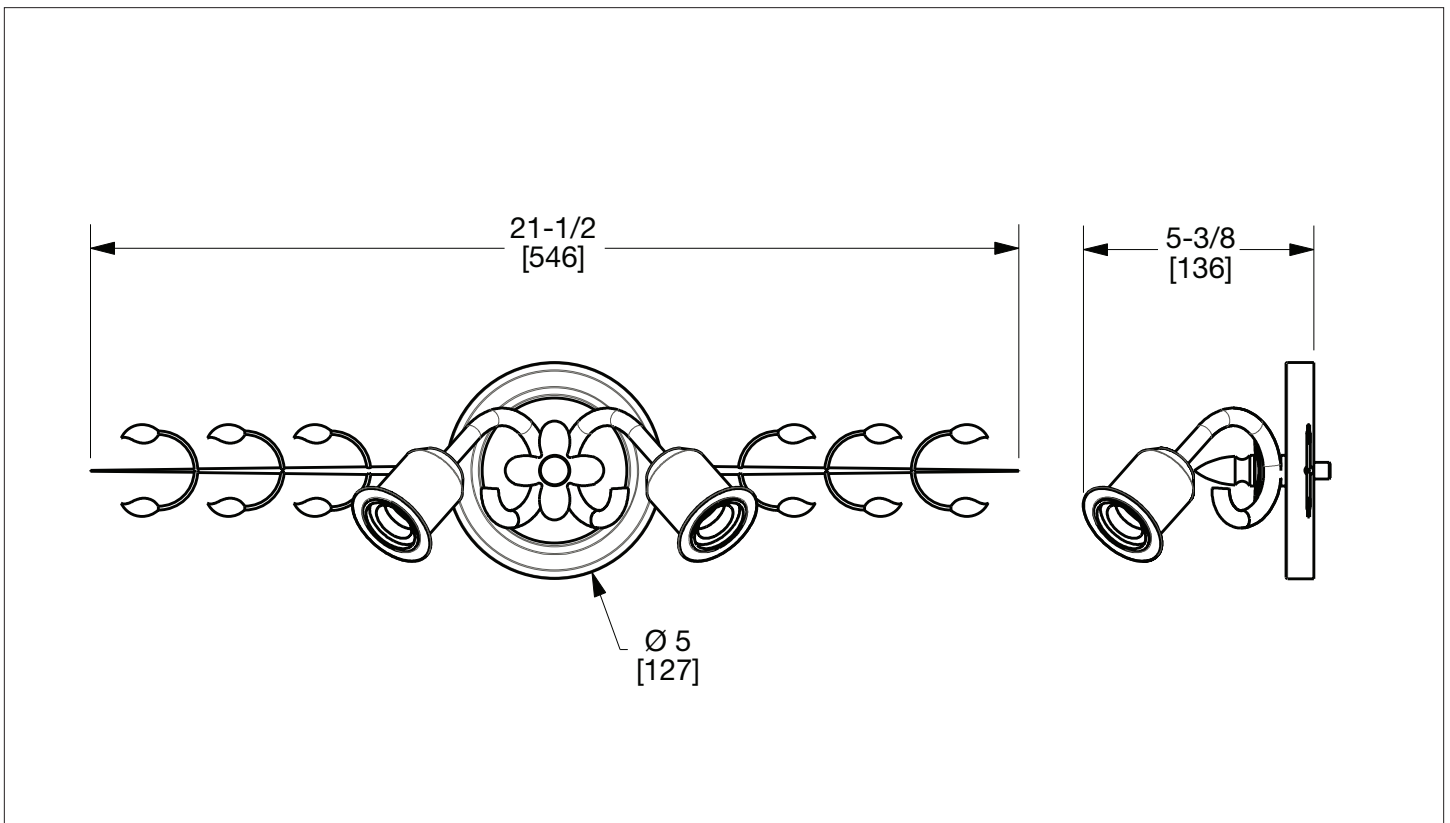

The measurements shown are for reference only. Products and specifications shown are subject to change without notice.

Rev A