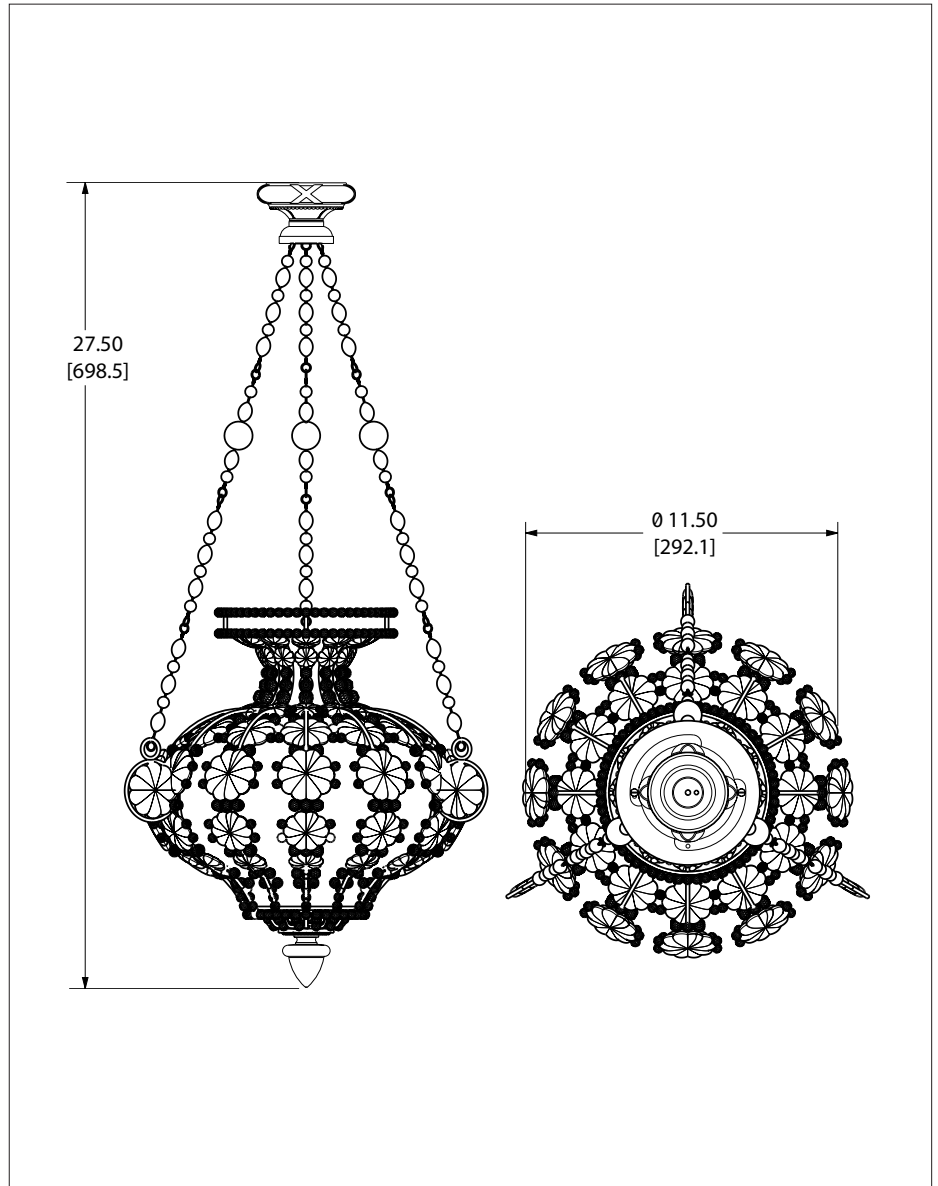

SHERLE WAGNER INTERNATIONAL

CRYSTAL CHANDELIER WITH LOUIS XVI CANOPY (1 BULB CAPACITY) 7122LX-XX

PRODUCT FEATURES

- o Available in all Sherle Wagner International finishes
- o Solid brass/bronze construction
- o Includes mounting hardware
- o UL listed
- o Requires 60W bulb
- o Light bulb not included