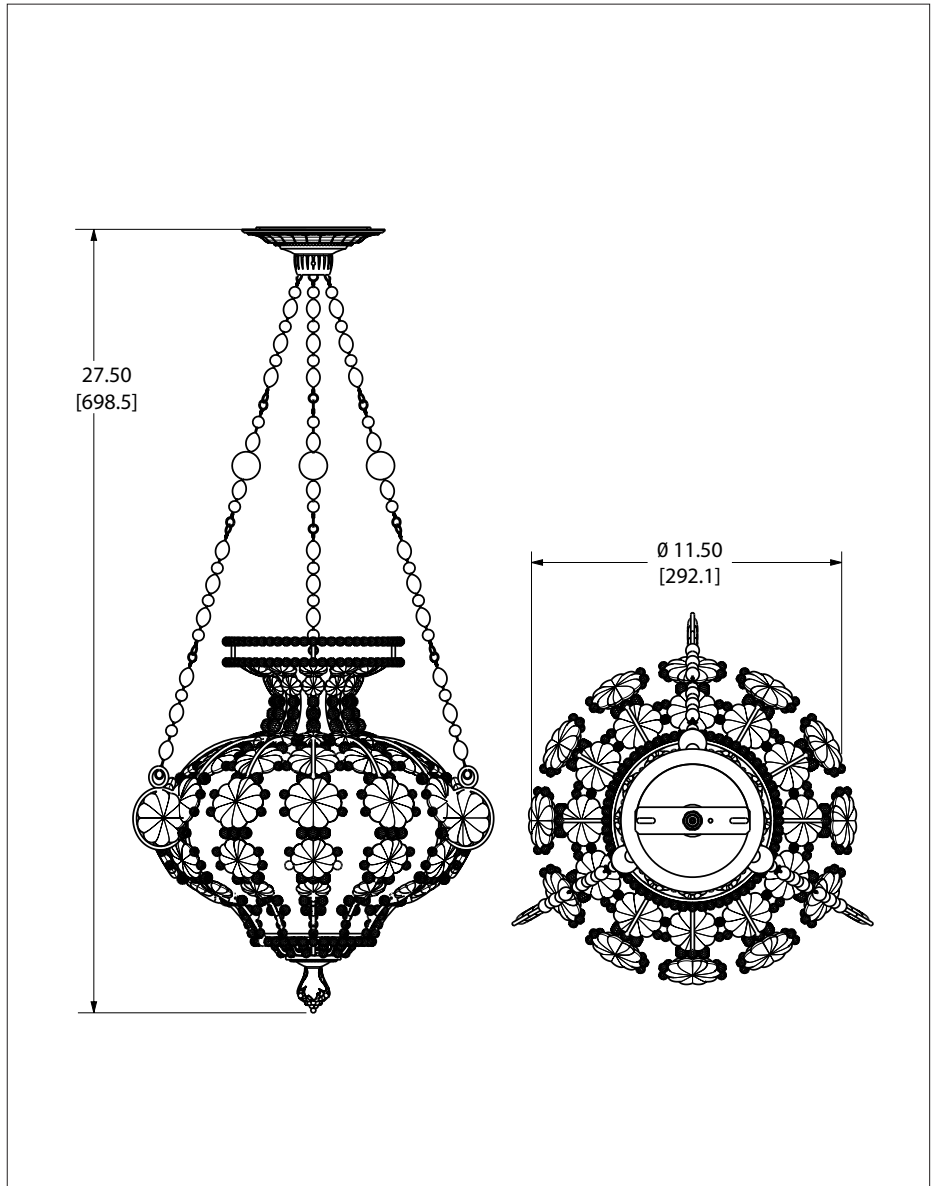

## CRYSTAL CHANDELIER WITH ACANTHUS CANOPY (1 BULB CAPACITY) 7122AC-XX

### PRODUCT FEATURES

- o Available in all Sherle Wagner International finishes
- o Solid brass/bronze construction
- o Includes mounting hardware
- o UL listed
- o Requires 60W bulb
- o Light bulb not included