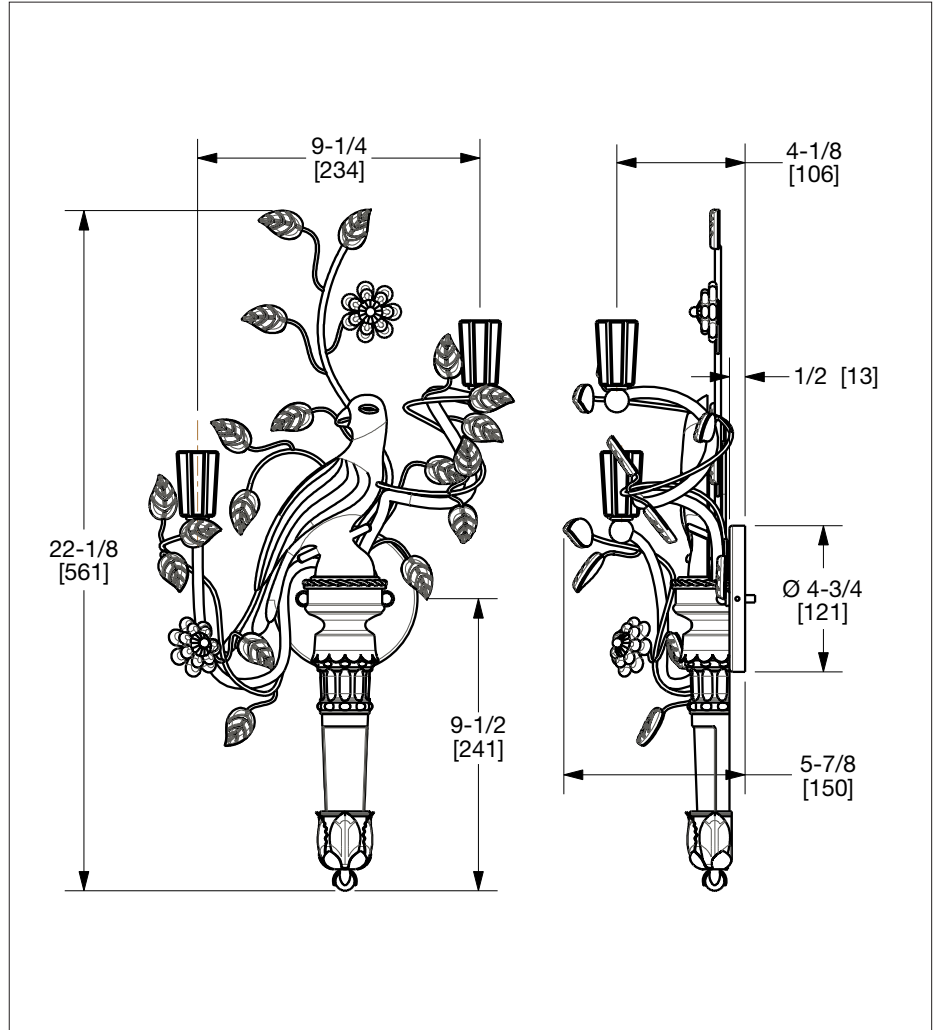

SHERLE WAGNER INTERNATIONAL

CRYSTAL BIRD TORCH SCONCES 7119-RIGHT-X
CRYSTAL BIRD TORCH SCONCES 7119-LEFT-X

PRODUCT FEATURES

- o Available in Florentine Gold (G) and Florentine Silver (S)
- o Includes mounting hardware
- o Left and Right, sold in pairs
- o Compatible with ANSI/UL standards
- o Bulb type: Candelabra (E12) Max. 25W
- o Light bulb not included