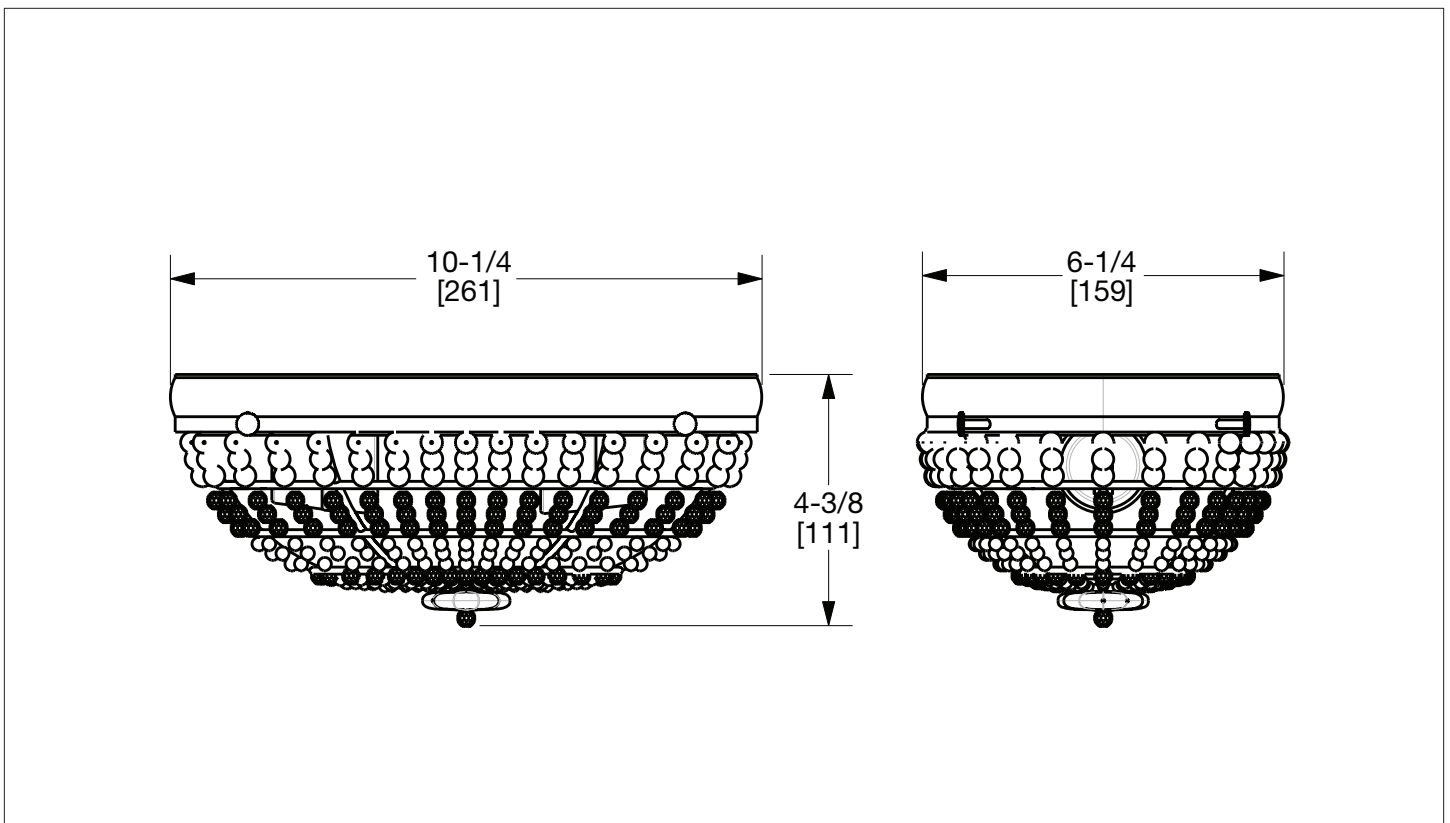

The measurements shown are for reference only. Products and specifications shown are subject to change without notice.

Rev A