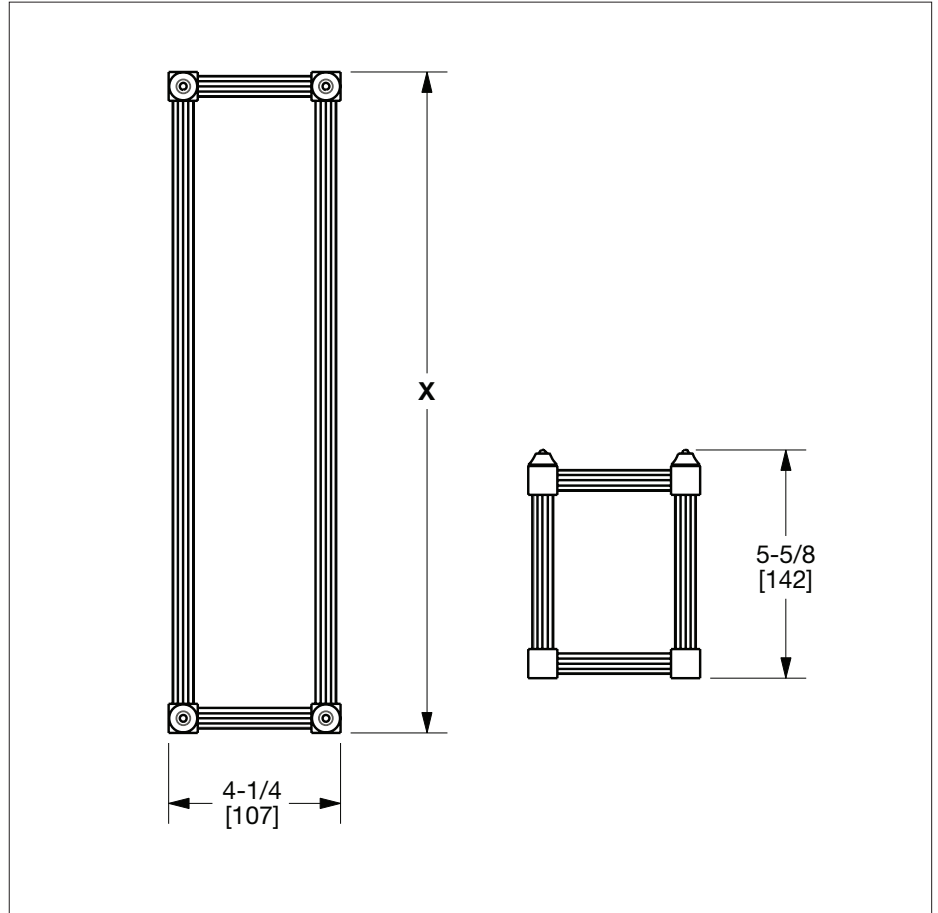

SHERLE WAGNER INTERNATIONAL

REEDED WITH ROSETTE FROSTED GLASS 16" PANEL LIGHT 7107FG-16-VERT-XX
REEDED WITH ROSETTE FROSTED GLASS 27" PANEL LIGHT 7107FG-27-VERT-XX
REEDED WITH ROSETTE FROSTED GLASS 35" PANEL LIGHT 7107FG-35-VERT-XX

PRODUCT FEATURES

- o Available in all Sherle Wagner International finishes
- o Solid brass/bronze construction
- o Includes mounting hardware
- o Suitable for bathroom installations
- o Compatible with ANSI/UL standards
- o Bulb type: (E25) Max. 60W
- o Light bulb not included
- o Available in Beaded (CB) or Frosted Glass (FG) panels
- o Available horizontal or vertical
- o Available in various sizes

X	DIMENSION	BULB CAPACITY
16	16-1/4 [411]	2 X 60W
27	27-1/4 [691]	4 X 60W
35	35-1/4 [895]	6 X 60W

AVAILABLE METAL FINISHES

PN Polished Nickel
 CP Polished Chrome
 BN Brushed Nickel
 BC Brushed Chrome
 SB Satin Brass
 OB Oil Rubbed Brass