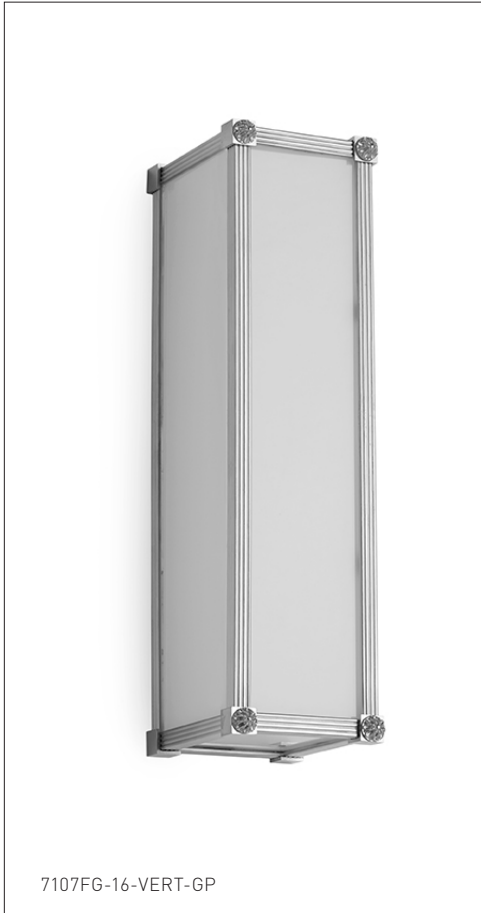

SHERLE WAGNER INTERNATIONAL

REEDED WITH ROSETTE FROSTED GLASS 16" PANEL LIGHT 7107FG-16-VERT-XX
REEDED WITH ROSETTE FROSTED GLASS 27" PANEL LIGHT 7107FG-27-VERT-XX
REEDED WITH ROSETTE FROSTED GLASS 35" PANEL LIGHT 7107FG-35-VERT-XX

PRODUCT FEATURES

- o Available in all Sherle Wagner International finishes
- o Solid brass/bronze construction
- o Includes mounting hardware
- o Suitable for bathroom installations
- o Compatible with ANSI/UL standards
- o Bulb type: (E25) Max. 60W
- o Light bulb not included
- o Available in Beaded (CB) or Frosted Glass (FG) panels
- o Available horizontal or vertical
- o Available in various sizes

X	DIMENSION	BULB CAPACITY
16	16-1/4 [411]	2 X 60W
27	27-1/4 [691]	4 X 60W
35	35-1/4 [895]	6 X 60W

AVAILABLE METAL FINISHES

PN Polished Nickel
 CP Polished Chrome
 BN Brushed Nickel
 BC Brushed Chrome
 SB Satin Brass
 OB Oil Rubbed Brass