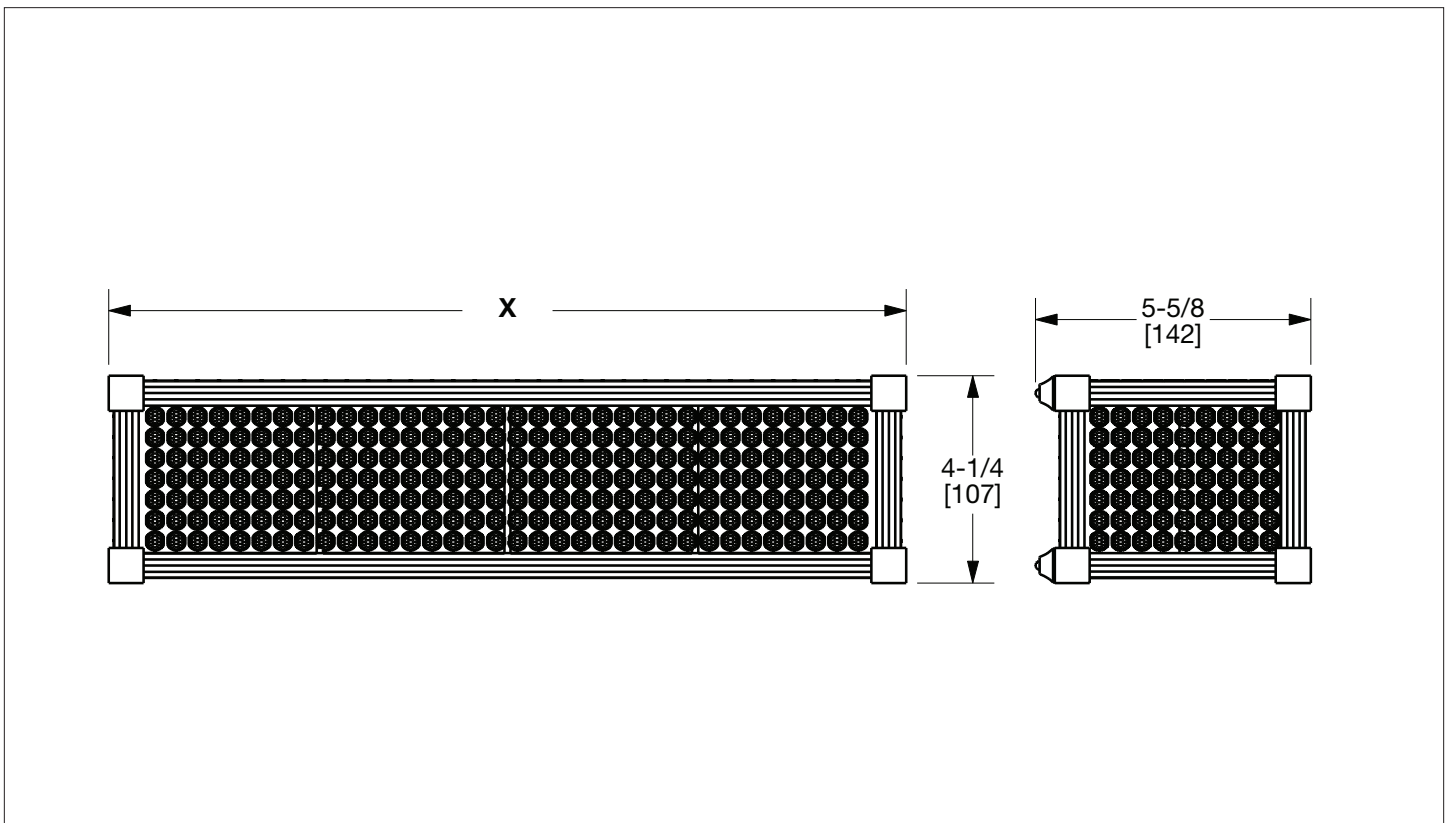

SHERLE WAGNER INTERNATIONAL

REEDED WITH ROSETTE CRYSTAL BEADED 16" PANEL LIGHT 7107CB-16-XX
REEDED WITH ROSETTE CRYSTAL BEADED 27" PANEL LIGHT 7107CB-27-XX
REEDED WITH ROSETTE CRYSTAL BEADED 38" PANEL LIGHT 7107CB-38-XX

PRODUCT FEATURES

- o Available in all Sherle Wagner International finishes
- o Solid brass/bronze construction
- o Includes mounting hardware
- o Suitable for bathroom installations
- o Compatible with ANSI/UL standards
- o Bulb type: (E25) Max. 60W
- o Light bulb not included
- o Available in Beaded (CB) or Frosted Glass (FG) panels
- o Available horizontal or vertical
- o Available in various sizes

X	DIMENSION	BULB CAPACITY
16	16-1/4 [411]	2 X 60W
27	27-1/4 [691]	4 X 60W
38	38-1/4 [970]	6 X 60W

AVAILABLE METAL FINISHES

PN Polished Nickel	PB Polished Brass	ES English Silver	AG Antique Gold
CP Polished Chrome	FP Flemish Patina	BS Butler Silver	SP Satin Platinum
BN Brushed Nickel	EP English Patina	RG Rose Gold	HP High Polished Platinum
BC Brushed Chrome	VA Verdi Antique	AP Antique Pewter	BP Burnished Platinum
SB Satin Brass	GP Gold Plate	PE Black Pearl	
OB Oil Rubbed Brass	AL Almond Gold	BG Burnished Gold	