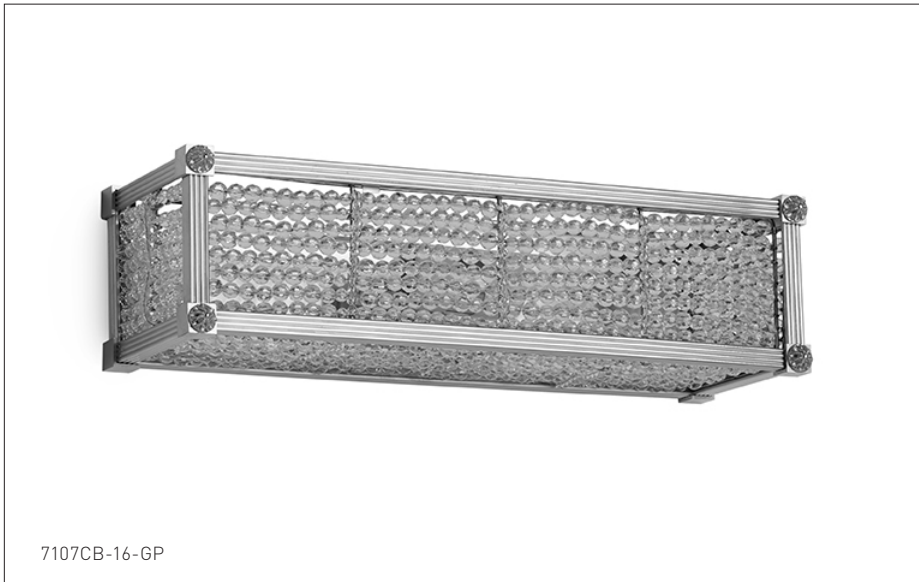

SHERLE WAGNER INTERNATIONAL

REEDED WITH ROSETTE CRYSTAL BEADED 16" PANEL LIGHT 7107CB-16-XX
REEDED WITH ROSETTE CRYSTAL BEADED 27" PANEL LIGHT 7107CB-27-XX
REEDED WITH ROSETTE CRYSTAL BEADED 38" PANEL LIGHT 7107CB-38-XX

PRODUCT FEATURES

- o Available in all Sherle Wagner International finishes
- o Solid brass/bronze construction
- o Includes mounting hardware
- o Suitable for bathroom installations
- o Compatible with ANSI/UL standards
- o Bulb type: (E25) Max. 60W
- o Light bulb not included
- o Available in Beaded (CB) or Frosted Glass (FG) panels
- o Available horizontal or vertical
- o Available in various sizes

X	DIMENSION	BULB CAPACITY
16	16-1/4 [411]	2 X 60W
27	27-1/4 [691]	4 X 60W
38	38-1/4 [970]	6 X 60W

AVAILABLE METAL FINISHES

PN Polished Nickel	PB Polished Brass	ES English Silver	AG Antique Gold
CP Polished Chrome	FP Flemish Patina	BS Butler Silver	SP Satin Platinum
BN Brushed Nickel	EP English Patina	RG Rose Gold	HP High Polished Platinum
BC Brushed Chrome	VA Verdi Antique	AP Antique Pewter	BP Burnished Platinum
SB Satin Brass	GP Gold Plate	PE Black Pearl	
OB Oil Rubbed Brass	AL Almond Gold	BG Burnished Gold	