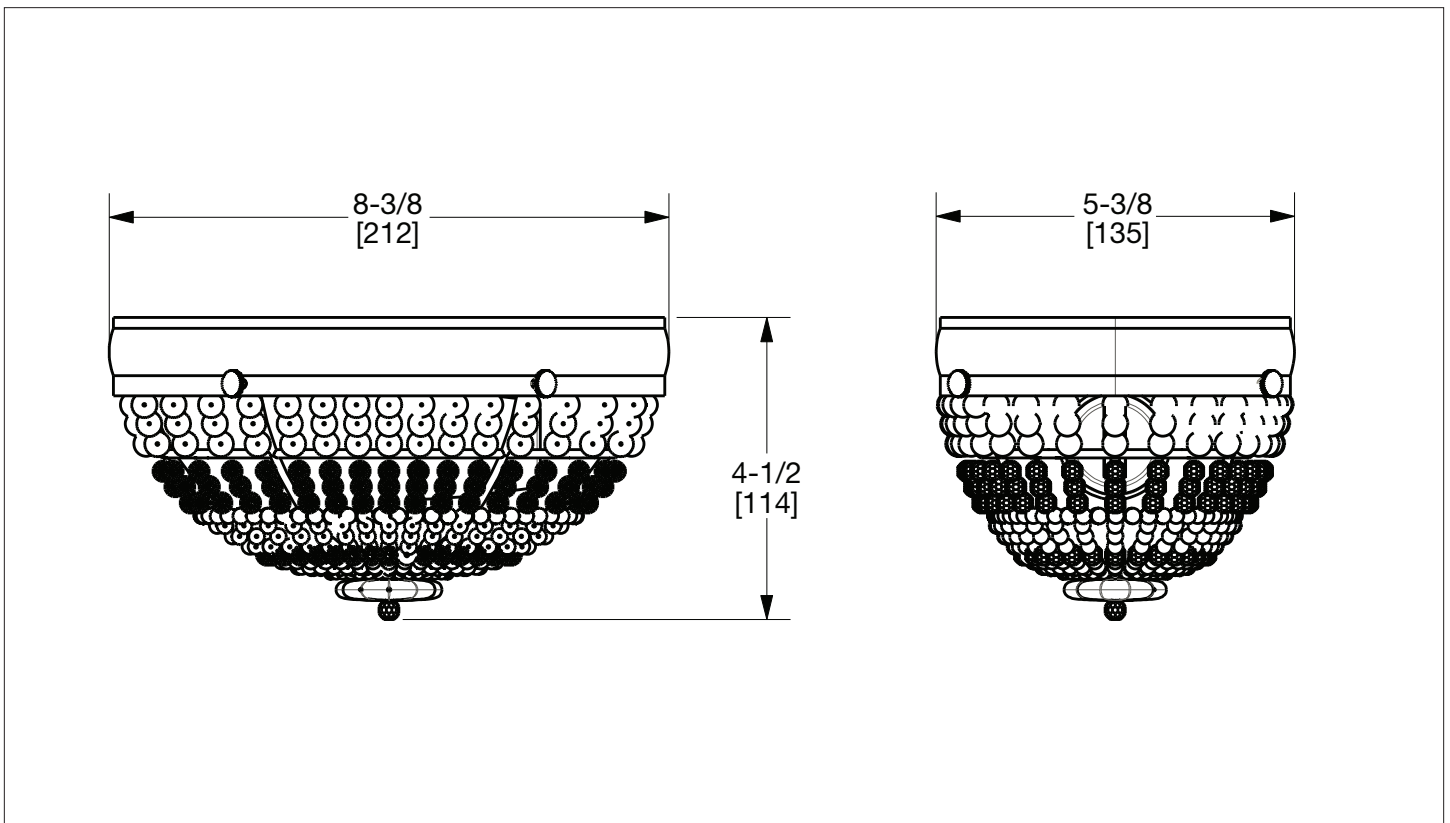

The measurements shown are for reference only. Products and specifications shown are subject to change without notice.

Rev A