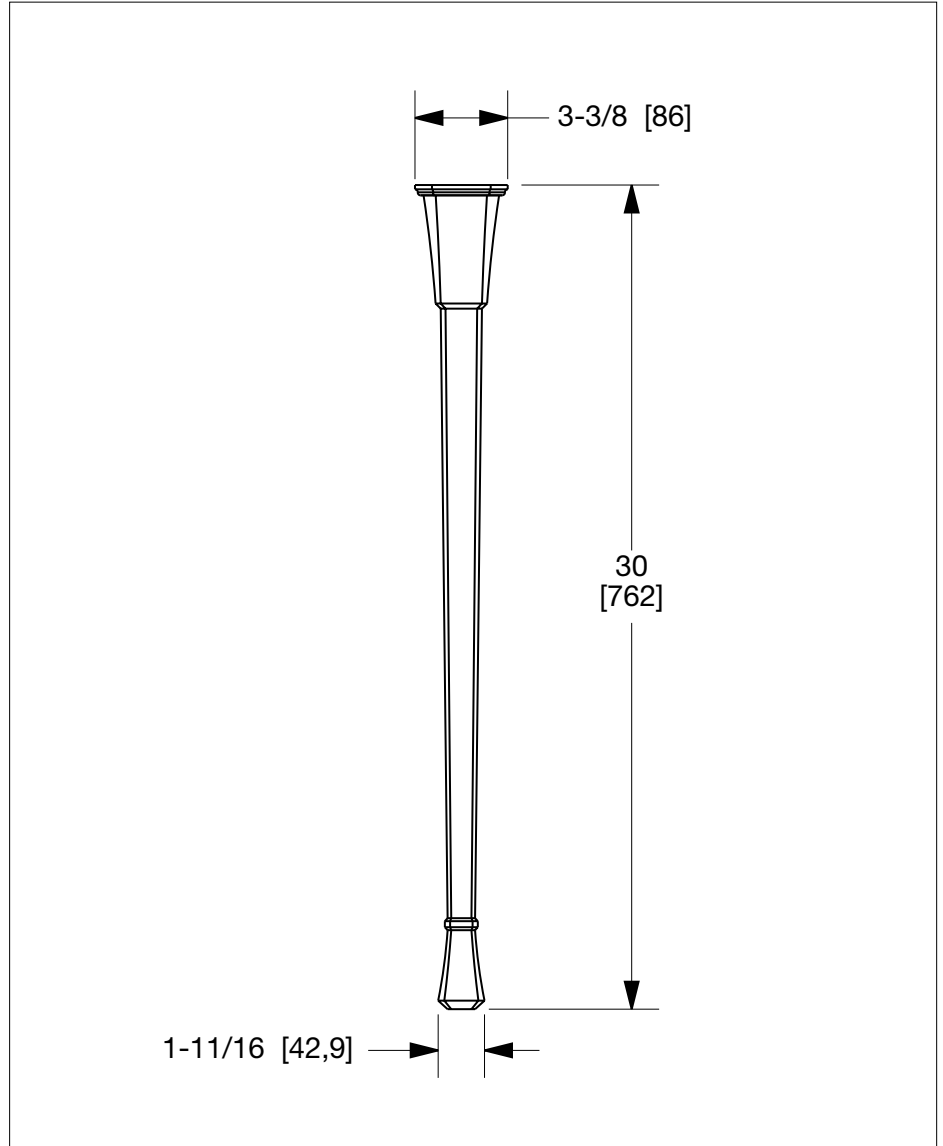

SHERLE WAGNER INTERNATIONAL

HARRISON LEG 4763-XX

4763-CP

PRODUCT FEATURES

- o Available in all Sherle Wagner International finishes
- o Solid brass/bronze construction
- o Includes mounting hardware
- o Under edge mount
- o Legs are sold individually
- o For custom heights contact sales associate