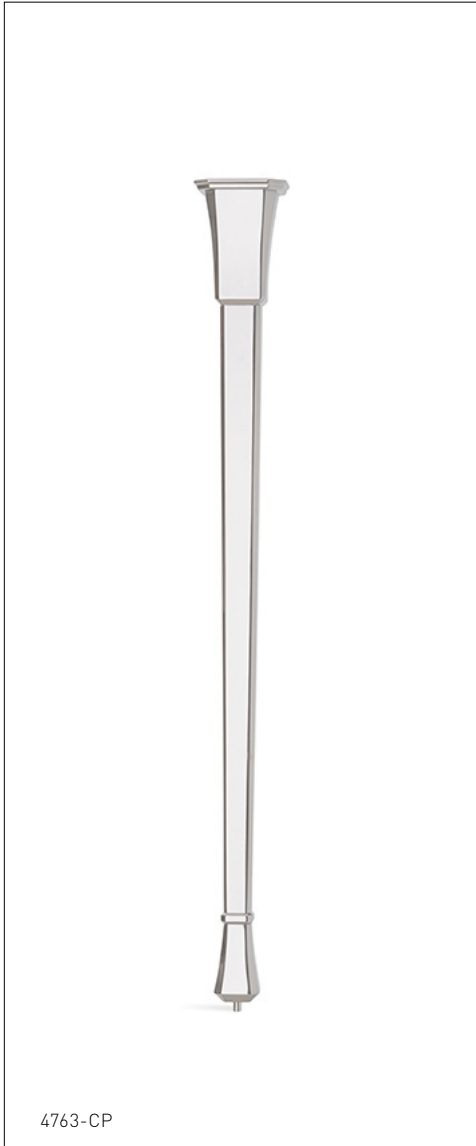

SHERLE WAGNER INTERNATIONAL

HARRISON LEG 4763-XX

4763-CP

PRODUCT FEATURES

- o Available in all Sherle Wagner International finishes
- o Solid brass/bronze construction
- o Includes mounting hardware
- o Under edge mount
- o Legs are sold individually
- o For custom heights contact sales associate

AVAILABLE METAL FINISHES

PN Polished Nickel
CP Polished Chrome
BN Brushed Nickel
BC Brushed Chrome
SB Satin Brass
OB Oil Rubbed Brass

PB Polished Brass
FP Flemish Patina
EP English Patina
VA Verdi Antique
GP Gold Plate
AL Almond Gold

ES English Silver
BS Butler Silver
RG Rose Gold
AP Antique Pewter
PE Black Pearl
BG Burnished Gold

AG Antique Gold
SP Satin Platinum
HP High Polished Platinum
BP Burnished Platinum

The measurements shown are for reference only. Products and specifications shown are subject to change without notice.