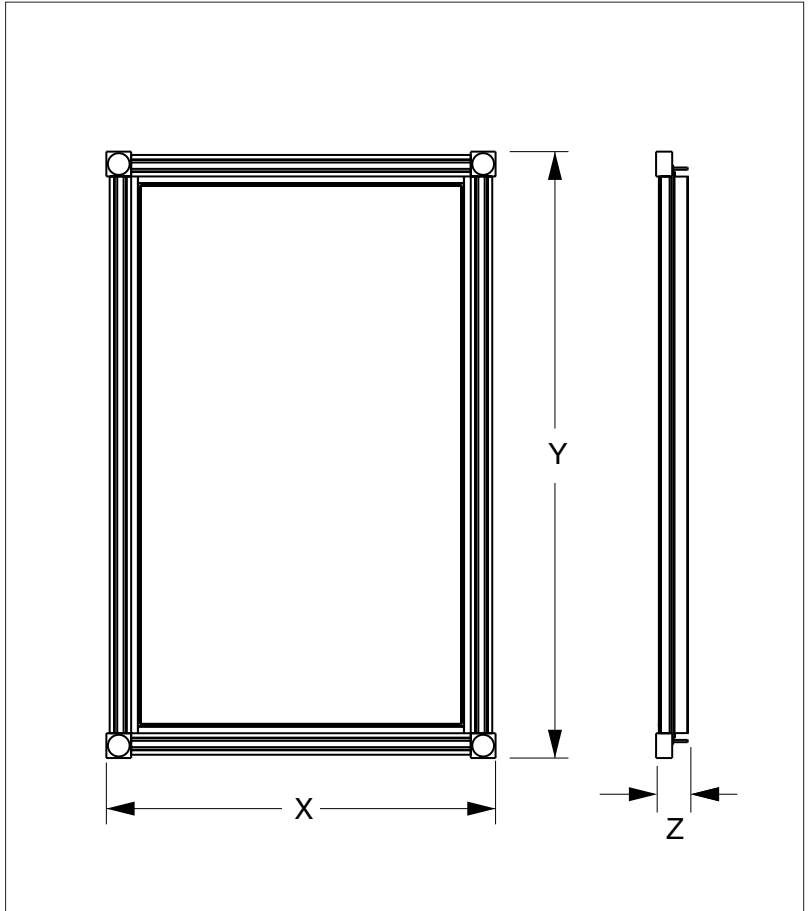

# SHERLE WAGNER INTERNATIONAL

**MODERN MIRROR SMALL** 4269M21-XX  
**MODERN MIRROR MEDIUM** 4269M25-XX  
**MODERN MIRROR LARGE** 4269M32-XX

## PRODUCT FEATURES

- o Available in all Sherle Wagner International finishes
- o Solid brass/bronze construction
- o Includes mounting hardware
- o Mirror Doors

SIZES	X	Y	Z
SMALL	21 [533]	27 [686]	1-7/8 [47]
MEDIUM	25 [635]	33 [838]	1-7/8 [47]
LARGE	32 [812]	46 [1168]	1-7/8 [47]