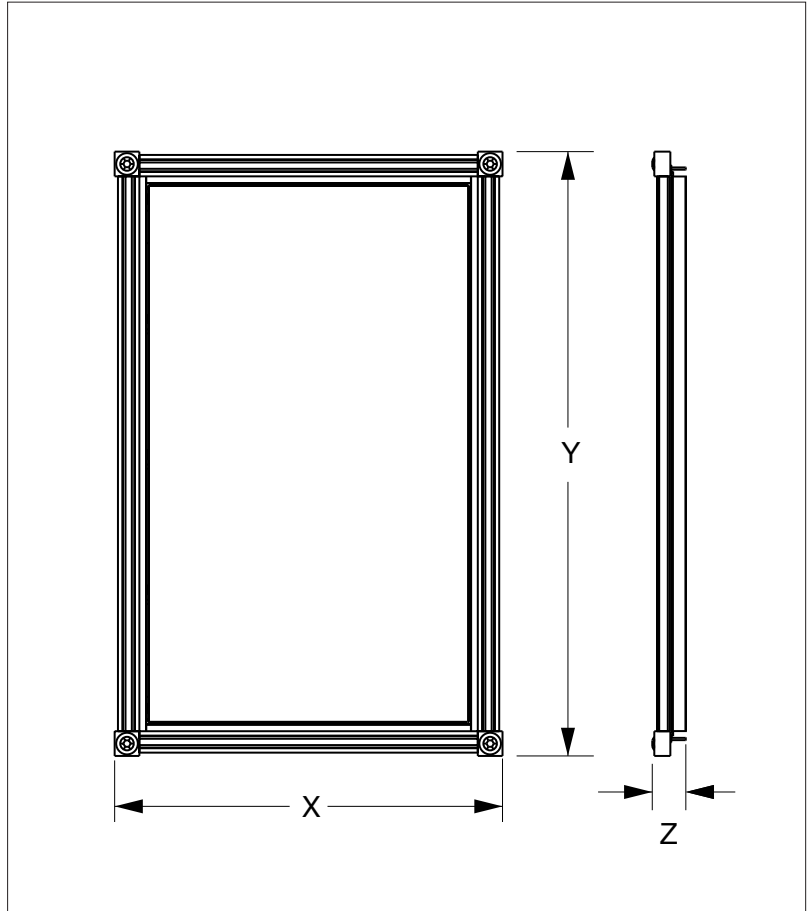

SHERLE WAGNER INTERNATIONAL

MODERN MIRROR WITH STONE INSERT SMALL 4269M21-XXXX-XX

MODERN MIRROR STONE INSERT MEDIUM 4269M25-XXXX-XX

MODERN MIRROR STONE INSERT LARGE 4269M32-XXXX-XX

PRODUCT FEATURES

- o Available in all Sherle Wagner International finishes
- o Solid brass/bronze construction
- o Includes mounting hardware
- o Mirror Doors
- o Refer to stone chart for standard stone insert, contact sales associate for custom stone options