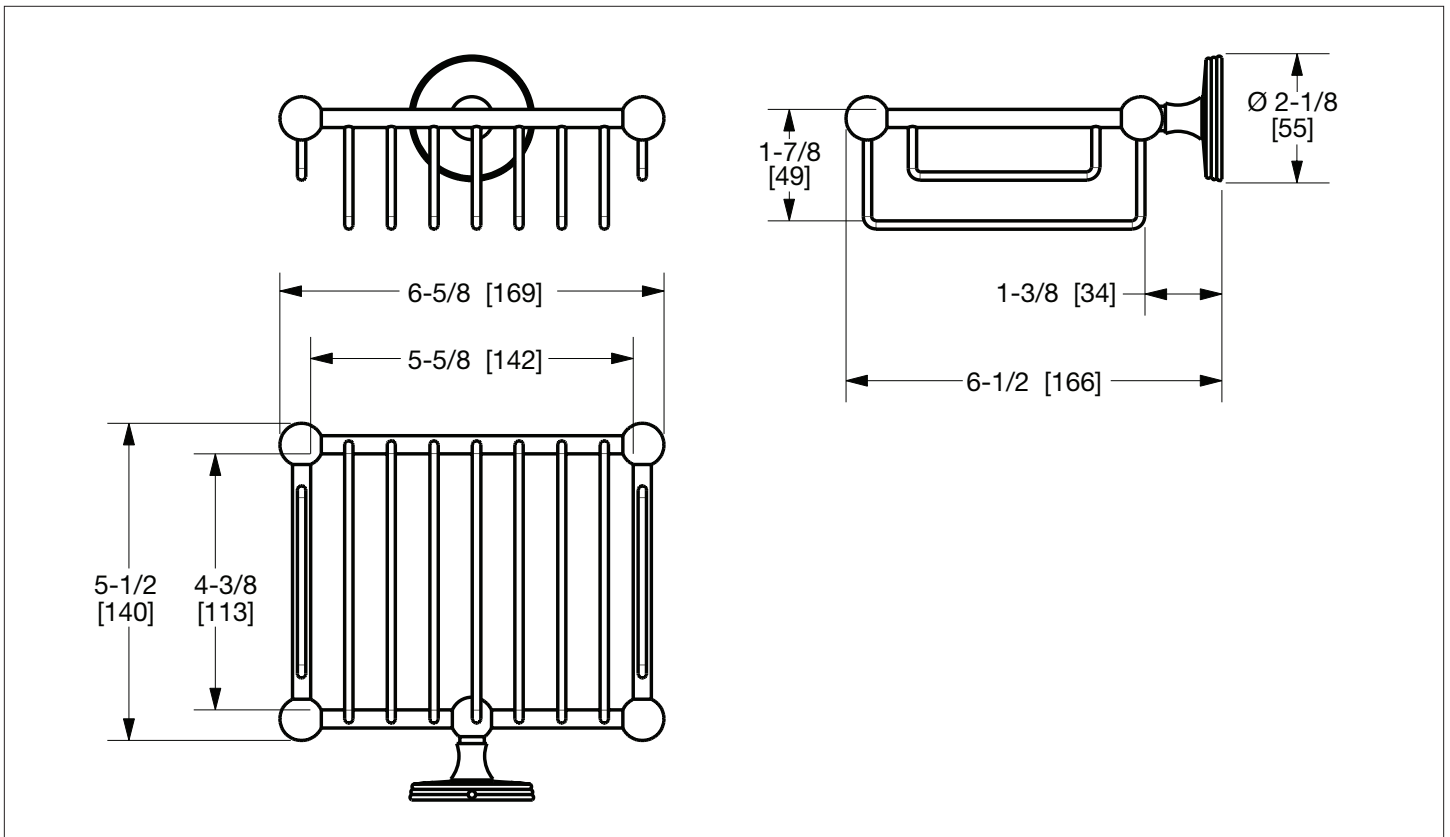

The measurements shown are for reference only. Products and specifications shown are subject to change without notice.

Rev A