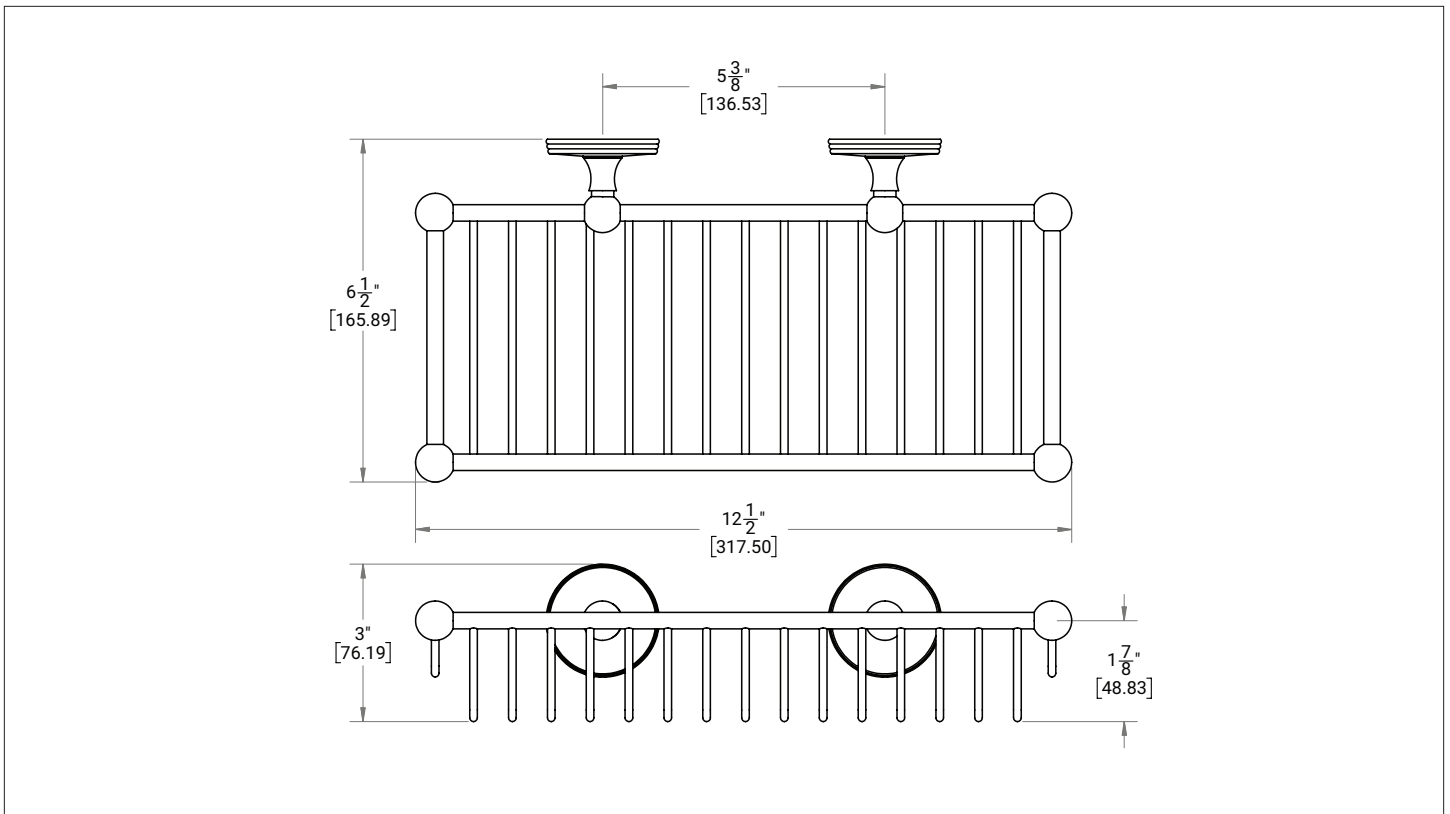

The measurements shown are for reference only. Products and specifications shown are subject to change without notice.

Rev A