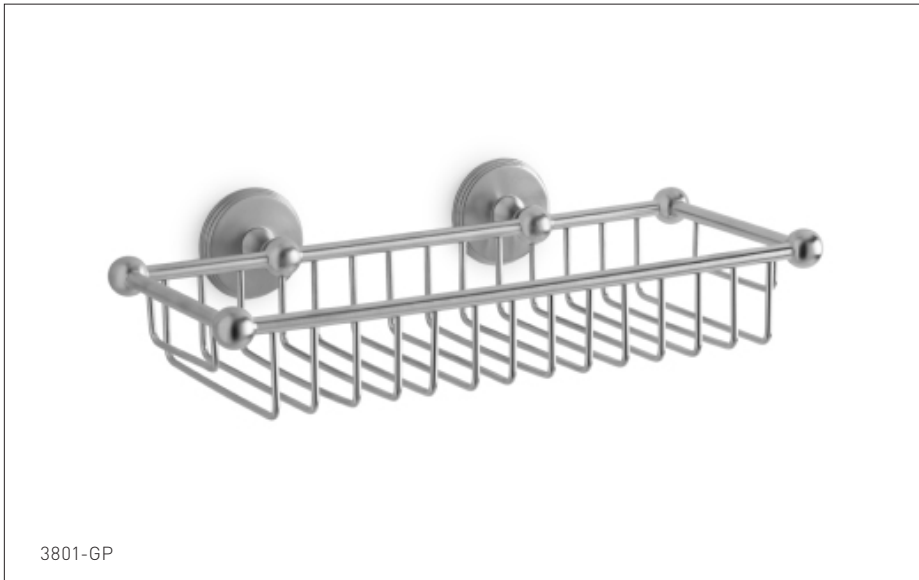

SHERLE WAGNER INTERNATIONAL

SHOWER BASKET RECTANGULAR 3801-XX

PRODUCT FEATURES

- o Available in all Sherle Wagner International finishes
- o Solid brass/bronze construction
- o Includes mounting hardware
- o Contact sales associate for custom backplate