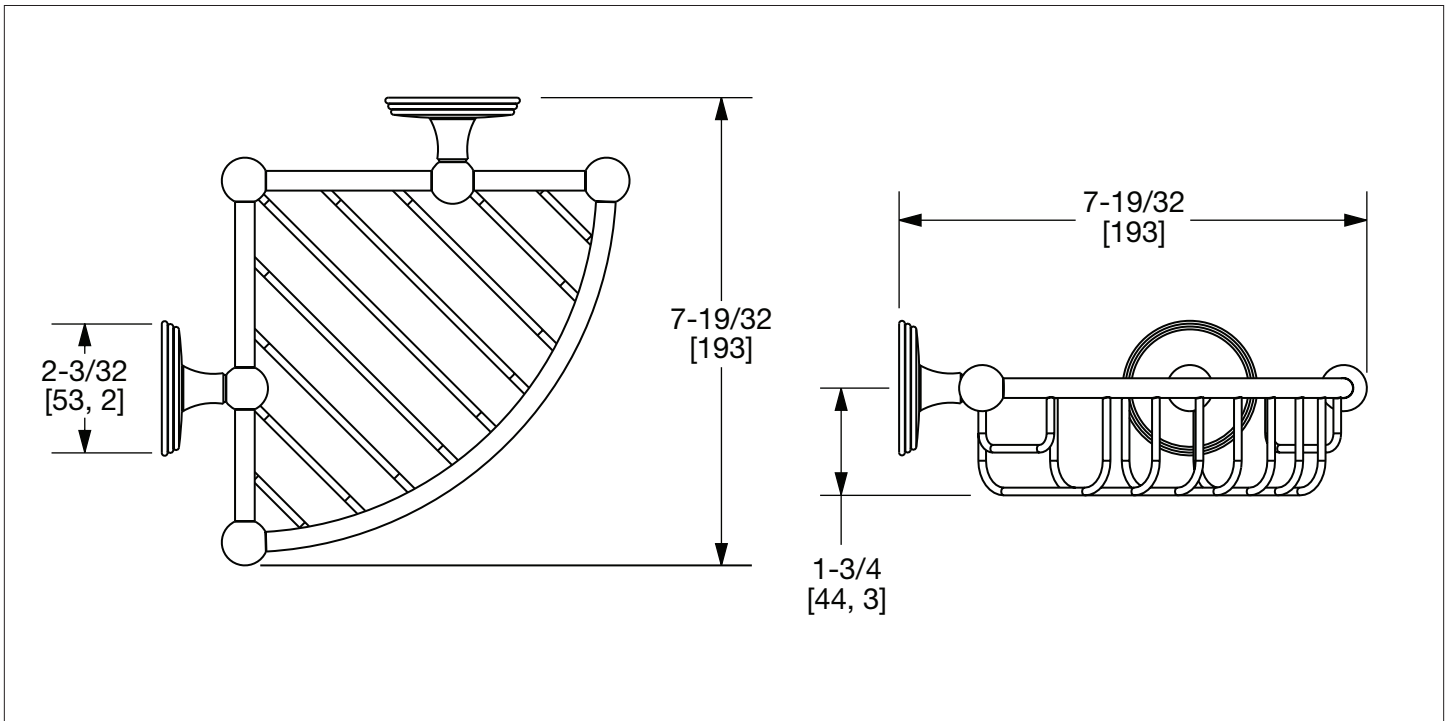

The measurements shown are for reference only. Products and specifications shown are subject to change without notice.

Rev A