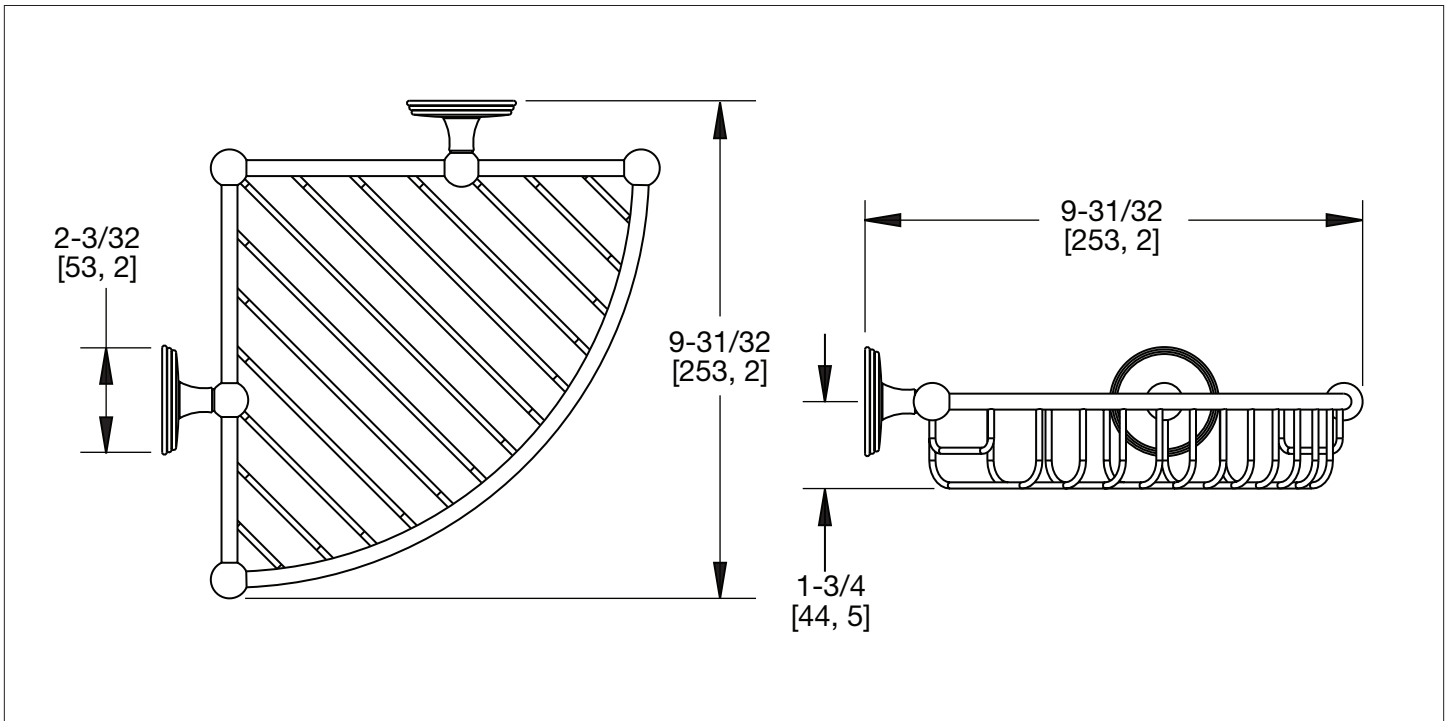

The measurements shown are for reference only. Products and specifications shown are subject to change without notice.

Rev A