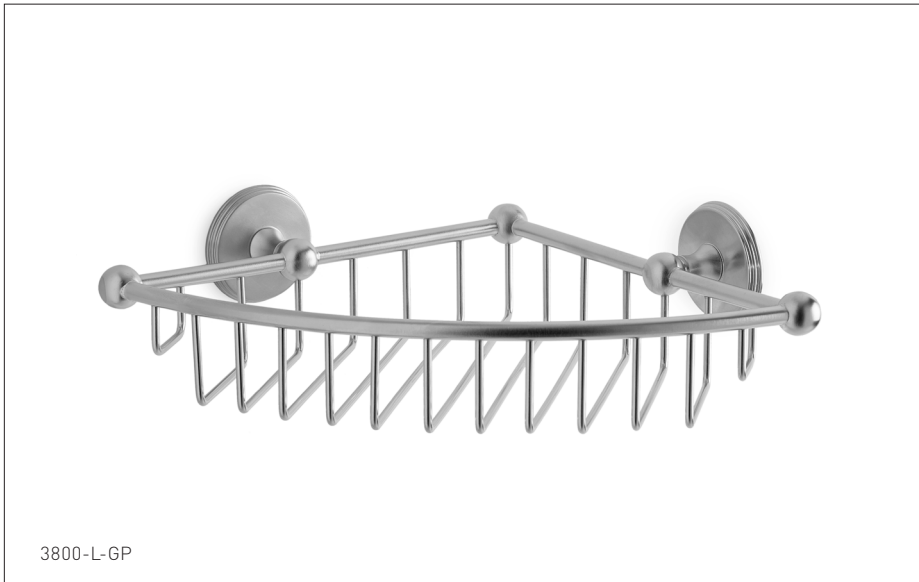

SHERLE WAGNER INTERNATIONAL

SHOWER CORNER BASKET - LARGE 3800-L-XX

PRODUCT FEATURES

- o Available in all Sherle Wagner International finishes
- o Solid brass/bronze construction
- o Includes mounting hardware