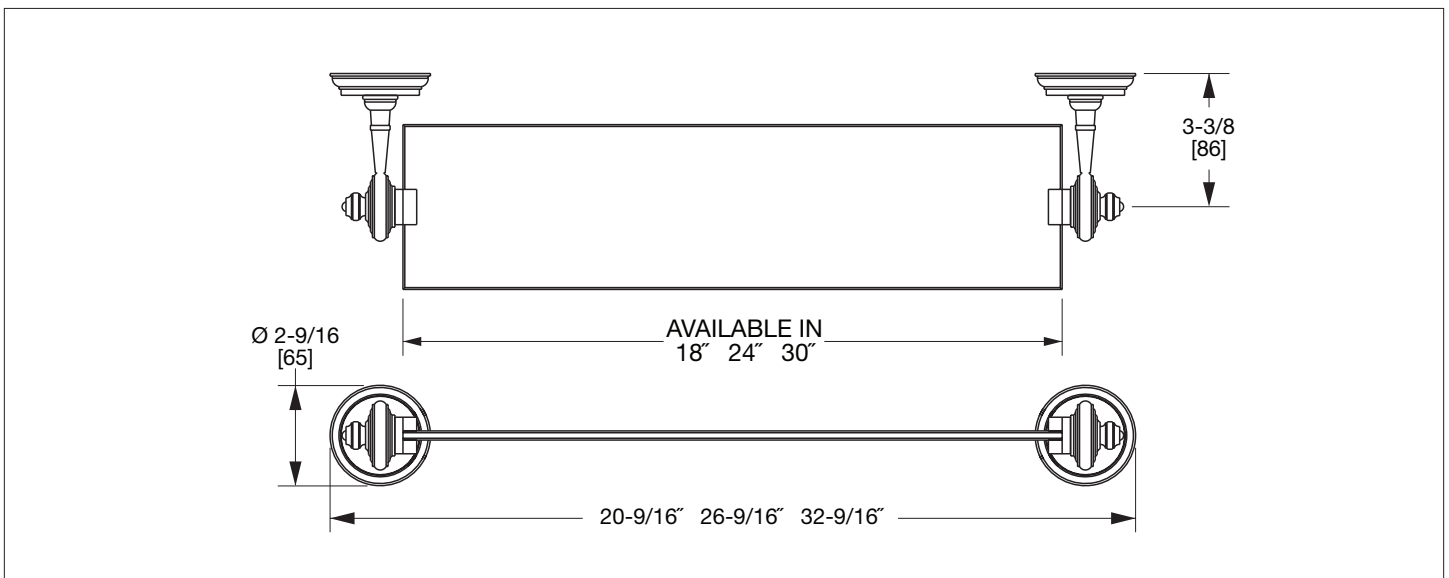

SHERLE WAGNER INTERNATIONAL

KNURLED GLASS SHELF WITH STONE INSERT 3695S-XXXX-XX-XX

PRODUCT FEATURES

- o Available in all Sherle Wagner International finishes
- o Solid brass/bronze construction
- o Available in 18", 24" and 30" lengths
- o Refer to stone chart for standard stone insert, contact sales associate for custom stone options
- o Includes mounting hardware

The measurements shown are for reference only. Products and specifications shown are subject to change without notice.

Rev A